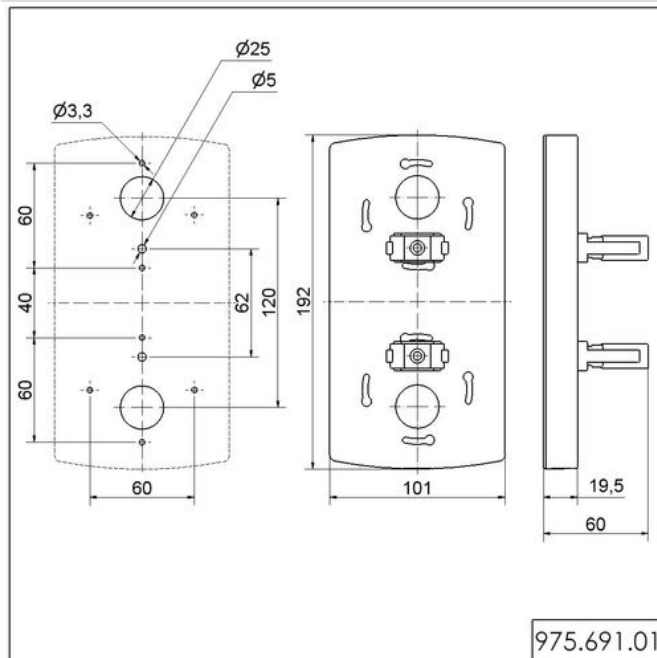

FlatSIGN / Accessories
Fixing kit BK

Part No.: 975.691.01

MECHANICAL DATA

Length	60 mm
Width	101 mm
Height	192 mm
Materials	PA-GF PC/ABS
Housing colour	Black
Weight with packaging in g	126 g
Product weight in g	126 g

DRAWING

! For additional installation and mounting information, refer to the appropriate user guide at www.werma.com. This printed copy is for information only and is subject to alteration.