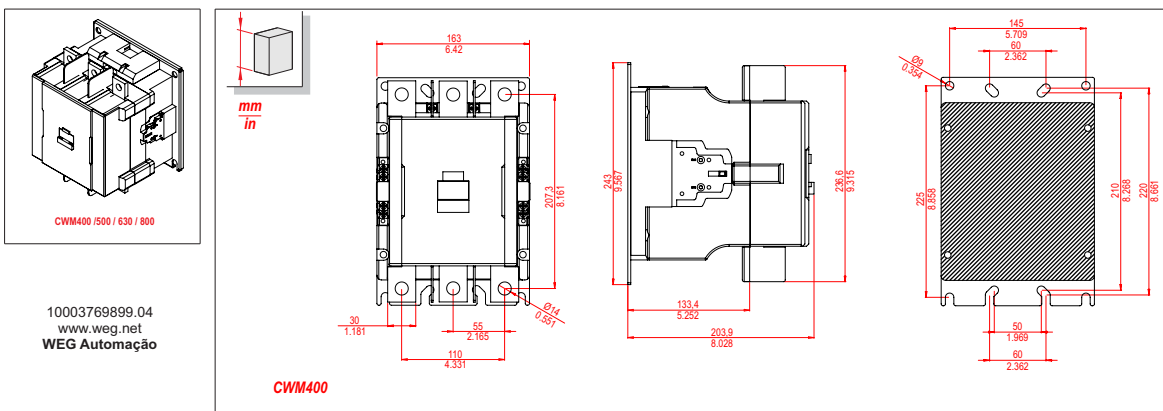

ATENÇÃO:

WARNING:

ATENCIÓN:

WARNING:

GARANTIA / WARRANTY / GARANTÍA / GEWÄHRLEISTUNG:

www.weg.net/warranty-automation

	A		B		C	
	mm	N,m	mm	mm	mm	mm
CWM400	M12	23...26	2x (30X5)	2x 120...185		
CWM500 CWM630 CWM800	M16	54...60	2x (60X5)	2x 185...300		

	mm		N,m
1ou2x 1...4		2...2,3