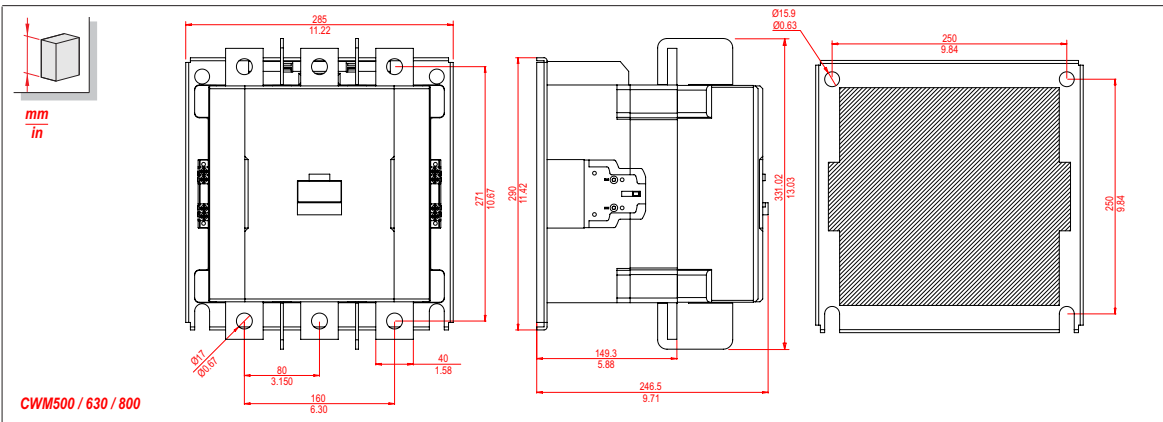

ATENÇÃO:

WARNING:

ATENCIÓN:

WARNING:

GARANTIA / WARRANTY / GARANTÍA / GEWÄHRLEISTUNG:

www.weg.net/warranty-automation

	A		B		C	
	mm	N,m	mm	mm	mm	mm
CWM400	M12	23...26	2x (30X5)	2x 120...185		
CWM500 CWM630 CWM800	M16	54...60	2x (60X5)	2x 185...300		

	mm		N,m
1ou2x 1...4		2...2,3