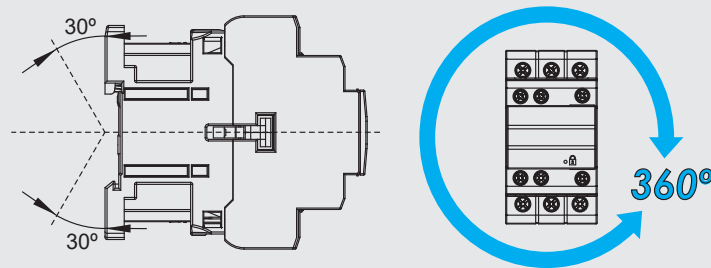

Mounting Position