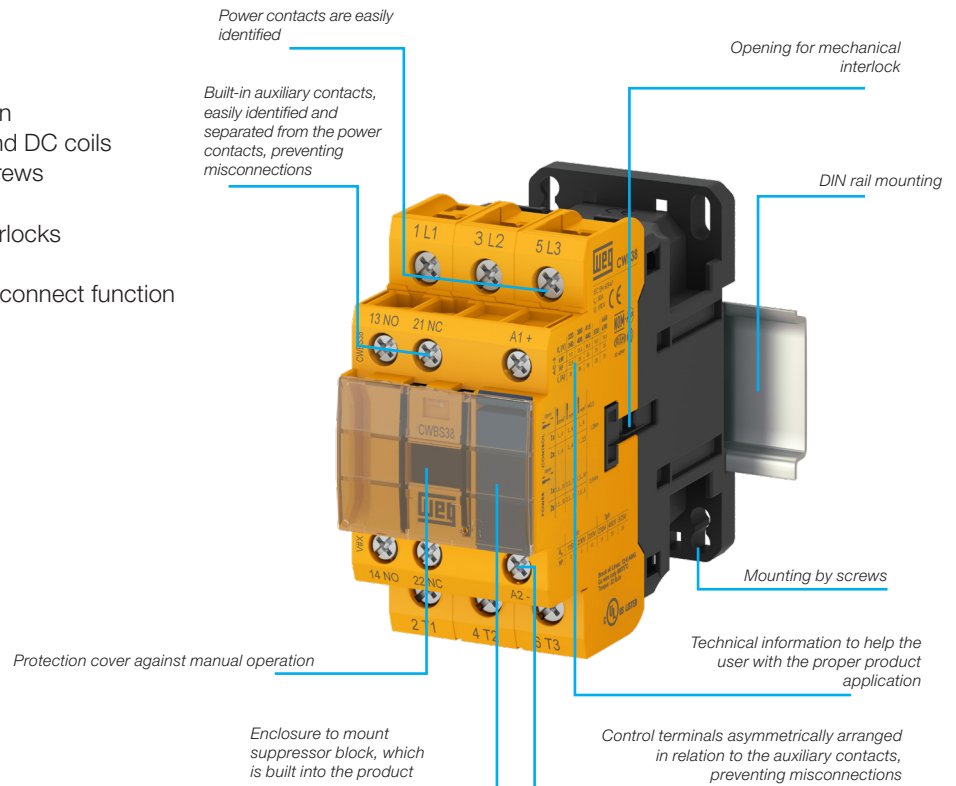

Wide Range of Accessories

- Spare AC and DC coils
- Mechanical interlock blocks
- Surge suppressors