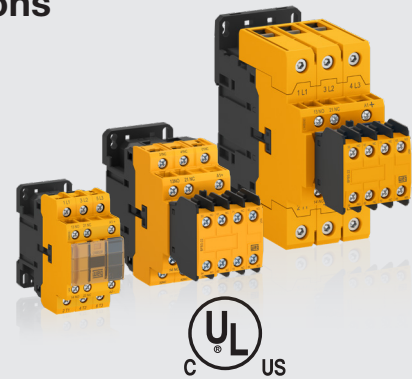

### CWBS Series Safety Contactors

Compact and powerful solutions for safety applications and equipment. WEG offers IEC CWBS series three-pole safety contactors up to 80A with mirror and mechanically linked contacts. Safety control relays are also available at 10A for AC applications and 4A for DC applications. The wide range of accessories allow fast and compact assembly for various applications.

### Standard Features

- Compact design
- Mirror and mechanically linked contacts
- Protection covers against manual operation
- 3-pole safety contactors available in AC and DC coils
- Panel mountable on 35mm DIN rails or screws
- Built-in auxiliary contacts 1NO+1NC
- “Zero-width” and tool-free mechanical interlocks
- Plug-in surge suppressor blocks
- Easy-to-use accessories through snap-to-connect function