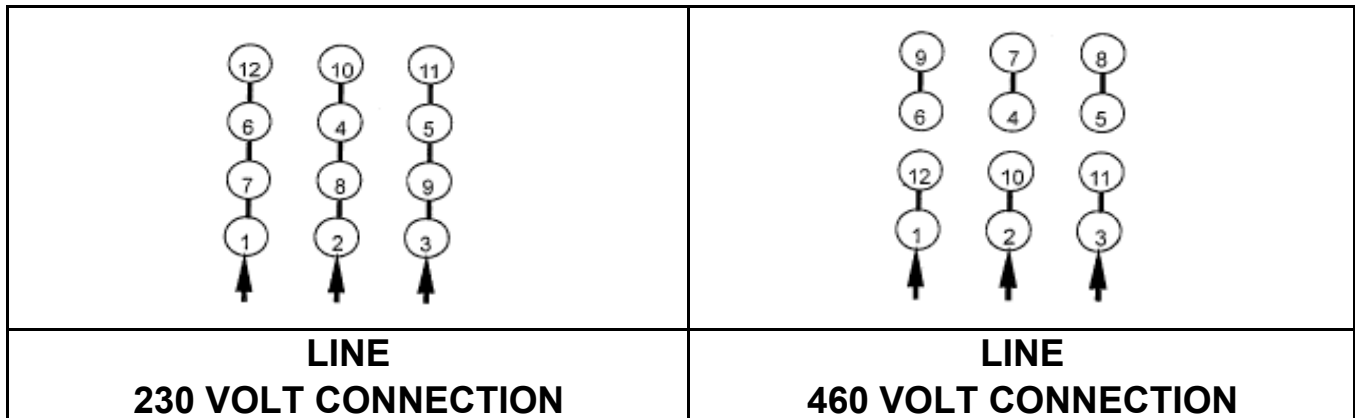

DATE:
June 22, 2005

CONNECTION DIAGRAM

CATALOG NO.:
EP0202

SCHEMATIC - Δ / Y CONNECTION

ACROSS THE LINE CONNECTION

WYE START-DELTA RUN CONNECTION