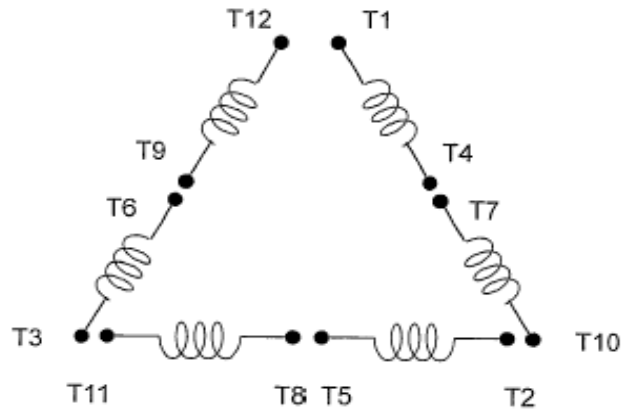

DATE:
June 22, 2005

CONNECTION DIAGRAM

CATALOG NO.:
EP0202

SCHEMATIC - Δ / Y CONNECTION

ACROSS THE LINE CONNECTION

WYE START-DELTA RUN CONNECTION