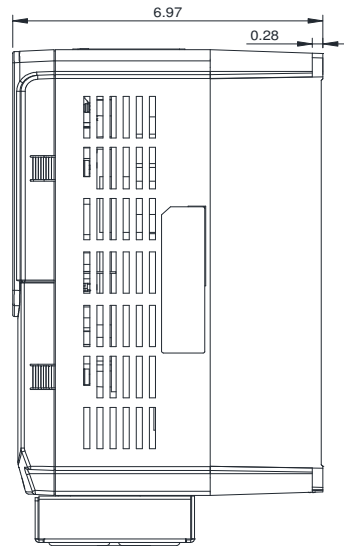

GENERAL DATASHEET VARIABLE SPEED DRIVE

Series A510				MODEL# A510-2008-C3-UE		
ISSUED 12/30/2019				ENCLOSURE/ FRAME NEMA 1 (IP20) / F2		
INPUT AMPS				AC INPUT VOLTAGE	AC INPUT FREQUENCY	AC INPUT PHASE
HD (CT) 26.3		ND (VT) 31.6				
OUTPUT HP				AC OUTPUT VOLTAGE	AC OUTPUT FREQUENCY	AC OUTPUT PHASE
HD (CT) 7.5		ND (VT) 10				
OUTPUT AMPS						
HD (CT) 25		ND (VT) 30				

Approved By:	Brian Smith	Drawing No:	A510-230-008-F2	Revision: 1
--------------	-------------	-------------	-----------------	-------------