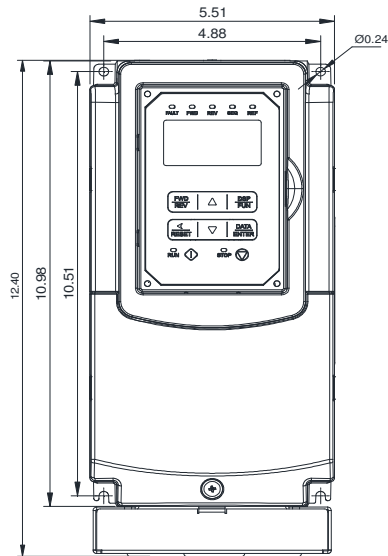

GENERAL DATASHEET VARIABLE SPEED DRIVE

Series A510				MODEL# A510-2008-C3-UE		
ISSUED 12/30/2019				ENCLOSURE/ FRAME NEMA 1 (IP20) / F2		
INPUT AMPS				AC INPUT VOLTAGE	AC INPUT FREQUENCY	AC INPUT PHASE
HD (CT) 26.3		ND (VT) 31.6				
OUTPUT HP				AC OUTPUT VOLTAGE	AC OUTPUT FREQUENCY	AC OUTPUT PHASE
HD (CT) 7.5		ND (VT) 10				
OUTPUT AMPS						
HD (CT) 25		ND (VT) 30				

Approved By:	Brian Smith	Drawing No:	A510-230-008-F2	Revision: 1
--------------	-------------	-------------	-----------------	-------------