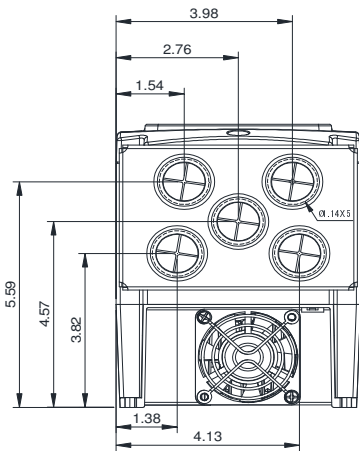

GENERAL DATASHEET VARIABLE SPEED DRIVE

Series A510				MODEL# A510-2008-C3-UE		
ISSUED 12/30/2019				ENCLOSURE/ FRAME NEMA 1 (IP20) / F2		
INPUT AMPS				AC INPUT VOLTAGE	AC INPUT FREQUENCY	AC INPUT PHASE
HD (CT) 26.3		ND (VT) 31.6				
OUTPUT HP				AC OUTPUT VOLTAGE	AC OUTPUT FREQUENCY	AC OUTPUT PHASE
HD (CT) 7.5		ND (VT) 10				
OUTPUT AMPS						
HD (CT) 25		ND (VT) 30				

Approved By:	Brian Smith	Drawing No:	A510-230-008-F2	Revision: 1
--------------	-------------	-------------	-----------------	-------------