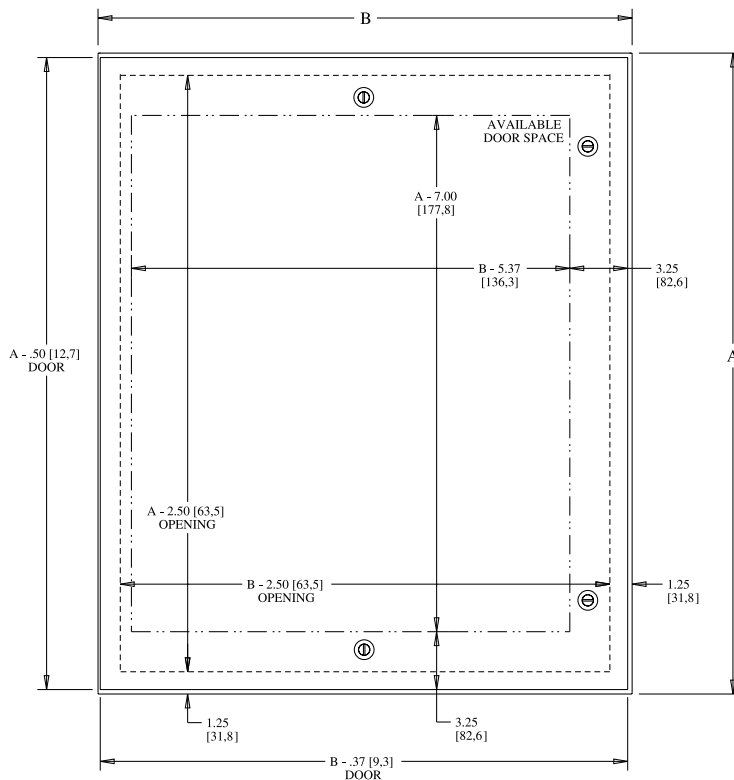

ENVIROLINE® SERIES SINGLE-DOOR ENCLOSURES

TECHNICAL DATA

SECTION A-A

SUB-PANEL NOTES:

Dimensions are from the inside of the door
 $C + 0.32$ [8,1] for flat sub-panels
 $C - 0.18$ [4,5] for bent sub-panels