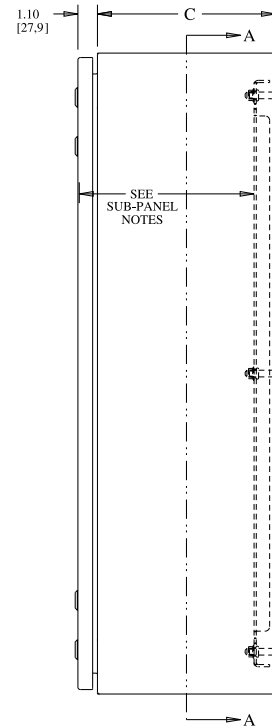

ENVIROLINE® SERIES SINGLE-DOOR ENCLOSURES

TECHNICAL DATA

SECTION A-A

SUB-PANEL NOTES:

Dimensions are from the inside of the door
 $C + 0.32$ [8,1] for flat sub-panels
 $C - 0.18$ [4,5] for bent sub-panels

LATCH NOTES:

Enclosures < 24.00 " [609,6] in height require only one latch centered on door.
 Enclosures ≥ 24.00 " [609,6] and < 40.00 " [1016] in height require two latches on door.
 Enclosures ≥ 40.00 " [1016] require three latches on door.
 Omit center latch top and bottom of door when door width is ≤ 30.00 " [762]