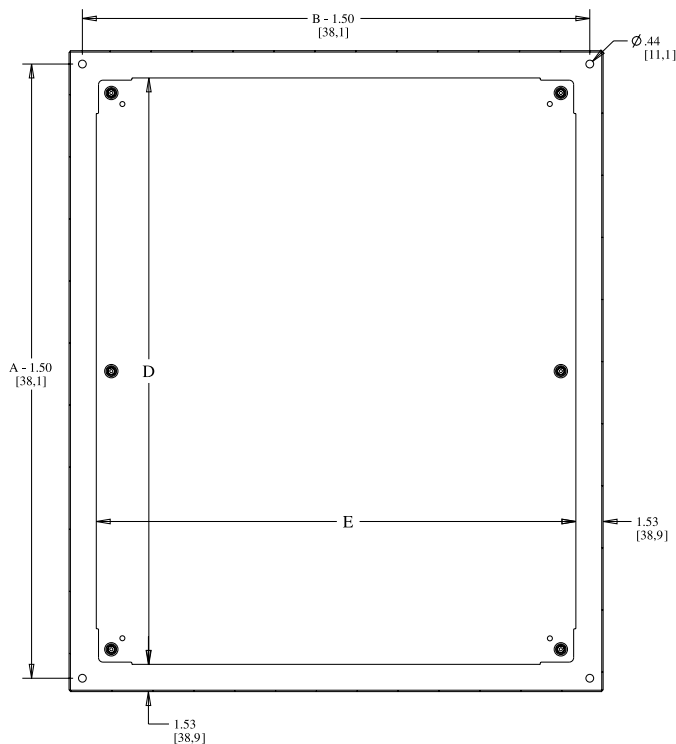

ENVIROLINE® SERIES SINGLE-DOOR ENCLOSURES

TECHNICAL DATA

SECTION A-A

SUB-PANEL NOTES:

Dimensions are from the inside of the door
 $C + 0.32$ [8,1] for flat sub-panels
 $C - 0.18$ [4,5] for bent sub-panels