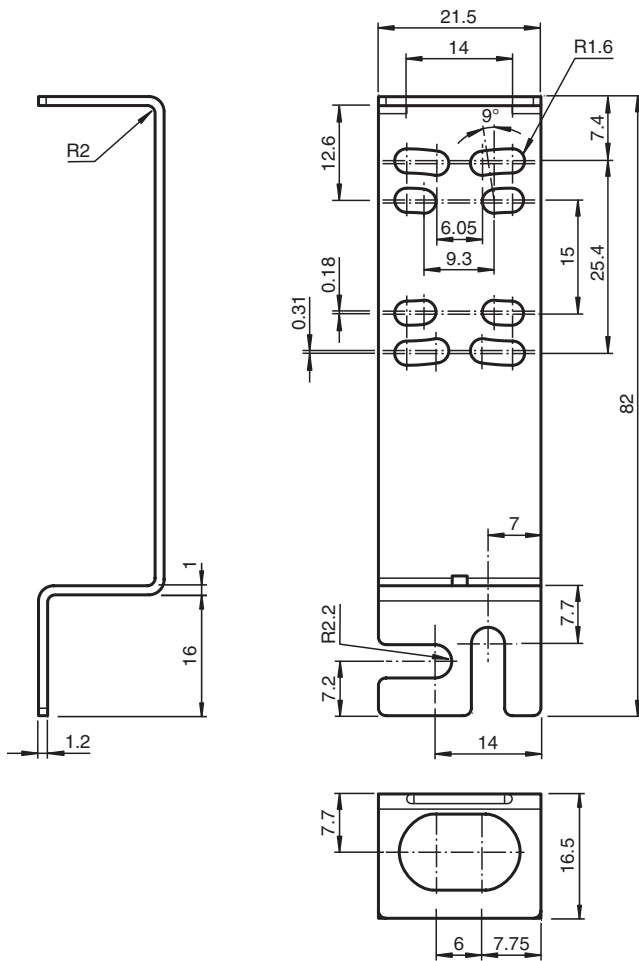

Mounting aid OMH-R10X-01

- Mounting bracket
- Simple and fast mounting

Mounting bracket

Dimensions

Technical Data

Mechanical specifications

Material	Stainless steel
----------	-----------------

Release date: 2020-04-03 Date of issue: 2020-06-30 Filename: 273881_eng.pdf