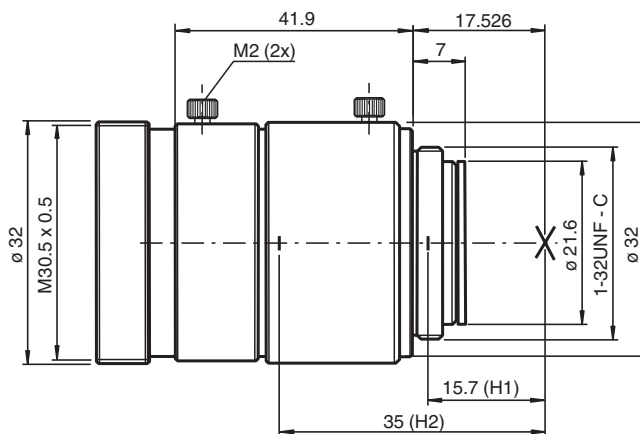

## Accessory camera lens VOS-LE-C-35MM-JC

- Exchangeable lens (C-Mount)
- Focal length 35 mm
- F 1.6-16
- Format 2/3"
- MOD 0.3 m
- C-mount

Fixed focal length lens, high-resolution, compact Megapixel lens, with locking screws for C-mount cameras

### Dimensions

### Technical Data

General specifications	
Focal length	35 mm
Format	2/3"
Aperture	F1,6-16
Aperture contro	manually
Horizontal angle of view	76 °
Vertical angle of view	56.9 °
Diagonal angle of view	95.3 °
At image format	6.6 x 8.8 mm
MOD (Minimum object distance)	300 mm
Ambient conditions	
Operating temperature	-10 ... 50 °C (14 ... 122 °F)
Storage temperature	-20 ... 60 °C (-4 ... 140 °F)
Mechanical specifications	
Housing length	36.5 mm
Housing diameter	Ø 32 mm

Germany: +49 621 776 1111  
fa-info@de.pepperl-fuchs.com

Singapore: +65 6779 9091  
fa-info@sg.pepperl-fuchs.com

**PF** PEPPERL+FUCHS

**Technical Data**

Mass	85 g
Objective connection	C-mount
Filter thread	M 30,5 × 0,5