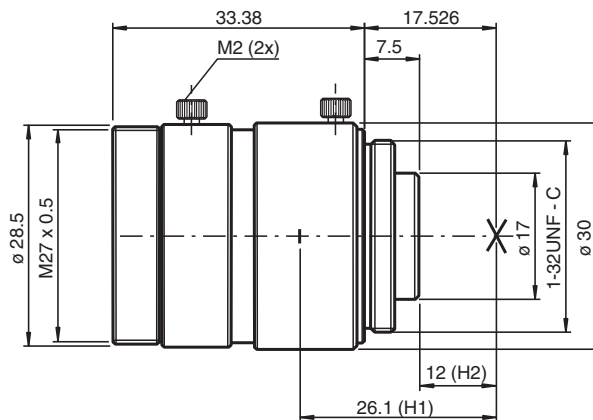

## Accessory camera lens VOS-LE-C-12MM-JC

- Exchangeable lens (C-Mount)
- Focal length 12 mm
- F 1.4-16
- Format 2/3"
- MOD 0.1 m
- C-mount

Fixed focal length lens, high-resolution, compact Megapixel lens, with locking screws for C-mount cameras

### Dimensions

#### General specifications

Focal length	12 mm
Format	2/3"
Aperture	F1,4-16
Aperture contro	manually
Horizontal angle of view	42.5 °
Vertical angle of view	31.7 °
Diagonal angle of view	53.7 °
At image format	6.6 x 8.8 mm
MOD (Minimum object distance)	100 mm

#### Mechanical specifications

Housing length	31.5 mm
Housing diameter	Ø 30 mm

Release date: 2021-08-27 Date of issue: 2021-08-27 Filename: 70142262\_eng.pdf

Refer to "General Notes Relating to Pepperl+Fuchs Product Information".