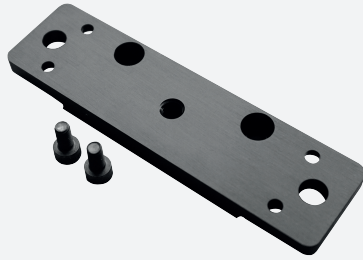

Mounting bracket VOS-MH01

■ Simple mounting

Mounting aid for VOS sensors

Dimensions

Technical Data

Mechanical specifications

Material	6061T6 anodized aluminum
Suitable series	
Series	VOS1000 or VOS2000

Release date: 2021-11-16 Date of issue: 2021-11-16 Filename: 70115005_eng.pdf