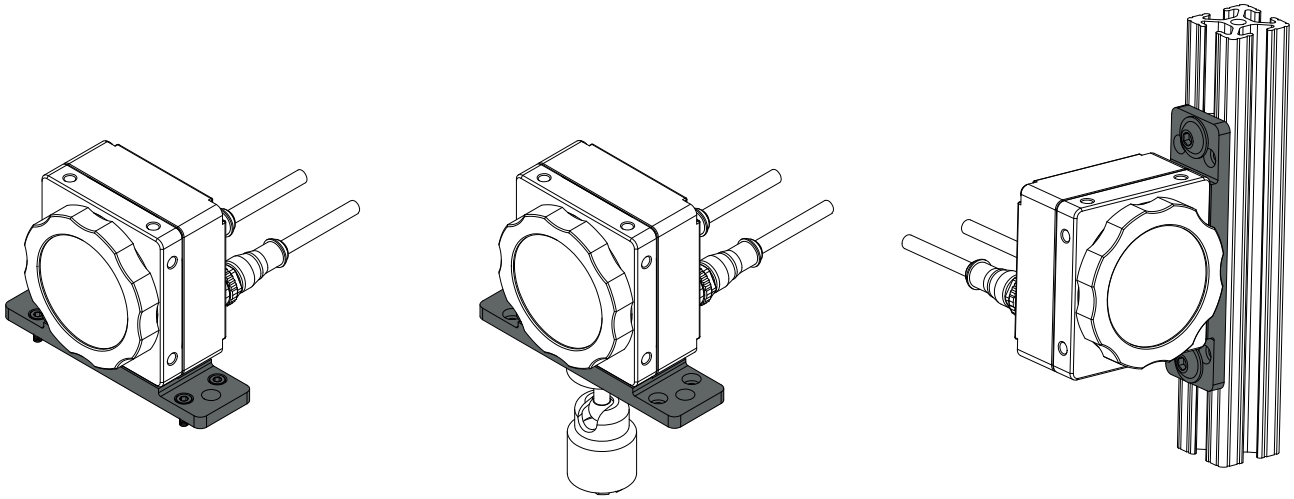

Mounting

Release date: 2021-11-16 Date of issue: 2021-11-16 Filename: 70115005_eng.pdf

Refer to "General Notes Relating to Pepperl+Fuchs Product Information".

Pepperl+Fuchs Group
www.pepperl-fuchs.com

USA: +1 330 486 0001
fa-info@us.pepperl-fuchs.com

Germany: +49 621 776 1111
fa-info@de.pepperl-fuchs.com

Singapore: +65 6779 9091
fa-info@sg.pepperl-fuchs.com