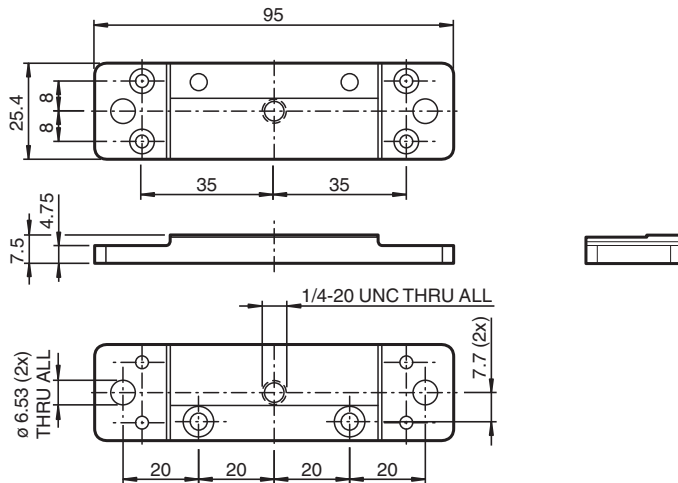

Mounting bracket VOS-MH01

■ Simple mounting

Mounting aid for VOS sensors

Dimensions

Technical Data

Mechanical specifications

Material	6061T6 anodized aluminum
Suitable series	
Series	VOS1000 or VOS2000

Release date: 2021-11-16 Date of issue: 2021-11-16 Filename: 70115005_eng.pdf