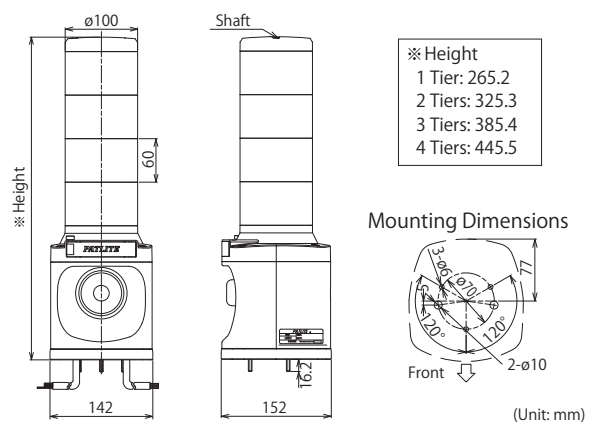

Dimensions

(Note) The sound pressure level is based on measurements under controlled conditions (voice-synthesized 1 kHz sine wave played back from a distance of 1 meter), therefore the surrounding environmental conditions and message content will result in different values for the sound pressure level.

※) Even when starting two or more units simultaneously, a lag will occur during message playback.