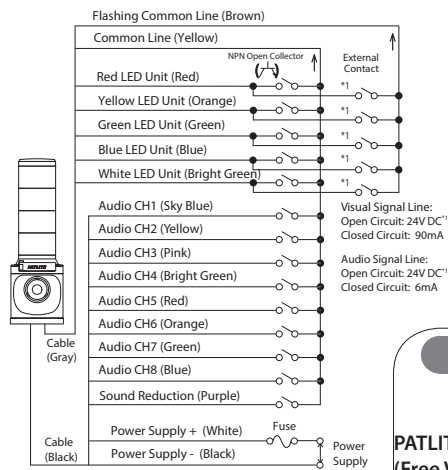

Get the attention you need with the PATLITE field-programmable LKEH Series Hybrid Signal Tower with audible alarm.

FEATURES

- The pre-recorded type offers 32 sounds in one unit with 8 bit input and 32 binary input channel capability.
- The message capacity for the LKEH-FV is 63 seconds (64kbit/s) with 5 bit input and 31 binary input channel capability.
- The LKEH-FV is field-programmable with an SD Card (sold separately).
- Visible from great distance with ultra-bright LEDs and 100 diameter lens.
- A 2G vibration resistant design allows safe use in a high-vibration environment.
- One common wire makes it easy to control both the audio and LED inputs.
- Volume is adjustable from 0 to 105dB (at 1m) to fit various environments.
- Compliance with the RoHS Directives makes it environmentally friendly.
- Complies with EU directives and includes the CE mark (for 24V type).

Insert an SD Card into the slot

Ultra-bright LED

105dB Output (at 1m)

Attention
Atención
Aufmerksamkeit

Use of Copyrighted Material

PATLITE Corporation has not applied for permission to use certain copyrighted music or songs recorded for Type-A, Type-C and Type-D melody charts outside of Japan. Therefore, please contact the local copyright association for permission before using the product in case this product is used outside of Japan. melody chart Type-E is recommended for use outside of Japan as this playlist does not include copyrighted music or songs, and permission is not required.

Wiring

Options

Wall-mount Bracket SZ-023

Bracket Material: Steel
Cover Material: ABS Resin

Options

SD Card
(2 GB)
SDV-2GP

PATLITE Playlist Editor 2 (Free Version)

(OS: Windows® 2000/XP/Vista)