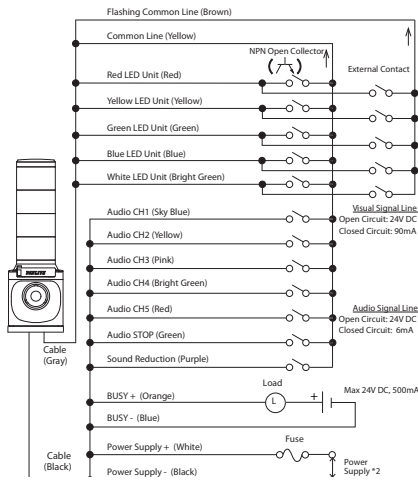

Get the attention you need with the PATLITE field-programmable LKEH Series Hybrid Signal Tower with audible alarm.

FEATURES

- The pre-recorded type offers 32 sounds in one unit with 8 bit input and 32 binary input channel capability.
- The message capacity for the LKEH-FV is 63 seconds (64kbit/s) with 5 bit input and 31 binary input channel capability.
- The LKEH-FV is field-programmable with an SD Card (sold separately).
- Visible from great distance with ultra-bright LEDs and 100 diameter lens.
- A 2G vibration resistant design allows safe use in a high-vibration environment.
- One common wire makes it easy to control both the audio and LED inputs.
- Volume is adjustable from 0 to 105dB (at 1m) to fit various environments.
- Compliance with the RoHS Directives makes it environmentally friendly.
- Complies with EU directives and includes the CE mark (for 24V type).

Wiring

Options

Wall-mount Bracket SZ-023

Bracket Material: Steel
Cover Material: ABS Resin

Options

SD Card
(2 GB)
SDV-2GP

PATLITE Playlist Editor 2 (Free Version)

(OS: Windows® 2000/XP/Vista)