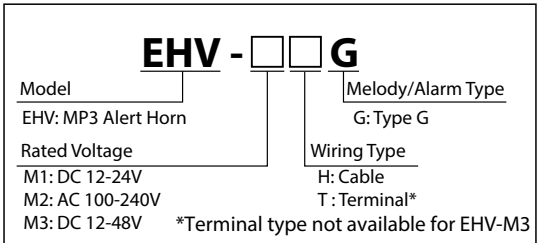

How to Order