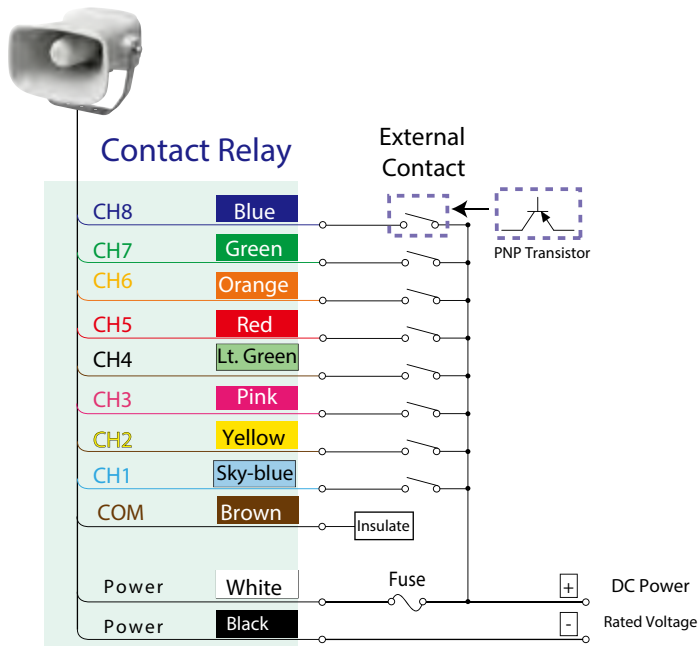

Terminal

Exceptional Sound Quality Field Programmable Melody/Alarm Horn

FEATURES

- EHS comes with 32 preloaded melody and alarm sounds with adjustable volume up to 110dB (at 1m).
- Ideal for plant-wide notification, public address and process control.
- Robust, indoor and outdoor use with vibration resistance up to 4.5G.
- Protection Rating of IP65.
- UL464, CSA-C22.2 NO.205-M1983, FCC Part 15 Subpart B Class 4.
- CE, RoHS Compliant (EHS-M1 Only).

Notes:

- The sound pressure level is based on measurements under controlled conditions (voice-synthesized 1 kHz sine wave played back from a distance of 1 meter), therefore the surrounding environmental conditions and message content will result in different values for the sound pressure level.
- Even when starting two or more units simultaneously, a lag will occur during message playback.
- MPEG Layer-3 audio coding technology licensed from Fraunhofer IIS and Thompson Licensing

Wiring

Non-voltage (NPN) Wiring

PNP Wiring

Terminal (NPN)

Terminal (PNP)

Transistor Capacity (NPN & PNP)	
Current Capacity	$I_c \geq 15\text{mA}$
Current Leakage	$I_L \leq 0.1\text{mA}$
Withstand Voltage	$V_c \geq 35\text{V}$
ON Voltage (V_{sat})	Less than 1V

Recommended Fuse	
Rated Voltage	250V
Rated Current	1A
Fuse Type	Standard

Maximum Inrush Current	
EH-M1	12.5A
EH-M2	23.0A
EH-M3	45.0A

Dimensions (Unit: mm)

Front View

Side View

Underside View

Melody List

Type A (Japan Only)			
Beep (slow intermittent)	Stutter (rapid intermittent)	Bell (clear high-pitch)	Yelp (rapid siren)
Rapid HI-Lo	Melody Chime	Synthesized Piano	Synthesized Bell
Stutter + Bell	Synthesized Melody	Chime	Call Sign
Fur Elise	Maiden's Prayer	Bach Minuet in Gmaj	Annie Laurie
London Bridge is falling down	Hol-di-ri-Dia	Mary had a little Lamb	Camptown Races
Cuckoo Song	Village Blacksmith	On the Bridge of Avignon	Daydream Believer
Amaryllis	Mozart Symphony No. 40	Quiet Lakeside	Ich bin ein Musikante
Spanish Romance	Katyusha	Grandfather's Clock	Ave Maria