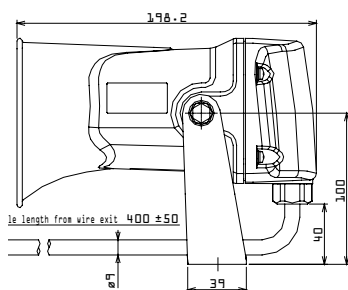

Recommended Fuse	
Rated Voltage	250V
Rated Current	1A
Fuse Type	Standard

Maximum Inrush Current	
EH-M1	12.5A
EH-M2	23.0A
EH-M3	45.0A

Dimensions (Unit: mm)

Front View

Side View

Underside View

Melody List

Type A (Japan Only)			
Beep (slow intermittent)	Stutter (rapid intermittent)	Bell (clear high-pitch)	Yelp (rapid siren)
Rapid HI-Lo	Melody Chime	Synthesized Piano	Synthesized Bell
Stutter + Bell	Synthesized Melody	Chime	Call Sign
Fur Elise	Maiden's Prayer	Bach Minuet in Gmaj	Annie Laurie
London Bridge is falling down	Hol-di-ri-Dia	Mary had a little Lamb	Camptown Races
Cuckoo Song	Village Blacksmith	On the Bridge of Avignon	Daydream Believer
Amaryllis	Mozart Symphony No. 40	Quiet Lakeside	Ich bin ein Musikante
Spanish Romance	Katyusha	Grandfather's Clock	Ave Maria