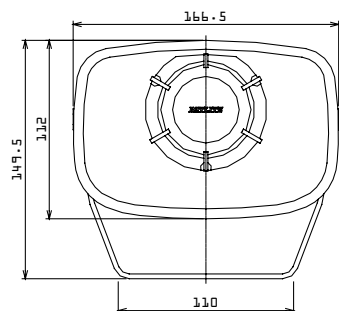

Dimensions (Unit: mm)

Front View