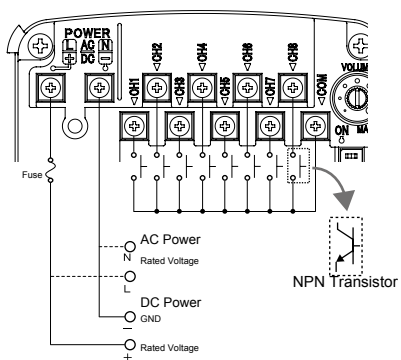

Wiring

Non-voltage (NPN) Wiring

PNP Wiring

Terminal (NPN)

Terminal (PNP)

Transistor Capacity (NPN & PNP)	
Current Capacity	$I_c \geq 15\text{mA}$
Current Leakage	$I_L \leq 0.1\text{mA}$
Withstand Voltage	$V_c \geq 35\text{V}$
ON Voltage (V_{sat})	Less than 1V

Recommended Fuse	
Rated Voltage	250V
Rated Current	1A
Fuse Type	Standard

Maximum Inrush Current	
EH-M1	12.5A
EH-M2	23.0A
EH-M3	45.0A

Dimensions (Unit: mm)

Front View

Side View

Underside View

Melody List

Type A (Japan Only)			
Beep (slow intermittent)	Stutter (rapid intermittent)	Bell (clear high-pitch)	Yelp (rapid siren)
Rapid HI-Lo	Melody Chime	Synthesized Piano	Synthesized Bell
Stutter + Bell	Synthesized Melody	Chime	Call Sign
Fur Elise	Maiden's Prayer	Bach Minuet in Gmaj	Annie Laurie
London Bridge is falling down	Hol-di-ri-Dia	Mary had a little Lamb	Camptown Races
Cuckoo Song	Village Blacksmith	On the Bridge of Avignon	Daydream Believer
Amaryllis	Mozart Symphony No. 40	Quiet Lakeside	Ich bin ein Musikante
Spanish Romance	Katyusha	Grandfather's Clock	Ave Maria