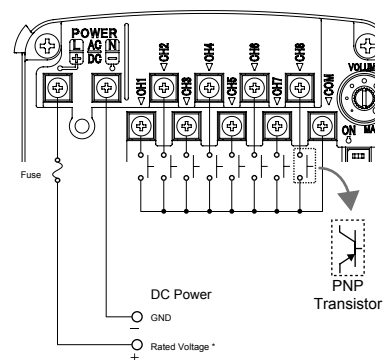

Wiring

Non-voltage (NPN) Wiring

PNP Wiring

Terminal (NPN)

Terminal (PNP)

Transistor Capacity (NPN & PNP)	
Current Capacity	$I_c \geq 15\text{mA}$
Current Leakage	$I_L \leq 0.1\text{mA}$
Withstand Voltage	$V_c \geq 35\text{V}$
ON Voltage (V_{sat})	Less than 1V