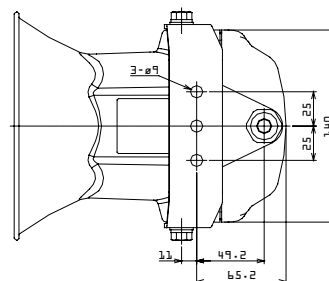

Recommended Fuse	
Rated Voltage	250V
Rated Current	1A
Fuse Type	Standard

Maximum Inrush Current	
EH-M1	12.5A
EH-M2	23.0A
EH-M3	45.0A

Dimensions (Unit: mm)

Front View

Side View

Underside View

Melody List

Type A (Japan Only)			
Beep (slow intermittent)	Stutter (rapid intermittent)	Bell (clear high-pitch)	Yelp (rapid siren)
Rapid HI-Lo	Melody Chime	Synthesized Piano	Synthesized Bell
Stutter + Bell	Synthesized Melody	Chime	Call Sign
Fur Elise	Maiden's Prayer	Bach Minuet in Gmaj	Annie Laurie
London Bridge is falling down	Hol-di-ri-Dia	Mary had a little Lamb	Camptown Races
Cuckoo Song	Village Blacksmith	On the Bridge of Avignon	Daydream Believer
Amaryllis	Mozart Symphony No. 40	Quiet Lakeside	Ich bin ein Musikante
Spanish Romance	Katyusha	Grandfather's Clock	Ave Maria