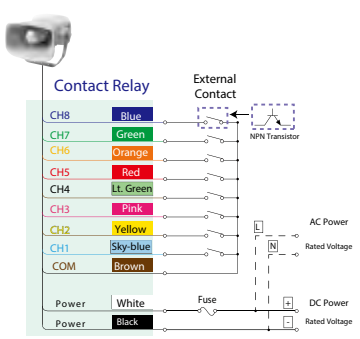

EHS-EX/EHV-EX

CE II 3GD Ex nA IIC T4 Gc, Ex tc IIIC T85°C Dc IP65 94/9/EC (ATEX) CENELEC: EN 60079-0, EN 60079-15, EN 60079-31

Explosion-Safe Melody/Alarm Horn

110dB at 1m

63 Channels (Binary)

IP65

NPN/PNP
Open-collector

Explosion-Safe

FEATURES

- Protection Rating of IP65.
- Explosion-Safe for gas and dust
- Suitable for Zone 2 and Zone 22
- CE Compliance in accordance to ATEX
- EHS-EX comes with 32 preloaded melody and alarm sounds with adjustable volume up to 110dB (at 1m).
- Robust, indoor and outdoor use with vibration resistance up to 4.5G.
- EHV-EX comes with 63 preloaded crisp and clear melody and alarm sounds with adjustable volume up to 110dB (at 1m).
- EHV-EX offers a field-programmable MP3 function with a maximum of 220 sec. of recording time (at 64bps) and an adjustable volume up to 105dB (at 1m).
- Ideal for plant-wide notification, public address and process control.
- UL464, CSA-C22.2 NO.205-M1983, FCC Part 15 Subpart B Class 4.
- CE, RoHS Compliant (EHS-M1 and EHV-M1 Only).

Dimensions (Unit: mm)

Wiring

Non-voltage (NPN) Wiring

PNP Wiring

How to Order

Terminal (NPN)

Terminal (PNP)

Specifications

Melody Charts

Type A (Japan Only)			
Beep (slow intermittent)	Stutter (rapid intermittent)	Bell (clear high-pitch)	Yelp (rapid siren)
Rapid Hi-Lo	Melody Chime	Synthesized Piano	Synthesized Bell
Stutter + Bell	Synthesized Melody Chime	Chime	Call Sign
Fur Elise	Maiden's Prayer	Bach Minuet in Gmaj	Annie Laurie
London Bridge is falling down	Hol-di-ri-Dia	Mary had a little Lamb	Camptown Races
Cuckoo Song	Village Blacksmith	On the Bridge of Avignon	Daydream Believer
Amaryllis	Mozart Symphony No. 40	Quiet Lakeside	Ich bin ein Musikante
Spanish Romance	Katyusha	Grandfather's Clock	Ave Maria