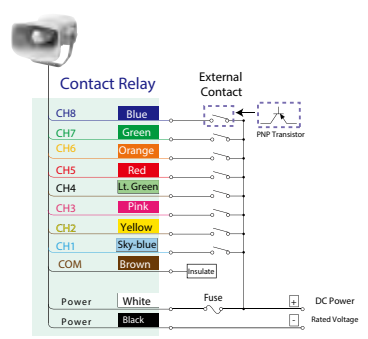

Explosion-Safe

FEATURES

- Protection Rating of IP65.
- Explosion-Safe for gas and dust
- Suitable for Zone 2 and Zone 22
- CE Compliance in accordance to ATEX
- EHS-EX comes with 32 preloaded melody and alarm sounds with adjustable volume up to 110dB (at 1m).
- Robust, indoor and outdoor use with vibration resistance up to 4.5G.
- EHV-EX comes with 63 preloaded crisp and clear melody and alarm sounds with adjustable volume up to 110dB (at 1m).
- EHV-EX offers a field-programmable MP3 function with a maximum of 220 sec. of recording time (at 64bps) and an adjustable volume up to 105dB (at 1m).
- Ideal for plant-wide notification, public address and process control.
- UL464, CSA-C22.2 NO.205-M1983, FCC Part 15 Subpart B Class 4.
- CE, RoHS Compliant (EHS-M1 and EHV-M1 Only).

Dimensions (Unit: mm)

Wiring

Non-voltage (NPN) Wiring

PNP Wiring

How to Order

Terminal (NPN)

Terminal (PNP)

Specifications

Melody Charts

Type A (Japan Only)			
Beep (slow intermittent)	Stutter (rapid intermittent)	Bell (clear high-pitch)	Yelp (rapid siren)
Rapid Hi-Lo	Melody Chime	Synthesized Piano	Synthesized Bell
Stutter + Bell	Synthesized Melody Chime	Chime	Call Sign
Fur Elise	Maiden's Prayer	Bach Minuet in Gmaj	Annie Laurie
London Bridge is falling down	Hol-di-ri-Dia	Mary had a little Lamb	Camptown Races
Cuckoo Song	Village Blacksmith	On the Bridge of Avignon	Daydream Believer
Amaryllis	Mozart Symphony No. 40	Quiet Lakeside	Ich bin ein Musikante
Spanish Romance	Katyusha	Grandfather's Clock	Ave Maria