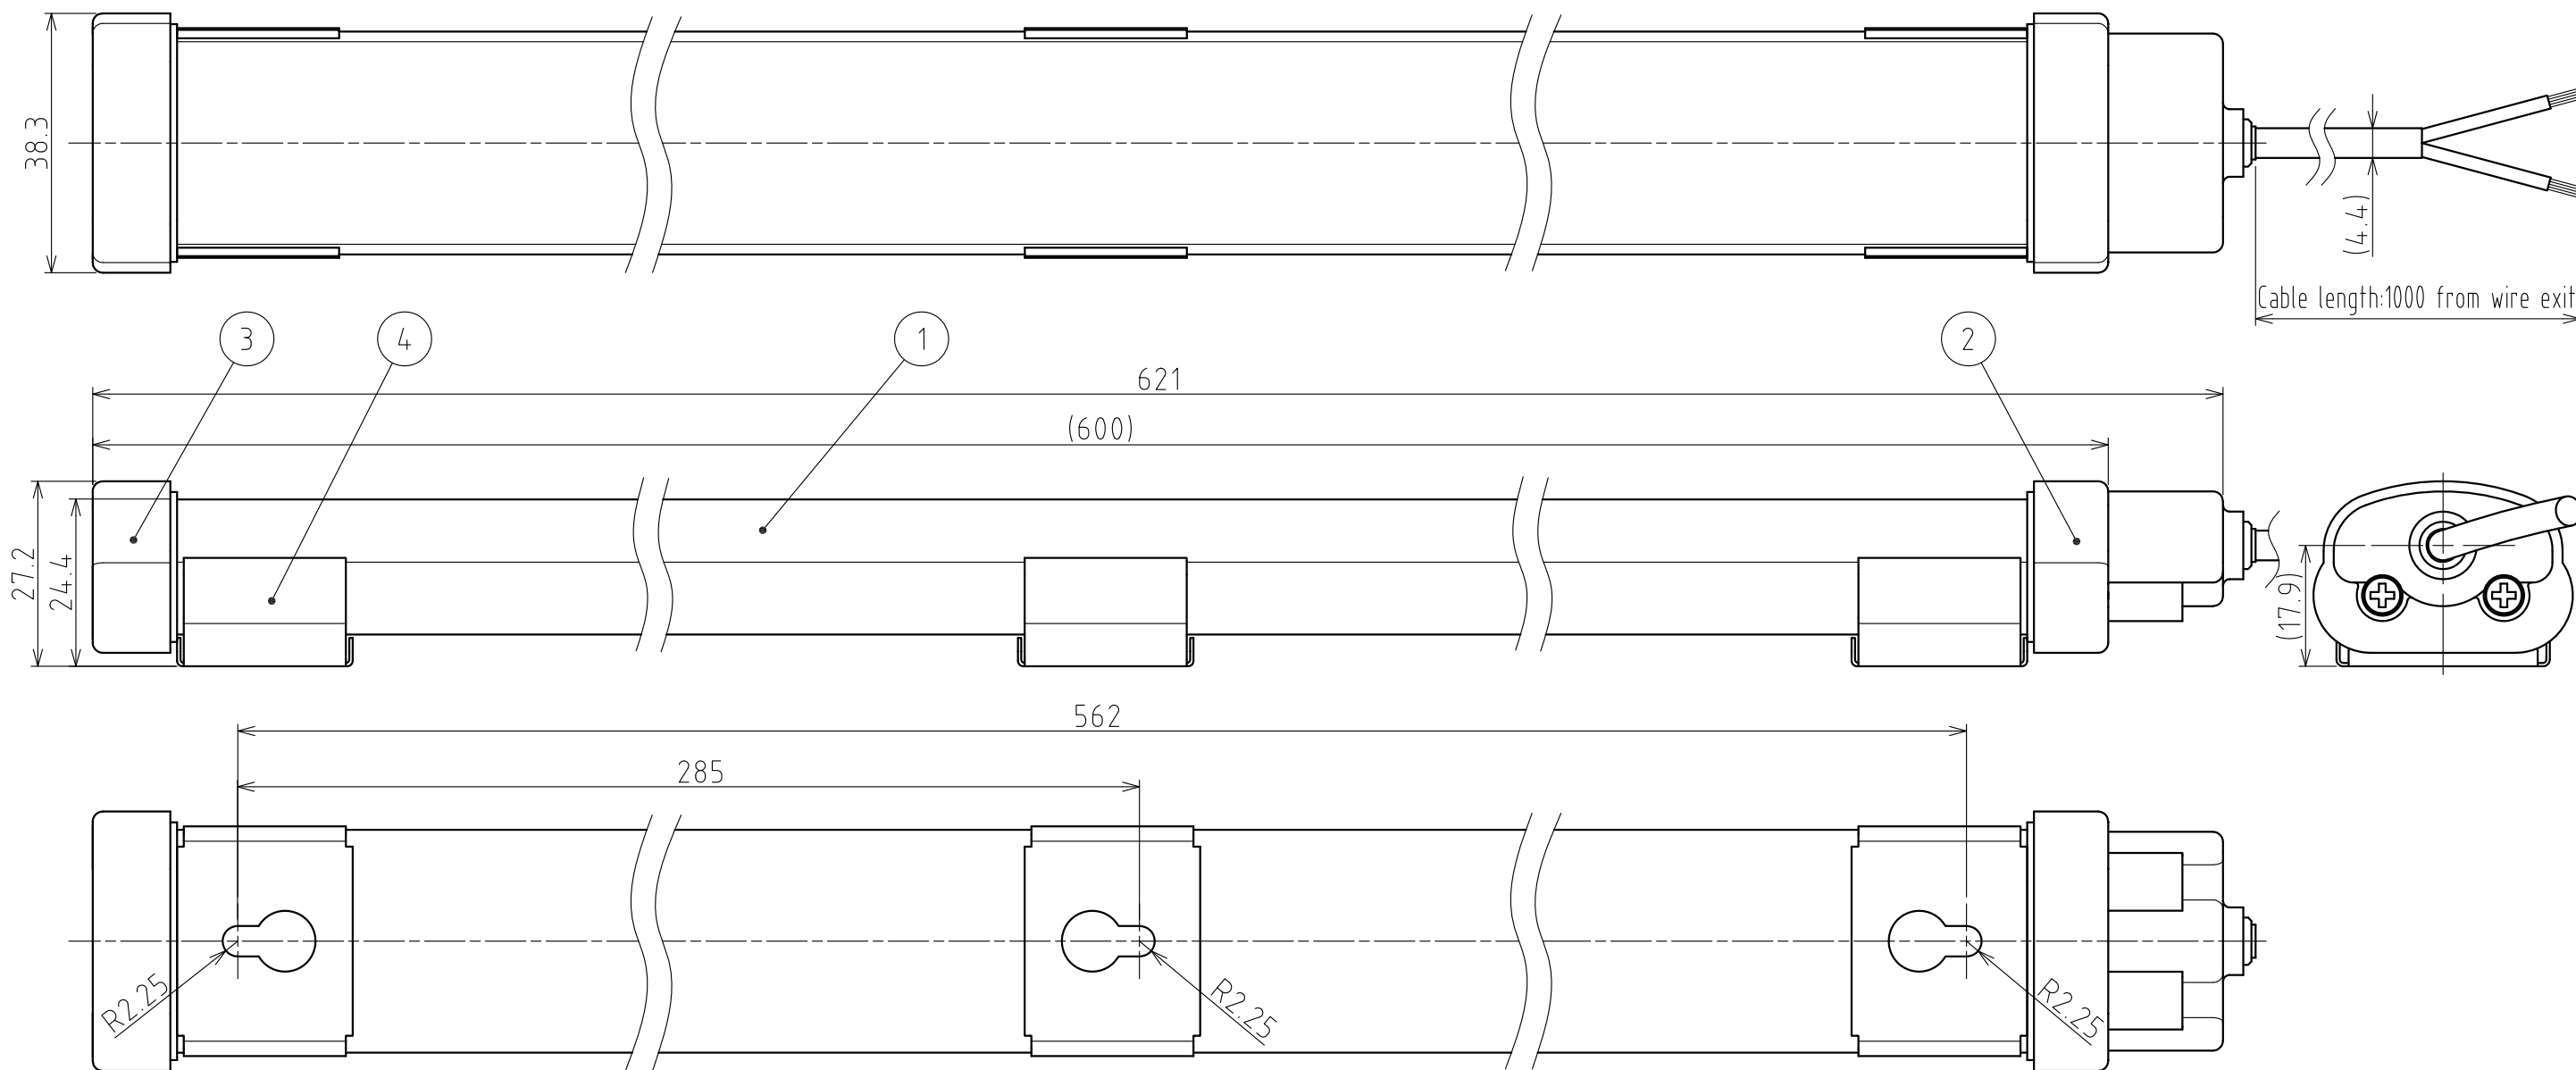

# SPECIFICATIONS

[General Specifications]

Model	CWA6S-24-CD	
Color Code	CD	
Luminous Color	Daylight	
Color Temperature (typ.)	6500K	
Illuminance (at 24V DC,1m)	200lx	
Total Luminous Flux (at 24V DC)	700lm	
Rated Voltage	24V DC (Polarized)	
Operating Voltage Range	Rated Voltage $\pm$ 10%	
Signal Wire Current (Rated Current Consumption)	Typ.	360mA
	Max.	396mA
Operating Ambient Temperature	-30°C to +60°C	
Operating Ambient Humidity	Less than 90% (No condensation)	
Storage Ambient Temperature	-35°C to +65°C	
Storage Ambient Humidity	Less than 90% (No condensation)	
Mounting Direction	All Directions	
Protection Rating	IP65 (IEC 60529) (Cable connection ends not included)	
Vibration Resistance	19.6 m/s <sup>2</sup> (30Hz, Back and Forth, Up and Down, Left and Right for 2 hrs. each)	
Mass	370 $\pm$ 15g	
Outer Dimensions	Refer to the Outer Dimension Drawing	
Conformity Standards	EMC Directive (EN 55015, EN 61000-6-2) RoHS Directive (EN 50581) UL Listed (File No.E306141)	
Remarks	· Due to the inherent properties of the LED, color variations and hue may occur.	

No.CWA6S-24-CD-W18C-1\_2

**PATLITE Corporation**

Installation Example

Install the Bracket on a sturdy surface with M4 screws, and snap the main unit into place.

Screw Dimensions

4	Bracket	-	3	SUS	
3	End Cap B	-	1	PC (White)	
2	End Cap A	-	1	PC (White)	
1	Cover	-	1	PC (Clear)	
番号 No.	部品名 Part Name	品目コード Part No.	数量 Qty.	材料 & 寸法 & 処理 Material & Size & Finish	記事 Remarks

CWA6S-24  
Outer Dimension Drawing

株式会社 パトライト  
PATLITE Corporation

CWA6S-24-CD-W18C-2\_2