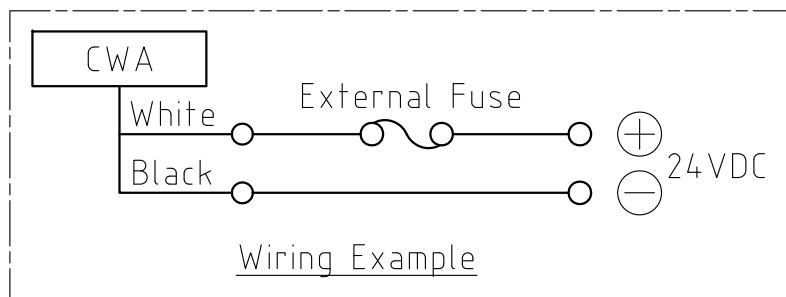

# SPECIFICATIONS

[General Specifications]

Model	CWA6S-24-CD	
Color Code	CD	
Luminous Color	Daylight	
Color Temperature (typ.)	6500K	
Illuminance (at 24V DC,1m)	200lx	
Total Luminous Flux (at 24V DC)	700lm	
Rated Voltage	24V DC (Polarized)	
Operating Voltage Range	Rated Voltage $\pm$ 10%	
Signal Wire Current (Rated Current Consumption)	Typ.	360mA
	Max.	396mA
Operating Ambient Temperature	-30°C to +60°C	
Operating Ambient Humidity	Less than 90% (No condensation)	
Storage Ambient Temperature	-35°C to +65°C	
Storage Ambient Humidity	Less than 90% (No condensation)	
Mounting Direction	All Directions	
Protection Rating	IP65 (IEC 60529) (Cable connection ends not included)	
Vibration Resistance	19.6 m/s <sup>2</sup> (30Hz, Back and Forth, Up and Down, Left and Right for 2 hrs. each)	
Mass	370 $\pm$ 15g	
Outer Dimensions	Refer to the Outer Dimension Drawing	
Conformity Standards	EMC Directive (EN 55015, EN 61000-6-2) RoHS Directive (EN 50581) UL Listed (File No.E306141)	
Remarks	· Due to the inherent properties of the LED, color variations and hue may occur.	

No.CWA6S-24-CD-W18C-1\_2

**PATLITE Corporation**

Installation Example

Install the Bracket on a sturdy surface with M4 screws, and snap the main unit into place.

Screw Dimensions

4	Bracket	-	3	SUS	
3	End Cap B	-	1	PC (White)	
2	End Cap A	-	1	PC (White)	
1	Cover	-	1	PC (Clear)	
番号 No.	部品名 Part Name	品目コード Part No.	数量 Qty.	材料 & 寸法 & 処理 Material & Size & Finish	記事 Remarks