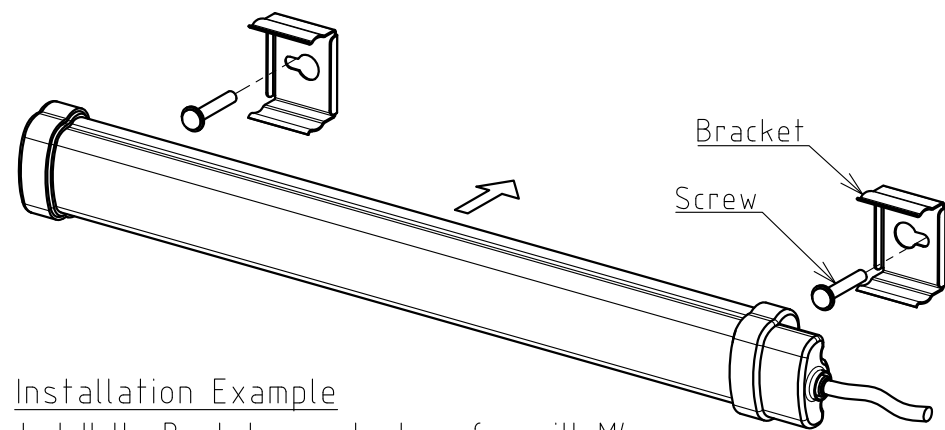

# SPECIFICATIONS

[General Specifications]

Model	CWA6S-24-CD	
Color Code	CD	
Luminous Color	Daylight	
Color Temperature (typ.)	6500K	
Illuminance (at 24V DC,1m)	200lx	
Total Luminous Flux (at 24V DC)	700lm	
Rated Voltage	24V DC (Polarized)	
Operating Voltage Range	Rated Voltage $\pm$ 10%	
Signal Wire Current (Rated Current Consumption)	Typ.	360mA
	Max.	396mA
Operating Ambient Temperature	-30°C to +60°C	
Operating Ambient Humidity	Less than 90% (No condensation)	
Storage Ambient Temperature	-35°C to +65°C	
Storage Ambient Humidity	Less than 90% (No condensation)	
Mounting Direction	All Directions	
Protection Rating	IP65 (IEC 60529) (Cable connection ends not included)	
Vibration Resistance	19.6 m/s <sup>2</sup> (30Hz, Back and Forth, Up and Down, Left and Right for 2 hrs. each)	
Mass	370 $\pm$ 15g	
Outer Dimensions	Refer to the Outer Dimension Drawing	
Conformity Standards	EMC Directive (EN 55015, EN 61000-6-2) RoHS Directive (EN 50581) UL Listed (File No.E306141)	
Remarks	· Due to the inherent properties of the LED, color variations and hue may occur.	

No.CWA6S-24-CD-W18C-1\_2

**PATLITE Corporation**

Installation Example

Install the Bracket on a sturdy surface with M4 screws, and snap the main unit into place.

Screw Dimensions

4	Bracket	-	3	SUS	
3	End Cap B	-	1	PC (White)	
2	End Cap A	-	1	PC (White)	
1	Cover	-	1	PC (Clear)	
番号 No.	部品名 Part Name	品目コード Part No.	数量 Qty.	材料 & 寸法 & 処理 Material & Size & Finish	記事 Remarks