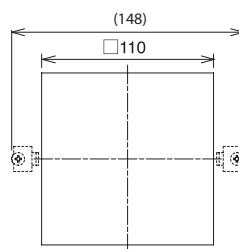

AVAILABLE BY SPECIAL ORDER

- PNP open collector transistor type.

Dimensions (Unit: mm)**Mounting Dimensions****How to Order**

BK-	□	□	□
Model			Color
			J: Light Gray K: Dark Gray
Rated Voltage			Sound Type
24 : DC 12-24V			A : Type A*
100: AC 100V			C : Type C*
220: AC 220V			D : Type D*
			E : Type E
*Copyright laws limits availability to Japan only.			