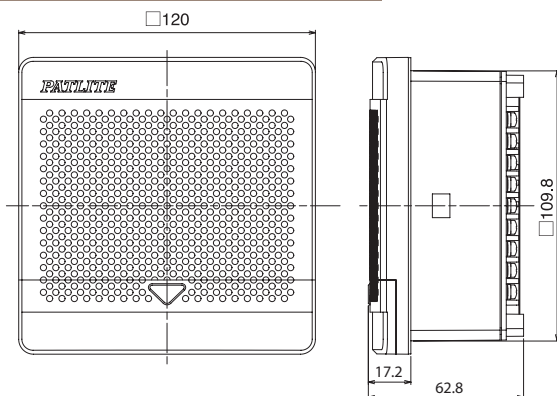

Dimensions (Unit: mm)