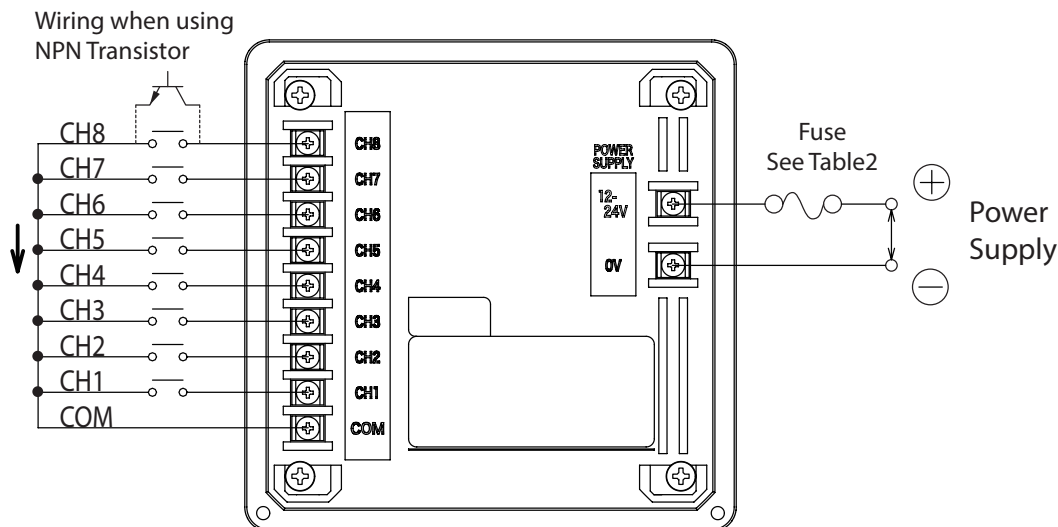

Wiring

Melody List

Type A		(Japan Only)	
Beep (slow intermittent)	Stutter (rapid intermittent)	Bell (clear high-pitch)	Yelp (rapid siren)
Rapid Hi-Lo	Melody Chime	Synthesized Piano	Synthesized Bell
Stutter + Bell	Synthesized Melody	Chime	Call Sign
Fur Elise	Maiden's Prayer	Bach Minuet in Gmaj	Annie Laurie
London Bridge is falling down	Hol-di-ri-Dia	Mary had a little Lamb	Camptown Races
Cuckoo Song	Village Blacksmith	On the Bridge of Avignon	Daydream Believer
Amaryllis	Mozart Symphony No. 40	Quiet Lakeside	Ich bin ein Musikante
Spanish Romance	Katyusha	Grandfather's Clock	Ave Maria

Type D		(Japan Only)	
Beep (slow intermittent)	Stutter (rapid intermittent)	Bell (clear high-pitch)	Yelp (rapid siren)
Rapid Hi-Lo	Melody Chime	Synthesized Piano	Synthesized Bell
Runner	Mamotte Agetai	Chime	Call Sign
Iribiao Kikinagara	September	Doyoubino Koibito	Akino Kehai
Saafu Tengoku Sukii Tengoku	Iro White-blend	Happy Birthday	Hi Ho
I've been working on the Railroad	The Bear Song	Toys Go "Cha-cha-cha"	Konnako Irukana
Schubert's Lullaby	Rudolph the red-nosed Reindeer	She Wore a Yellow Ribbon	My Darling, Clementine
Yellow Rose of Texas	Yankee Doodle	When the Saints Go Marching In	Londonderry Air

Type C		(Japan Only)	
Beep (slow intermittent)	Stutter (rapid intermittent)	Bell (clear high-pitch)	Yelp (rapid siren)
Rapid Hi-Lo	Synthesized Melody	Synthesized Piano	Synthesized Bell
Stutter + Bell	Synthesized Melody Chime	Chime	Call Sign
Can't take my eyes off of you	Top of the World	The Entertainer	Amazing Grace
Amairono Kamino Otome	Les Champs-Elysees	Canon	Rara Sunshine
Uchuusenkan Yamamoto	Oshiete	Makenaide	Gonna Fly Now (Theme from "Rocky")
I don't Wanna Miss a Thing	Yozorano Mukou	Aiwa Katsu	Haruyo Koi
Gattsudaze	Odoru Ponpokorin	Imasugu Kisu Mi	Truth

Type E		(Worldwide)	
Beep (slow intermittent)	Stutter + Bell	Inverted Reveille	Annie Laurie
Stutter (rapid intermittent)	Synthesized Melody	Galactic Motor	London Bridge is falling down
Bell (clear high-pitch)	Chime	Ringling Phone	Mary had a little Lamb
Yelp (rapid siren)	Call Sign	Two Tone	Camptown Races
Rapid Hi-Lo	Train Ride	Alarm Clock	Amaryllis
Melody Chime	Galloping Hi-Lo	Ringling Hi-Lo	Mozart Symphony No. 40
Synthesized Piano	Alien Chatter	Fur Elise	Ave Maria
Synthesized Bell	Falling Crystals	Bach Minuet in Gmaj	Grandfather's Clock

Specifications