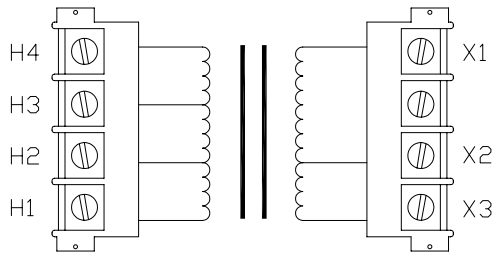

CONNECTION DIAGRAM

CONNECTION TABLE

PRIMARY		SECONDARY			
VOLT	TERM.	VOLT	TERM.	VOLT	TERM.
200	H4-H3	23	X3-X2	110	X3-X1
208	H4-H3	24	X3-X2	115	X3-X1
220	H4-H2	23	X3-X2	110	X3-X1
230	H4-H2	24	X3-X2	115	X3-X1
240	H4-H2	25	X3-X2	120	X3-X1
440	H4-H1	23	X3-X2	110	X3-X1
460	H4-H1	24	X3-X2	115	X3-X1
480	H4-H1	25	X3-X2	120	X3-X1

PROVIDED WITH SAFE TOUCH TERMINAL COVERS.  
NO INTEGRAL FUSING CAPABILITY.

DIMENSIONS

APPROX. WT.  
LBS  
(KG)

	A	B	C	D	E	MTG. SLOTS	
INCHES (MM)	3.75 (95)	4.50 (114)	4.00 (102)	2.81 (71)	3.75 (95)	0.203X0.460 (5.1X11.7)	