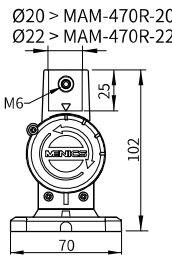

* MAP-0022 cannot be used with PTE/PTM series.

** Mounting base MAM-B090C is used for MT8B/8C.

*** ASG & MS86 needs pole adapter MAM-DS31 for pole mounting.

Mounting Pole ①

| Part | Part # | Description |
|------|-------------------|--|
| | MAP-0022* | Ø20mm, 0.87 in (22 mm) pole |
| | MAP-0060 | Ø20mm, 2.36 in (60 mm) pole |
| | MAP-0240 | Ø20mm, 9.45 in (240 mm) pole |
| | MAP-0750 | Ø20mm, 29.53 in (750 mm) pole |
| | MAP-1000 | Ø20mm, 39.37 in (1,000 mm) pole |
| | MAP-225-22 | Ø22mm, 8.86 in (225 mm) pole 1/2 NPT Thread top |

MAM-B070F

MAM-B070D

MAM-470R-20
MAM-470R-22

90° Angle Mounting with Pole & Base

MAM-B090C

| Part | Part # | Description |
|------|--------------------|---|
| | MAM-B070C | Ø70mm Plastic Base |
| | MAM-B070D | Ø70mm Plastic Base with Water-Proof Rubber Gasket |
| ② | MAM-470R-20 | Ø70mm Plastic Folding Base 90° angle, for 20mm pole |
| | MAM-470R-22 | Ø70mm Plastic Folding Base 90° angle, for 22mm pole |
| | MAM-B090C | Ø90mm Plastic Base |

Threaded Poles ④

| | | |
|---|---------------------|---|
| ④ | MAP-M043 | Ø20mm, 1.69 in (43 mm) threaded pole with 2 nuts |
| | MAP-M240 | Ø20mm, 9.45 in (240 mm) threaded pole with 2 nuts |
| | MAP-M750 | Ø20mm, 29.53 in (750 mm) threaded pole with 2 nuts |
| | MAP-M1000 | Ø20mm, 39.37 in (1,000 mm) threaded pole with 2 nuts |
| | MAP-M240-22D | Ø22mm, 9.45 in (240 mm), 1/2 NPT thread top & 2 x M20 Nuts bottom |