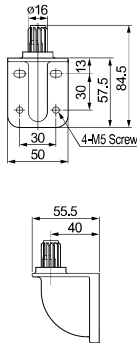

Threaded Poles ④

| | | |
|---|---------------------|---|
| ④ | MAP-M043 | Ø20mm, 1.69 in (43 mm) threaded pole with 2 nuts |
| | MAP-M240 | Ø20mm, 9.45 in (240 mm) threaded pole with 2 nuts |
| | MAP-M750 | Ø20mm, 29.53 in (750 mm) threaded pole with 2 nuts |
| | MAP-M1000 | Ø20mm, 39.37 in (1,000 mm) threaded pole with 2 nuts |
| | MAP-M240-22D | Ø22mm, 9.45 in (240 mm), 1/2 NPT thread top & 2 x M20 Nuts bottom |

⑤ L-angle Bracket

MAM-DS25

Pole Adaptor

Conduit Direct Mount Option

Pole Mounting Adaptor

Pole Extension Adaptor

1/2" NPT
Mounting Adaptor

MAP-N033

Semi-assembled Pole Mounting Base

SAM-T115

SAM-T135

Wall Mounting Brackets ⑥

MAP-DS30

MAP-DS40

MAM-DS26

MAM-DS27

MAM-DS28

MAM-DS29

MAM-DS33

MAM-DS37

MAM-DS38

| Part | Part # | Description |
|------|---------------------|--|
| | MAP-DS30-BLK | Plastic Wall Mounting Bracket, Black |
| | MAP-DS30-BGE | Plastic Wall Mounting Bracket, Beige |
| | MAP-DS40-BLK | Plastic Wall Mounting Bracket, Black (Pole required) |
| | MAP-DS40-BGE | Plastic Wall Mounting Bracket, Beige (Pole required) |
| ⑥ | MAM-DS26 | Metal Wall Mounting Bracket |
| | MAM-DS27 | Metal Wall Mounting Bracket |
| | MAM-DS28 | Metal Wall Mounting Bracket |
| | MAM-DS29 | Metal Wall Mounting Bracket |
| | MAM-DS33 | Metal Wall Mounting Bracket |
| | MAM-DS37 | Metal Wall Mounting Bracket |
| | MAM-DS38 | Metal Wall Mounting Bracket |