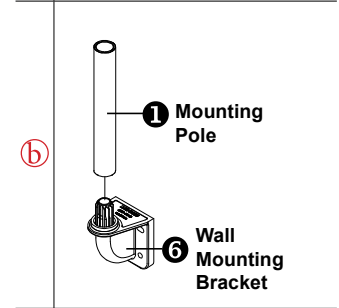

Mounting Options

| Series | | Pole with Base Mounting ^a | | Pole + Wall Mounting | | Direct Wall Mounting (without Pole) |
|---------------|------------|--|---|--|--------------------|--|
| | | Pole | Mounting Base | Pole | Wall Mount Bracket | |
| Stack Lights | PTE/PTM * | MAP-0022 MAP-0060 MAP-0240 MAP-0750 MAP-1000 | MAM-B070C MAM-B070D MAM-DS32A MAM-470R-20 MAM-DS42R-20C | MAP-0022 MAP-0060 MAP-0240 MAP-0750 MAP-1000 | MAP-DS40 | Direct Mounting Type: MAM-DS25 ^e |
| | PME | | | | | N/A |
| | MT4B/5B/5C | | | MAP-M043 MAP-M240 MAP-M750 MAP-M1000 | MAM-DS25 | |
| | MT8B/8C ** | | | | | MAP-M240-22D (ø22mm) |
| | PY7 | N/A | | MAM-DS25 ^e | | |
| | PLD | N/A | | MAM-DS25 ^e | | |
| | MSG5 | Stud Mounting Type | | MAM-DS33 ^d | | |
| Beacon Lights | MS66 | MAP-0022 MAP-0060 MAP-0240 MAP-0750 MAP-1000 | MAM-B070C MAM-B070D MAM-DS32A MAM-470R-20 MAM-DS42R-20C | MAP-0022 MAP-0060 MAP-0240 MAP-0750 MAP-1000 | MAP-DS40 | M Type: MAM-DS25 ^e G Type: MAP-DS30 ^d MAM-DS28 |
| | ASG *** | | | | | MAP-M043 MAP-M240 MAP-M750 MAP-M1000 |
| | MS86 *** | | | MAP-M240-22D (ø22mm) | MAM-DS25 | |
| | MS70 | SAM-T115 (ø25mm Pole) | | | | MAM-DS29 ^d |
| | MS115 | SAM-T135 (ø25mm Pole) | | MAM-DS37 ^d | | |
| | MS135 | Stud Mounting Type | | MAP-DS30 ^d MAM-DS26 | | |
| | ML | Stud Mounting Type | | MAM-DS25 ^e | | |
| | MS56 | Stud Mounting Type | | MAM-DS27 ^d | | |
| | AVG | Stud Mounting Type | | | | |

* MAP-0022 cannot be used with PTE/PTM series.

** Mounting base MAM-B090C is used for MT8B/8C.

*** ASG & MS86 needs pole adapter MAM-DS31 for pole mounting.

Mounting Pole ①

| Part | Part # | Description |
|------|-------------------|--|
| | MAP-0022* | Ø20mm, 0.87 in (22 mm) pole |
| | MAP-0060 | Ø20mm, 2.36 in (60 mm) pole |
| | MAP-0240 | Ø20mm, 9.45 in (240 mm) pole |
| | MAP-0750 | Ø20mm, 29.53 in (750 mm) pole |
| | MAP-1000 | Ø20mm, 39.37 in (1,000 mm) pole |
| | MAP-225-22 | Ø22mm, 8.86 in (225 mm) pole 1/2 NPT Thread top |