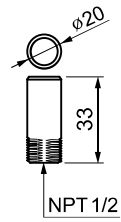

Threaded Poles ④

| | | |
|---|---------------------|---|
| ④ | MAP-M043 | Ø20mm, 1.69 in (43 mm) threaded pole with 2 nuts |
| | MAP-M240 | Ø20mm, 9.45 in (240 mm) threaded pole with 2 nuts |
| | MAP-M750 | Ø20mm, 29.53 in (750 mm) threaded pole with 2 nuts |
| | MAP-M1000 | Ø20mm, 39.37 in (1,000 mm) threaded pole with 2 nuts |
| | MAP-M240-22D | Ø22mm, 9.45 in (240 mm), 1/2 NPT thread top & 2 x M20 Nuts bottom |

⑤ L-angle Bracket

MAM-DS25

Pole Adaptor

Conduit Direct Mount Option

Pole Mounting Adaptor

Pole Extension Adaptor

1/2" NPT
Mounting Adaptor

MAP-N033

Semi-assembled Pole Mounting Base

SAM-T115

SAM-T135

Wall Mounting Brackets ⑥

MAP-DS30

MAP-DS40

MAM-DS26

MAM-DS27