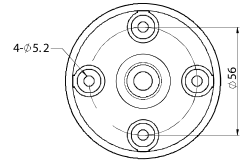

* MAP-0022 cannot be used with PTE/PTM series.

** Mounting base MAM-B090C is used for MT8B/8C.

*** ASG & MS86 needs pole adapter MAM-DS31 for pole mounting.

Mounting Pole ①

| Part | Part # | Description |
|------|-------------------|--|
| | MAP-0022* | Ø20mm, 0.87 in (22 mm) pole |
| | MAP-0060 | Ø20mm, 2.36 in (60 mm) pole |
| | MAP-0240 | Ø20mm, 9.45 in (240 mm) pole |
| | MAP-0750 | Ø20mm, 29.53 in (750 mm) pole |
| | MAP-1000 | Ø20mm, 39.37 in (1,000 mm) pole |
| | MAP-225-22 | Ø22mm, 8.86 in (225 mm) pole 1/2 NPT Thread top |

①

* MAP-0022 CANNOT be used with PTE & PTM Series.

③ Aluminum Mounting Bases

MAM-DS42R-20C
MAM-DS42R-22C

MAM-DS32A

MAM-DS32C

Plastic Mounting Bases ②

MAM-B070C

MAM-B070F

MAM-B070D

MAM-470R-20
MAM-470R-22

90° Angle Mounting with Pole & Base

MAM-B090C

| Part | Part # | Description |
|------|--------------------|---|
| | MAM-B070C | Ø70mm Plastic Base |
| | MAM-B070D | Ø70mm Plastic Base with Water-Proof Rubber Gasket |
| ② | MAM-470R-20 | Ø70mm Plastic Folding Base 90° angle, for 20mm pole |
| | MAM-470R-22 | Ø70mm Plastic Folding Base 90° angle, for 22mm pole |
| | MAM-B090C | Ø90mm Plastic Base |

Threaded Poles ④

| | | |
|---|---------------------|---|
| ④ | MAP-M043 | Ø20mm, 1.69 in (43 mm) threaded pole with 2 nuts |
| | MAP-M240 | Ø20mm, 9.45 in (240 mm) threaded pole with 2 nuts |
| | MAP-M750 | Ø20mm, 29.53 in (750 mm) threaded pole with 2 nuts |
| | MAP-M1000 | Ø20mm, 39.37 in (1,000 mm) threaded pole with 2 nuts |
| | MAP-M240-22D | Ø22mm, 9.45 in (240 mm), 1/2 NPT thread top & 2 x M20 Nuts bottom |