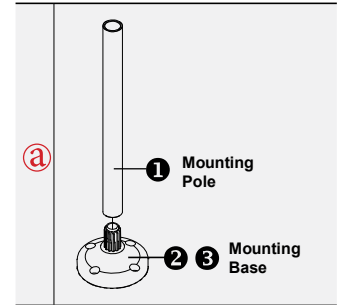

Mounting Options

| Series | | Pole with Base Mounting ^a | | Pole + Wall Mounting | | Direct Wall Mounting (without Pole) |
|---------------|------------|--|---|--|--------------------|--|
| | | Pole | Mounting Base | Pole | Wall Mount Bracket | |
| Stack Lights | PTE/PTM * | MAP-0022 MAP-0060 MAP-0240 MAP-0750 MAP-1000 | MAM-B070C MAM-B070D MAM-DS32A MAM-470R-20 MAM-DS42R-20C | MAP-0022 MAP-0060 MAP-0240 MAP-0750 MAP-1000 | MAP-DS40 | Direct Mounting Type: MAM-DS25 ^e |
| | PME | | | | | N/A |
| | MT4B/5B/5C | | | MAP-M043 MAP-M240 MAP-M750 MAP-M1000 | MAM-DS25 | |
| | MT8B/8C ** | | | | | MAP-M240-22D (ø22mm) |
| | PY7 | N/A | | MAM-DS25 ^e | | |
| | PLD | N/A | | MAM-DS25 ^e | | |
| | MSG5 | Stud Mounting Type | | MAM-DS33 ^d | | |
| Beacon Lights | MS66 | MAP-0022 MAP-0060 MAP-0240 MAP-0750 MAP-1000 | MAM-B070C MAM-B070D MAM-DS32A MAM-470R-20 MAM-DS42R-20C | MAP-0022 MAP-0060 MAP-0240 MAP-0750 MAP-1000 | MAP-DS40 | M Type: MAM-DS25 ^e G Type: MAP-DS30 ^d MAM-DS28 |
| | ASG *** | | | | | MAP-M043 MAP-M240 MAP-M750 MAP-M1000 |
| | MS86 *** | | | MAP-M240-22D (ø22mm) | MAM-DS25 | |
| | MS70 | SAM-T115 (ø25mm Pole) | | | | MAM-DS29 ^d |
| | MS115 | SAM-T135 (ø25mm Pole) | | MAM-DS37 ^d | | |
| | MS135 | Stud Mounting Type | | MAP-DS30 ^d MAM-DS26 | | |
| | ML | Stud Mounting Type | | MAM-DS25 ^e | | |
| | MS56 | Stud Mounting Type | | MAM-DS27 ^d | | |
| | AVG | Stud Mounting Type | | | | |

* MAP-0022 cannot be used with PTE/PTM series.

** Mounting base MAM-B090C is used for MT8B/8C.

*** ASG & MS86 needs pole adapter MAM-DS31 for pole mounting.

Mounting Pole ①

| Part | Part # | Description |
|------|-------------------|--|
| | MAP-0022* | Ø20mm, 0.87 in (22 mm) pole |
| | MAP-0060 | Ø20mm, 2.36 in (60 mm) pole |
| | MAP-0240 | Ø20mm, 9.45 in (240 mm) pole |
| | MAP-0750 | Ø20mm, 29.53 in (750 mm) pole |
| | MAP-1000 | Ø20mm, 39.37 in (1,000 mm) pole |
| | MAP-225-22 | Ø22mm, 8.86 in (225 mm) pole 1/2 NPT Thread top |