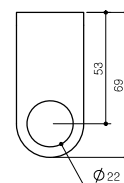

⑤ L-angle Bracket

MAM-DS25