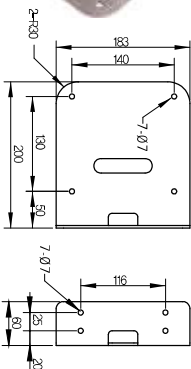

Pole Adaptor

Conduit Direct Mount Option

Pole Mounting Adaptor

Pole Extension Adaptor

1/2" NPT
Mounting Adaptor

MAP-N033

Semi-assembled Pole Mounting Base

SAM-T115

SAM-T135

Wall Mounting Brackets ⑥

MAP-DS30

MAP-DS40

MAM-DS26

MAM-DS27

MAM-DS28

MAM-DS29

MAM-DS33

MAM-DS37

MAM-DS38

Part	Part #	Description
	MAP-DS30-BLK	Plastic Wall Mounting Bracket, Black
	MAP-DS30-BGE	Plastic Wall Mounting Bracket, Beige
	MAP-DS40-BLK	Plastic Wall Mounting Bracket, Black (Pole required)
	MAP-DS40-BGE	Plastic Wall Mounting Bracket, Beige (Pole required)
⑥	MAM-DS26	Metal Wall Mounting Bracket
	MAM-DS27	Metal Wall Mounting Bracket
	MAM-DS28	Metal Wall Mounting Bracket
	MAM-DS29	Metal Wall Mounting Bracket
	MAM-DS33	Metal Wall Mounting Bracket
	MAM-DS37	Metal Wall Mounting Bracket
	MAM-DS38	Metal Wall Mounting Bracket