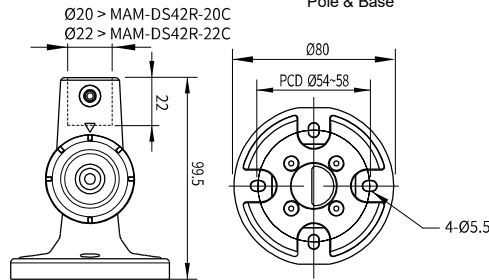

Mounting Pole ①

Part	Part #	Description
	MAP-0022*	Ø20mm, 0.87 in (22 mm) pole
	MAP-0060	Ø20mm, 2.36 in (60 mm) pole
	MAP-0240	Ø20mm, 9.45 in (240 mm) pole
	MAP-0750	Ø20mm, 29.53 in (750 mm) pole
	MAP-1000	Ø20mm, 39.37 in (1,000 mm) pole
	MAP-225-22	Ø22mm, 8.86 in (225 mm) pole 1/2 NPT Thread top

①

* MAP-0022 CANNOT be used with PTE & PTM Series.

③ Aluminum Mounting Bases

MAM-DS42R-20C
MAM-DS42R-22C

MAM-DS32A

MAM-DS32C

Plastic Mounting Bases ②

MAM-B070C

MAM-B070F

MAM-B070D

MAM-470R-20
MAM-470R-22

90° Angle Mounting with Pole & Base

MAM-B090C

Part	Part #	Description
	MAM-B070C	Ø70mm Plastic Base
	MAM-B070D	Ø70mm Plastic Base with Water-Proof Rubber Gasket
②	MAM-470R-20	Ø70mm Plastic Folding Base 90° angle, for 20mm pole
	MAM-470R-22	Ø70mm Plastic Folding Base 90° angle, for 22mm pole
	MAM-B090C	Ø90mm Plastic Base