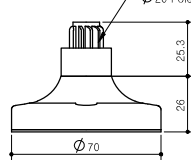

MAM-B070F

MAM-B070D

MAM-470R-20
MAM-470R-22

90° Angle Mounting with Pole & Base

MAM-B090C

| Part | Part # | Description |
|------|--------------------|---|
| | MAM-B070C | Ø70mm Plastic Base |
| | MAM-B070D | Ø70mm Plastic Base with Water-Proof Rubber Gasket |
| ② | MAM-470R-20 | Ø70mm Plastic Folding Base 90° angle, for 20mm pole |
| | MAM-470R-22 | Ø70mm Plastic Folding Base 90° angle, for 22mm pole |
| | MAM-B090C | Ø90mm Plastic Base |

Threaded Poles ④

| | | |
|---|---------------------|---|
| ④ | MAP-M043 | Ø20mm, 1.69 in (43 mm) threaded pole with 2 nuts |
| | MAP-M240 | Ø20mm, 9.45 in (240 mm) threaded pole with 2 nuts |
| | MAP-M750 | Ø20mm, 29.53 in (750 mm) threaded pole with 2 nuts |
| | MAP-M1000 | Ø20mm, 39.37 in (1,000 mm) threaded pole with 2 nuts |
| | MAP-M240-22D | Ø22mm, 9.45 in (240 mm), 1/2 NPT thread top & 2 x M20 Nuts bottom |