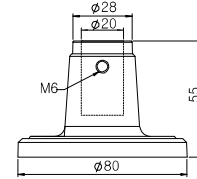

Mounting Pole ①

Part	Part #	Description
	MAP-0022*	Ø20mm, 0.87 in (22 mm) pole
	MAP-0060	Ø20mm, 2.36 in (60 mm) pole
	MAP-0240	Ø20mm, 9.45 in (240 mm) pole
	MAP-0750	Ø20mm, 29.53 in (750 mm) pole
	MAP-1000	Ø20mm, 39.37 in (1,000 mm) pole
	MAP-225-22	Ø22mm, 8.86 in (225 mm) pole 1/2 NPT Thread top

①

* MAP-0022 CANNOT be used with PTE & PTM Series.

③ Aluminum Mounting Bases

MAM-DS42R-20C
MAM-DS42R-22C

MAM-DS32A

MAM-DS32C

Plastic Mounting Bases ②

MAM-B070C

MAM-B070F

MAM-B070D

MAM-470R-20
MAM-470R-22

90° Angle Mounting with Pole & Base

MAM-B090C

Part	Part #	Description
	MAM-B070C	Ø70mm Plastic Base
	MAM-B070D	Ø70mm Plastic Base with Water-Proof Rubber Gasket
②	MAM-470R-20	Ø70mm Plastic Folding Base 90° angle, for 20mm pole
	MAM-470R-22	Ø70mm Plastic Folding Base 90° angle, for 22mm pole
	MAM-B090C	Ø90mm Plastic Base

Threaded Poles ④

④	MAP-M043	Ø20mm, 1.69 in (43 mm) threaded pole with 2 nuts
	MAP-M240	Ø20mm, 9.45 in (240 mm) threaded pole with 2 nuts
	MAP-M750	Ø20mm, 29.53 in (750 mm) threaded pole with 2 nuts
	MAP-M1000	Ø20mm, 39.37 in (1,000 mm) threaded pole with 2 nuts
	MAP-M240-22D	Ø22mm, 9.45 in (240 mm), 1/2 NPT thread top & 2 x M20 Nuts bottom

⑤ L-angle Bracket

MAM-DS25