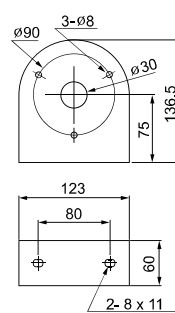

Threaded Poles ④

| | | |
|---|---------------------|---|
| ④ | MAP-M043 | Ø20mm, 1.69 in (43 mm) threaded pole with 2 nuts |
| | MAP-M240 | Ø20mm, 9.45 in (240 mm) threaded pole with 2 nuts |
| | MAP-M750 | Ø20mm, 29.53 in (750 mm) threaded pole with 2 nuts |
| | MAP-M1000 | Ø20mm, 39.37 in (1,000 mm) threaded pole with 2 nuts |
| | MAP-M240-22D | Ø22mm, 9.45 in (240 mm), 1/2 NPT thread top & 2 x M20 Nuts bottom |

⑤ L-angle Bracket

MAM-DS25

Pole Adaptor

Conduit Direct Mount Option

Pole Mounting Adaptor

Pole Extension Adaptor

1/2" NPT
Mounting Adaptor

MAP-N033

Semi-assembled Pole Mounting Base

SAM-T115

SAM-T135

Wall Mounting Brackets ⑥

MAP-DS30

MAP-DS40

MAM-DS26

MAM-DS27