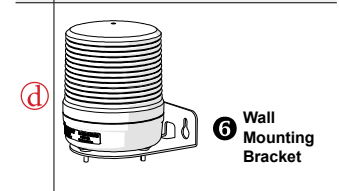

Mounting Options

| Series | | Pole with Base Mounting ^a | | Pole + Wall Mounting | | Direct Wall Mounting (without Pole) |
|---------------|------------|--|---|--|--------------------|--|
| | | Pole | Mounting Base | Pole | Wall Mount Bracket | |
| Stack Lights | PTE/PTM * | MAP-0022 MAP-0060 MAP-0240 MAP-0750 MAP-1000 | MAM-B070C MAM-B070D MAM-DS32A MAM-470R-20 MAM-DS42R-20C | MAP-0022 MAP-0060 MAP-0240 MAP-0750 MAP-1000 | MAP-DS40 | Direct Mounting Type: MAM-DS25 ^e |
| | PME | | | | | N/A |
| | MT4B/5B/5C | | | MAP-M043 MAP-M240 MAP-M750 MAP-M1000 | MAM-DS25 | |
| | MT8B/8C ** | | | | | MAP-M240-22D (ø22mm) |
| | PY7 | N/A | | MAM-DS25 ^e | | |
| | PLD | N/A | | MAM-DS25 ^e | | |
| | MSG5 | Stud Mounting Type | | MAM-DS33 ^d | | |
| Beacon Lights | MS66 | MAP-0022 MAP-0060 MAP-0240 MAP-0750 MAP-1000 | MAM-B070C MAM-B070D MAM-DS32A MAM-470R-20 MAM-DS42R-20C | MAP-0022 MAP-0060 MAP-0240 MAP-0750 MAP-1000 | MAP-DS40 | M Type: MAM-DS25 ^e G Type: MAP-DS30 ^d MAM-DS28 |
| | ASG *** | | | | | MAP-M043 MAP-M240 MAP-M750 MAP-M1000 |
| | MS86 *** | | | MAP-M240-22D (ø22mm) | MAM-DS25 | |
| | MS70 | SAM-T115 (ø25mm Pole) | | | | MAM-DS29 ^d |
| | MS115 | SAM-T135 (ø25mm Pole) | | MAM-DS37 ^d | | |
| | MS135 | Stud Mounting Type | | MAP-DS30 ^d MAM-DS26 | | |
| | ML | Stud Mounting Type | | MAM-DS25 ^e | | |
| | MS56 | Stud Mounting Type | | MAM-DS27 ^d | | |
| | AVG | Stud Mounting Type | | | | |