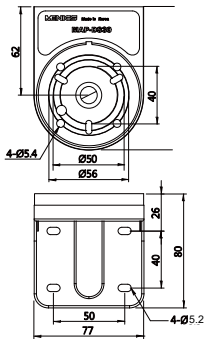

Threaded Poles ④

| | | |
|---|---------------------|---|
| ④ | MAP-M043 | Ø20mm, 1.69 in (43 mm) threaded pole with 2 nuts |
| | MAP-M240 | Ø20mm, 9.45 in (240 mm) threaded pole with 2 nuts |
| | MAP-M750 | Ø20mm, 29.53 in (750 mm) threaded pole with 2 nuts |
| | MAP-M1000 | Ø20mm, 39.37 in (1,000 mm) threaded pole with 2 nuts |
| | MAP-M240-22D | Ø22mm, 9.45 in (240 mm), 1/2 NPT thread top & 2 x M20 Nuts bottom |

⑤ L-angle Bracket

MAM-DS25

Pole Adaptor

Conduit Direct Mount Option

Pole Mounting Adaptor

Pole Extension Adaptor

1/2" NPT
Mounting Adaptor

MAP-N033

Semi-assembled Pole Mounting Base

SAM-T115

SAM-T135

Wall Mounting Brackets ⑥

MAP-DS30

MAP-DS40

MAM-DS26

MAM-DS27

MAM-DS28

MAM-DS29

MAM-DS33

MAM-DS37

MAM-DS38

| Part | Part # | Description |
|------|---------------------|--|
| | MAP-DS30-BLK | Plastic Wall Mounting Bracket, Black |
| | MAP-DS30-BGE | Plastic Wall Mounting Bracket, Beige |
| | MAP-DS40-BLK | Plastic Wall Mounting Bracket, Black (Pole required) |
| | MAP-DS40-BGE | Plastic Wall Mounting Bracket, Beige (Pole required) |
| ⑥ | MAM-DS26 | Metal Wall Mounting Bracket |
| | MAM-DS27 | Metal Wall Mounting Bracket |
| | MAM-DS28 | Metal Wall Mounting Bracket |
| | MAM-DS29 | Metal Wall Mounting Bracket |
| | MAM-DS33 | Metal Wall Mounting Bracket |
| | MAM-DS37 | Metal Wall Mounting Bracket |
| | MAM-DS38 | Metal Wall Mounting Bracket |