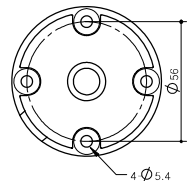

* MAP-0022 cannot be used with PTE/PTM series.

** Mounting base MAM-B090C is used for MT8B/8C.

*** ASG & MS86 needs pole adapter MAM-DS31 for pole mounting.

Mounting Pole ①

| Part | Part # | Description |
|------|-------------------|--|
| | MAP-0022* | Ø20mm, 0.87 in (22 mm) pole |
| | MAP-0060 | Ø20mm, 2.36 in (60 mm) pole |
| | MAP-0240 | Ø20mm, 9.45 in (240 mm) pole |
| | MAP-0750 | Ø20mm, 29.53 in (750 mm) pole |
| | MAP-1000 | Ø20mm, 39.37 in (1,000 mm) pole |
| | MAP-225-22 | Ø22mm, 8.86 in (225 mm) pole 1/2 NPT Thread top |

①

* MAP-0022 CANNOT be used with PTE & PTM Series.

③ Aluminum Mounting Bases

MAM-DS42R-20C
MAM-DS42R-22C

MAM-DS32A

MAM-DS32C

Plastic Mounting Bases ②

MAM-B070C

MAM-B070F

MAM-B070D

MAM-470R-20
MAM-470R-22

90° Angle Mounting with Pole & Base

MAM-B090C

| Part | Part # | Description |
|------|--------------------|---|
| | MAM-B070C | Ø70mm Plastic Base |
| | MAM-B070D | Ø70mm Plastic Base with Water-Proof Rubber Gasket |
| ② | MAM-470R-20 | Ø70mm Plastic Folding Base 90° angle, for 20mm pole |
| | MAM-470R-22 | Ø70mm Plastic Folding Base 90° angle, for 22mm pole |
| | MAM-B090C | Ø90mm Plastic Base |

Threaded Poles ④

| | | |
|---|---------------------|---|
| ④ | MAP-M043 | Ø20mm, 1.69 in (43 mm) threaded pole with 2 nuts |
| | MAP-M240 | Ø20mm, 9.45 in (240 mm) threaded pole with 2 nuts |
| | MAP-M750 | Ø20mm, 29.53 in (750 mm) threaded pole with 2 nuts |
| | MAP-M1000 | Ø20mm, 39.37 in (1,000 mm) threaded pole with 2 nuts |
| | MAP-M240-22D | Ø22mm, 9.45 in (240 mm), 1/2 NPT thread top & 2 x M20 Nuts bottom |