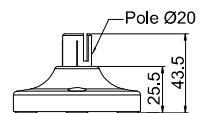

MAM-B070F

MAM-B070D

MAM-470R-20
MAM-470R-22

90° Angle Mounting with Pole & Base

MAM-B090C

| Part | Part # | Description |
|------|--------------------|---|
| | MAM-B070C | Ø70mm Plastic Base |
| | MAM-B070D | Ø70mm Plastic Base with Water-Proof Rubber Gasket |
| ② | MAM-470R-20 | Ø70mm Plastic Folding Base 90° angle, for 20mm pole |
| | MAM-470R-22 | Ø70mm Plastic Folding Base 90° angle, for 22mm pole |
| | MAM-B090C | Ø90mm Plastic Base |

Threaded Poles ④

| | | |
|---|---------------------|---|
| ④ | MAP-M043 | Ø20mm, 1.69 in (43 mm) threaded pole with 2 nuts |
| | MAP-M240 | Ø20mm, 9.45 in (240 mm) threaded pole with 2 nuts |
| | MAP-M750 | Ø20mm, 29.53 in (750 mm) threaded pole with 2 nuts |
| | MAP-M1000 | Ø20mm, 39.37 in (1,000 mm) threaded pole with 2 nuts |
| | MAP-M240-22D | Ø22mm, 9.45 in (240 mm), 1/2 NPT thread top & 2 x M20 Nuts bottom |