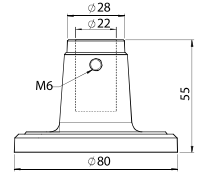

Mounting Pole ①

Part	Part #	Description
	MAP-0022*	Ø20mm, 0.87 in (22 mm) pole
	MAP-0060	Ø20mm, 2.36 in (60 mm) pole
	MAP-0240	Ø20mm, 9.45 in (240 mm) pole
	MAP-0750	Ø20mm, 29.53 in (750 mm) pole
	MAP-1000	Ø20mm, 39.37 in (1,000 mm) pole
	MAP-225-22	Ø22mm, 8.86 in (225 mm) pole 1/2 NPT Thread top

①

* MAP-0022 CANNOT be used with PTE & PTM Series.

③ Aluminum Mounting Bases

MAM-DS42R-20C
MAM-DS42R-22C

MAM-DS32A

MAM-DS32C

Plastic Mounting Bases ②

MAM-B070C

MAM-B070F

MAM-B070D

MAM-470R-20
MAM-470R-22

90° Angle Mounting with Pole & Base

MAM-B090C

Part	Part #	Description
	MAM-B070C	Ø70mm Plastic Base
	MAM-B070D	Ø70mm Plastic Base with Water-Proof Rubber Gasket
②	MAM-470R-20	Ø70mm Plastic Folding Base 90° angle, for 20mm pole
	MAM-470R-22	Ø70mm Plastic Folding Base 90° angle, for 22mm pole
	MAM-B090C	Ø90mm Plastic Base

Threaded Poles ④

④	MAP-M043	Ø20mm, 1.69 in (43 mm) threaded pole with 2 nuts
	MAP-M240	Ø20mm, 9.45 in (240 mm) threaded pole with 2 nuts
	MAP-M750	Ø20mm, 29.53 in (750 mm) threaded pole with 2 nuts
	MAP-M1000	Ø20mm, 39.37 in (1,000 mm) threaded pole with 2 nuts
	MAP-M240-22D	Ø22mm, 9.45 in (240 mm), 1/2 NPT thread top & 2 x M20 Nuts bottom

⑤ L-angle Bracket

MAM-DS25