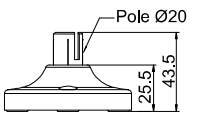

Plastic Mounting Bases ②

MAM-B070C