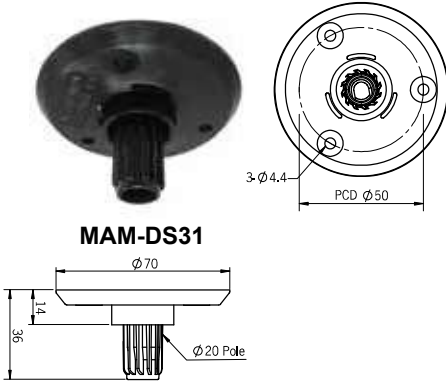

MAM-B070F

MAM-B070D

MAM-470R-20
MAM-470R-22

90° Angle Mounting with Pole & Base

MAM-B090C

| Part | Part # | Description |
|------|--------------------|---|
| | MAM-B070C | Ø70mm Plastic Base |
| | MAM-B070D | Ø70mm Plastic Base with Water-Proof Rubber Gasket |
| ② | MAM-470R-20 | Ø70mm Plastic Folding Base 90° angle, for 20mm pole |
| | MAM-470R-22 | Ø70mm Plastic Folding Base 90° angle, for 22mm pole |
| | MAM-B090C | Ø90mm Plastic Base |

Threaded Poles ④

| | | |
|---|---------------------|---|
| ④ | MAP-M043 | Ø20mm, 1.69 in (43 mm) threaded pole with 2 nuts |
| | MAP-M240 | Ø20mm, 9.45 in (240 mm) threaded pole with 2 nuts |
| | MAP-M750 | Ø20mm, 29.53 in (750 mm) threaded pole with 2 nuts |
| | MAP-M1000 | Ø20mm, 39.37 in (1,000 mm) threaded pole with 2 nuts |
| | MAP-M240-22D | Ø22mm, 9.45 in (240 mm), 1/2 NPT thread top & 2 x M20 Nuts bottom |

⑤ L-angle Bracket

MAM-DS25

Pole Adaptor

Conduit Direct Mount Option

Pole Mounting Adaptor

Pole Extension Adaptor

1/2" NPT
Mounting Adaptor

MAP-N033

Semi-assembled Pole Mounting Base

SAM-T115

SAM-T135

Wall Mounting Brackets ⑥

MAP-DS30

MAP-DS40

MAM-DS26

MAM-DS27