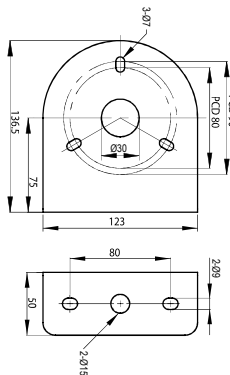

* MAP-0022 cannot be used with PTE/PTM series.

** Mounting base MAM-B090C is used for MT8B/8C.

*** ASG & MS86 needs pole adapter MAM-DS31 for pole mounting.

Mounting Pole ①

| Part | Part # | Description |
|------|-------------------|--|
| | MAP-0022* | Ø20mm, 0.87 in (22 mm) pole |
| | MAP-0060 | Ø20mm, 2.36 in (60 mm) pole |
| | MAP-0240 | Ø20mm, 9.45 in (240 mm) pole |
| | MAP-0750 | Ø20mm, 29.53 in (750 mm) pole |
| | MAP-1000 | Ø20mm, 39.37 in (1,000 mm) pole |
| | MAP-225-22 | Ø22mm, 8.86 in (225 mm) pole 1/2 NPT Thread top |

Threaded Poles ④

| | | |
|---|---------------------|---|
| ④ | MAP-M043 | Ø20mm, 1.69 in (43 mm) threaded pole with 2 nuts |
| | MAP-M240 | Ø20mm, 9.45 in (240 mm) threaded pole with 2 nuts |
| | MAP-M750 | Ø20mm, 29.53 in (750 mm) threaded pole with 2 nuts |
| | MAP-M1000 | Ø20mm, 39.37 in (1,000 mm) threaded pole with 2 nuts |
| | MAP-M240-22D | Ø22mm, 9.45 in (240 mm), 1/2 NPT thread top & 2 x M20 Nuts bottom |

Semi-assembled Pole Mounting Base

SAM-T115

SAM-T135

Wall Mounting Brackets ⑥

MAP-DS30

MAP-DS40

MAM-DS26

MAM-DS27

MAM-DS28

MAM-DS29

MAM-DS33

MAM-DS37

MAM-DS38

| Part | Part # | Description |
|------|---------------------|--|
| | MAP-DS30-BLK | Plastic Wall Mounting Bracket, Black |
| | MAP-DS30-BGE | Plastic Wall Mounting Bracket, Beige |
| | MAP-DS40-BLK | Plastic Wall Mounting Bracket, Black (Pole required) |
| | MAP-DS40-BGE | Plastic Wall Mounting Bracket, Beige (Pole required) |
| ⑥ | MAM-DS26 | Metal Wall Mounting Bracket |
| | MAM-DS27 | Metal Wall Mounting Bracket |
| | MAM-DS28 | Metal Wall Mounting Bracket |
| | MAM-DS29 | Metal Wall Mounting Bracket |
| | MAM-DS33 | Metal Wall Mounting Bracket |
| | MAM-DS37 | Metal Wall Mounting Bracket |
| | MAM-DS38 | Metal Wall Mounting Bracket |