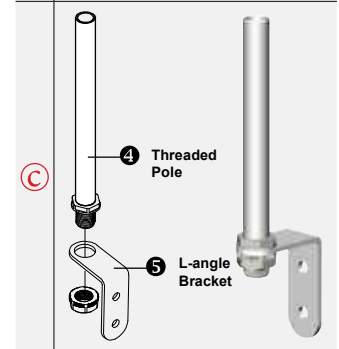

Mounting Options

| Series | | Pole with Base Mounting ^a | | Pole + Wall Mounting | | Direct Wall Mounting (without Pole) |
|---------------|------------|--|---|--|--------------------|--|
| | | Pole | Mounting Base | Pole | Wall Mount Bracket | |
| Stack Lights | PTE/PTM * | MAP-0022 MAP-0060 MAP-0240 MAP-0750 MAP-1000 | MAM-B070C MAM-B070D MAM-DS32A MAM-470R-20 MAM-DS42R-20C | MAP-0022 MAP-0060 MAP-0240 MAP-0750 MAP-1000 | MAP-DS40 | Direct Mounting Type: MAM-DS25 ^e |
| | PME | | | | | N/A |
| | MT4B/5B/5C | | | MAP-M043 MAP-M240 MAP-M750 MAP-M1000 | MAM-DS25 | |
| | MT8B/8C ** | | | | | MAP-M240-22D (ø22mm) |
| | PY7 | N/A | | MAM-DS25 ^e | | |
| | PLD | N/A | | MAM-DS25 ^e | | |
| | MSG5 | Stud Mounting Type | | MAM-DS33 ^d | | |
| Beacon Lights | MS66 | MAP-0022 MAP-0060 MAP-0240 MAP-0750 MAP-1000 | MAM-B070C MAM-B070D MAM-DS32A MAM-470R-20 MAM-DS42R-20C | MAP-0022 MAP-0060 MAP-0240 MAP-0750 MAP-1000 | MAP-DS40 | M Type: MAM-DS25 ^e G Type: MAP-DS30 ^d MAM-DS28 |
| | ASG *** | | | | | MAP-M043 MAP-M240 MAP-M750 MAP-M1000 |
| | MS86 *** | | | MAP-M240-22D (ø22mm) | MAM-DS25 | |
| | MS70 | SAM-T115 (ø25mm Pole) | | | | MAM-DS29 ^d |
| | MS115 | SAM-T135 (ø25mm Pole) | | MAM-DS37 ^d | | |
| | MS135 | Stud Mounting Type | | MAP-DS30 ^d MAM-DS26 | | |
| | ML | Stud Mounting Type | | MAM-DS25 ^e | | |
| | MS56 | Stud Mounting Type | | MAM-DS27 ^d | | |
| | AVG | Stud Mounting Type | | | | |

* MAP-0022 cannot be used with PTE/PTM series.

** Mounting base MAM-B090C is used for MT8B/8C.

*** ASG & MS86 needs pole adapter MAM-DS31 for pole mounting.

Mounting Pole ①

| Part | Part # | Description |
|------|-------------------|--|
| | MAP-0022* | Ø20mm, 0.87 in (22 mm) pole |
| | MAP-0060 | Ø20mm, 2.36 in (60 mm) pole |
| | MAP-0240 | Ø20mm, 9.45 in (240 mm) pole |
| | MAP-0750 | Ø20mm, 29.53 in (750 mm) pole |
| | MAP-1000 | Ø20mm, 39.37 in (1,000 mm) pole |
| | MAP-225-22 | Ø22mm, 8.86 in (225 mm) pole 1/2 NPT Thread top |