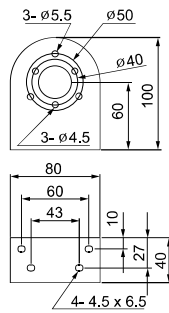

Threaded Poles ④

| | | |
|---|---------------------|---|
| ④ | MAP-M043 | Ø20mm, 1.69 in (43 mm) threaded pole with 2 nuts |
| | MAP-M240 | Ø20mm, 9.45 in (240 mm) threaded pole with 2 nuts |
| | MAP-M750 | Ø20mm, 29.53 in (750 mm) threaded pole with 2 nuts |
| | MAP-M1000 | Ø20mm, 39.37 in (1,000 mm) threaded pole with 2 nuts |
| | MAP-M240-22D | Ø22mm, 9.45 in (240 mm), 1/2 NPT thread top & 2 x M20 Nuts bottom |

⑤ L-angle Bracket

MAM-DS25

Pole Adaptor

Conduit Direct Mount Option

Pole Mounting Adaptor

Pole Extension Adaptor

1/2" NPT
Mounting Adaptor

MAP-N033

Semi-assembled Pole Mounting Base

SAM-T115

SAM-T135

Wall Mounting Brackets ⑥

MAP-DS30

MAP-DS40

MAM-DS26

MAM-DS27