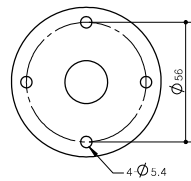

* MAP-0022 cannot be used with PTE/PTM series.

** Mounting base MAM-B090C is used for MT8B/8C.

*** ASG & MS86 needs pole adapter MAM-DS31 for pole mounting.

Mounting Pole ①

| Part | Part # | Description |
|------|-------------------|--|
| | MAP-0022* | Ø20mm, 0.87 in (22 mm) pole |
| | MAP-0060 | Ø20mm, 2.36 in (60 mm) pole |
| | MAP-0240 | Ø20mm, 9.45 in (240 mm) pole |
| | MAP-0750 | Ø20mm, 29.53 in (750 mm) pole |
| | MAP-1000 | Ø20mm, 39.37 in (1,000 mm) pole |
| | MAP-225-22 | Ø22mm, 8.86 in (225 mm) pole 1/2 NPT Thread top |

MAM-B070F

MAM-B070D

MAM-470R-20
MAM-470R-22

90° Angle Mounting with Pole & Base

MAM-B090C

| Part | Part # | Description |
|------|--------------------|---|
| | MAM-B070C | Ø70mm Plastic Base |
| | MAM-B070D | Ø70mm Plastic Base with Water-Proof Rubber Gasket |
| ② | MAM-470R-20 | Ø70mm Plastic Folding Base 90° angle, for 20mm pole |
| | MAM-470R-22 | Ø70mm Plastic Folding Base 90° angle, for 22mm pole |
| | MAM-B090C | Ø90mm Plastic Base |

Threaded Poles ④

| | | |
|---|---------------------|---|
| ④ | MAP-M043 | Ø20mm, 1.69 in (43 mm) threaded pole with 2 nuts |
| | MAP-M240 | Ø20mm, 9.45 in (240 mm) threaded pole with 2 nuts |
| | MAP-M750 | Ø20mm, 29.53 in (750 mm) threaded pole with 2 nuts |
| | MAP-M1000 | Ø20mm, 39.37 in (1,000 mm) threaded pole with 2 nuts |
| | MAP-M240-22D | Ø22mm, 9.45 in (240 mm), 1/2 NPT thread top & 2 x M20 Nuts bottom |