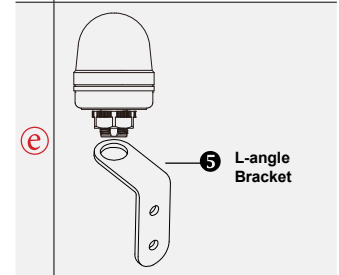

Mounting Options

| Series | | Pole with Base Mounting ^a | | Pole + Wall Mounting | | Direct Wall Mounting (without Pole) |
|---------------|------------|--|---|--|--------------------|--|
| | | Pole | Mounting Base | Pole | Wall Mount Bracket | |
| Stack Lights | PTE/PTM * | MAP-0022 MAP-0060 MAP-0240 MAP-0750 MAP-1000 | MAM-B070C MAM-B070D MAM-DS32A MAM-470R-20 MAM-DS42R-20C | MAP-0022 MAP-0060 MAP-0240 MAP-0750 MAP-1000 | MAP-DS40 | Direct Mounting Type: MAM-DS25 ^e |
| | PME | | | | | N/A |
| | MT4B/5B/5C | | | MAP-M043 MAP-M240 MAP-M750 MAP-M1000 | MAM-DS25 | |
| | MT8B/8C ** | | | | | MAP-M240-22D (ø22mm) |
| | PY7 | N/A | | MAM-DS25 ^e | | |
| | PLD | N/A | | MAM-DS25 ^e | | |
| | MSG5 | Stud Mounting Type | | MAM-DS33 ^d | | |
| Beacon Lights | MS66 | MAP-0022 MAP-0060 MAP-0240 MAP-0750 MAP-1000 | MAM-B070C MAM-B070D MAM-DS32A MAM-470R-20 MAM-DS42R-20C | MAP-0022 MAP-0060 MAP-0240 MAP-0750 MAP-1000 | MAP-DS40 | M Type: MAM-DS25 ^e G Type: MAP-DS30 ^d MAM-DS28 |
| | ASG *** | | | | | MAP-M043 MAP-M240 MAP-M750 MAP-M1000 |
| | MS86 *** | | | MAP-M240-22D (ø22mm) | MAM-DS25 | |
| | MS70 | SAM-T115 (ø25mm Pole) | | | | MAM-DS29 ^d |
| | MS115 | SAM-T135 (ø25mm Pole) | | MAM-DS37 ^d | | |
| | MS135 | Stud Mounting Type | | MAP-DS30 ^d MAM-DS26 | | |
| | ML | Stud Mounting Type | | MAM-DS25 ^e | | |
| | MS56 | Stud Mounting Type | | MAM-DS27 ^d | | |
| | AVG | Stud Mounting Type | | | | |

* MAP-0022 cannot be used with PTE/PTM series.

** Mounting base MAM-B090C is used for MT8B/8C.

*** ASG & MS86 needs pole adapter MAM-DS31 for pole mounting.

Mounting Pole ①

| Part | Part # | Description |
|------|-------------------|--|
| | MAP-0022* | Ø20mm, 0.87 in (22 mm) pole |
| | MAP-0060 | Ø20mm, 2.36 in (60 mm) pole |
| | MAP-0240 | Ø20mm, 9.45 in (240 mm) pole |
| | MAP-0750 | Ø20mm, 29.53 in (750 mm) pole |
| | MAP-1000 | Ø20mm, 39.37 in (1,000 mm) pole |
| | MAP-225-22 | Ø22mm, 8.86 in (225 mm) pole 1/2 NPT Thread top |