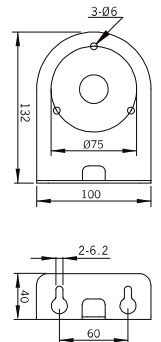

Pole Adaptor

Conduit Direct Mount Option

Pole Mounting Adaptor

Pole Extension Adaptor

1/2" NPT
Mounting Adaptor

MAP-N033

Semi-assembled Pole Mounting Base

SAM-T115

SAM-T135

Wall Mounting Brackets ⑥

MAP-DS30

MAP-DS40

MAM-DS26

MAM-DS27

MAM-DS28

MAM-DS29

MAM-DS33

MAM-DS37

MAM-DS38

Part	Part #	Description
	MAP-DS30-BLK	Plastic Wall Mounting Bracket, Black
	MAP-DS30-BGE	Plastic Wall Mounting Bracket, Beige
	MAP-DS40-BLK	Plastic Wall Mounting Bracket, Black (Pole required)
	MAP-DS40-BGE	Plastic Wall Mounting Bracket, Beige (Pole required)
⑥	MAM-DS26	Metal Wall Mounting Bracket
	MAM-DS27	Metal Wall Mounting Bracket
	MAM-DS28	Metal Wall Mounting Bracket
	MAM-DS29	Metal Wall Mounting Bracket
	MAM-DS33	Metal Wall Mounting Bracket
	MAM-DS37	Metal Wall Mounting Bracket
	MAM-DS38	Metal Wall Mounting Bracket