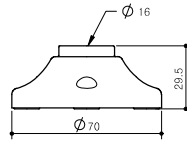

MAM-B070F

MAM-B070D

MAM-470R-20
MAM-470R-22

90° Angle Mounting with Pole & Base

MAM-B090C

| Part | Part # | Description |
|------|--------------------|---|
| | MAM-B070C | Ø70mm Plastic Base |
| | MAM-B070D | Ø70mm Plastic Base with Water-Proof Rubber Gasket |
| ② | MAM-470R-20 | Ø70mm Plastic Folding Base 90° angle, for 20mm pole |
| | MAM-470R-22 | Ø70mm Plastic Folding Base 90° angle, for 22mm pole |
| | MAM-B090C | Ø90mm Plastic Base |

Threaded Poles ④

| | | |
|---|---------------------|---|
| ④ | MAP-M043 | Ø20mm, 1.69 in (43 mm) threaded pole with 2 nuts |
| | MAP-M240 | Ø20mm, 9.45 in (240 mm) threaded pole with 2 nuts |
| | MAP-M750 | Ø20mm, 29.53 in (750 mm) threaded pole with 2 nuts |
| | MAP-M1000 | Ø20mm, 39.37 in (1,000 mm) threaded pole with 2 nuts |
| | MAP-M240-22D | Ø22mm, 9.45 in (240 mm), 1/2 NPT thread top & 2 x M20 Nuts bottom |