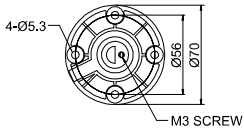

①

* MAP-0022 CANNOT be used with PTE & PTM Series.

③ Aluminum Mounting Bases

MAM-DS42R-20C
MAM-DS42R-22C

MAM-DS32A

MAM-DS32C

Plastic Mounting Bases ②

MAM-B070C

MAM-B070F

MAM-B070D

MAM-470R-20
MAM-470R-22

90° Angle Mounting with Pole & Base

MAM-B090C

| Part | Part # | Description |
|------|--------------------|---|
| | MAM-B070C | Ø70mm Plastic Base |
| | MAM-B070D | Ø70mm Plastic Base with Water-Proof Rubber Gasket |
| ② | MAM-470R-20 | Ø70mm Plastic Folding Base 90° angle, for 20mm pole |
| | MAM-470R-22 | Ø70mm Plastic Folding Base 90° angle, for 22mm pole |
| | MAM-B090C | Ø90mm Plastic Base |

Threaded Poles ④

| | | |
|---|---------------------|---|
| ④ | MAP-M043 | Ø20mm, 1.69 in (43 mm) threaded pole with 2 nuts |
| | MAP-M240 | Ø20mm, 9.45 in (240 mm) threaded pole with 2 nuts |
| | MAP-M750 | Ø20mm, 29.53 in (750 mm) threaded pole with 2 nuts |
| | MAP-M1000 | Ø20mm, 39.37 in (1,000 mm) threaded pole with 2 nuts |
| | MAP-M240-22D | Ø22mm, 9.45 in (240 mm), 1/2 NPT thread top & 2 x M20 Nuts bottom |