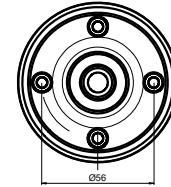

* MAP-0022 cannot be used with PTE/PTM series.

** Mounting base MAM-B090C is used for MT8B/8C.

*** ASG & MS86 needs pole adapter MAM-DS31 for pole mounting.

Mounting Pole ①

| Part | Part # | Description |
|------|-------------------|--|
| | MAP-0022* | Ø20mm, 0.87 in (22 mm) pole |
| | MAP-0060 | Ø20mm, 2.36 in (60 mm) pole |
| | MAP-0240 | Ø20mm, 9.45 in (240 mm) pole |
| | MAP-0750 | Ø20mm, 29.53 in (750 mm) pole |
| | MAP-1000 | Ø20mm, 39.37 in (1,000 mm) pole |
| | MAP-225-22 | Ø22mm, 8.86 in (225 mm) pole 1/2 NPT Thread top |

①

* MAP-0022 CANNOT be used with PTE & PTM Series.

③ Aluminum Mounting Bases

MAM-DS42R-20C
MAM-DS42R-22C

MAM-DS32A

MAM-DS32C

Plastic Mounting Bases ②

MAM-B070C

MAM-B070F

MAM-B070D

MAM-470R-20
MAM-470R-22

90° Angle Mounting with Pole & Base

MAM-B090C

| Part | Part # | Description |
|------|--------------------|---|
| | MAM-B070C | Ø70mm Plastic Base |
| | MAM-B070D | Ø70mm Plastic Base with Water-Proof Rubber Gasket |
| ② | MAM-470R-20 | Ø70mm Plastic Folding Base 90° angle, for 20mm pole |
| | MAM-470R-22 | Ø70mm Plastic Folding Base 90° angle, for 22mm pole |
| | MAM-B090C | Ø90mm Plastic Base |

Threaded Poles ④

| | | |
|---|---------------------|---|
| ④ | MAP-M043 | Ø20mm, 1.69 in (43 mm) threaded pole with 2 nuts |
| | MAP-M240 | Ø20mm, 9.45 in (240 mm) threaded pole with 2 nuts |
| | MAP-M750 | Ø20mm, 29.53 in (750 mm) threaded pole with 2 nuts |
| | MAP-M1000 | Ø20mm, 39.37 in (1,000 mm) threaded pole with 2 nuts |
| | MAP-M240-22D | Ø22mm, 9.45 in (240 mm), 1/2 NPT thread top & 2 x M20 Nuts bottom |