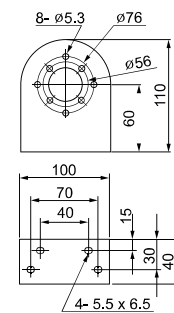

Pole Adaptor

Conduit Direct Mount Option

Pole Mounting Adaptor

Pole Extension Adaptor

1/2" NPT
Mounting Adaptor

MAP-N033

Semi-assembled Pole Mounting Base

SAM-T115

SAM-T135

Wall Mounting Brackets ⑥

MAP-DS30

MAP-DS40

MAM-DS26

MAM-DS27

MAM-DS28

MAM-DS29

MAM-DS33

MAM-DS37

MAM-DS38

Part	Part #	Description
	MAP-DS30-BLK	Plastic Wall Mounting Bracket, Black
	MAP-DS30-BGE	Plastic Wall Mounting Bracket, Beige
	MAP-DS40-BLK	Plastic Wall Mounting Bracket, Black (Pole required)
	MAP-DS40-BGE	Plastic Wall Mounting Bracket, Beige (Pole required)
⑥	MAM-DS26	Metal Wall Mounting Bracket
	MAM-DS27	Metal Wall Mounting Bracket
	MAM-DS28	Metal Wall Mounting Bracket
	MAM-DS29	Metal Wall Mounting Bracket
	MAM-DS33	Metal Wall Mounting Bracket
	MAM-DS37	Metal Wall Mounting Bracket
	MAM-DS38	Metal Wall Mounting Bracket