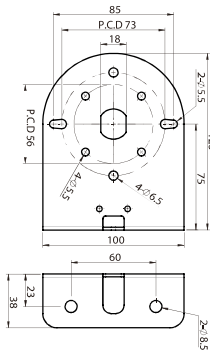

MAM-B070F

MAM-B070D

MAM-470R-20
MAM-470R-22

90° Angle Mounting with Pole & Base

MAM-B090C

| Part | Part # | Description |
|------|--------------------|---|
| | MAM-B070C | Ø70mm Plastic Base |
| | MAM-B070D | Ø70mm Plastic Base with Water-Proof Rubber Gasket |
| ② | MAM-470R-20 | Ø70mm Plastic Folding Base 90° angle, for 20mm pole |
| | MAM-470R-22 | Ø70mm Plastic Folding Base 90° angle, for 22mm pole |
| | MAM-B090C | Ø90mm Plastic Base |

Threaded Poles ④

| | | |
|---|---------------------|---|
| ④ | MAP-M043 | Ø20mm, 1.69 in (43 mm) threaded pole with 2 nuts |
| | MAP-M240 | Ø20mm, 9.45 in (240 mm) threaded pole with 2 nuts |
| | MAP-M750 | Ø20mm, 29.53 in (750 mm) threaded pole with 2 nuts |
| | MAP-M1000 | Ø20mm, 39.37 in (1,000 mm) threaded pole with 2 nuts |
| | MAP-M240-22D | Ø22mm, 9.45 in (240 mm), 1/2 NPT thread top & 2 x M20 Nuts bottom |

Semi-assembled Pole Mounting Base

SAM-T115

SAM-T135

Wall Mounting Brackets ⑥

MAP-DS30

MAP-DS40

MAM-DS26

MAM-DS27

MAM-DS28

MAM-DS29

MAM-DS33

MAM-DS37

MAM-DS38

| Part | Part # | Description |
|------|---------------------|--|
| | MAP-DS30-BLK | Plastic Wall Mounting Bracket, Black |
| | MAP-DS30-BGE | Plastic Wall Mounting Bracket, Beige |
| | MAP-DS40-BLK | Plastic Wall Mounting Bracket, Black (Pole required) |
| | MAP-DS40-BGE | Plastic Wall Mounting Bracket, Beige (Pole required) |
| ⑥ | MAM-DS26 | Metal Wall Mounting Bracket |
| | MAM-DS27 | Metal Wall Mounting Bracket |
| | MAM-DS28 | Metal Wall Mounting Bracket |
| | MAM-DS29 | Metal Wall Mounting Bracket |
| | MAM-DS33 | Metal Wall Mounting Bracket |
| | MAM-DS37 | Metal Wall Mounting Bracket |
| | MAM-DS38 | Metal Wall Mounting Bracket |