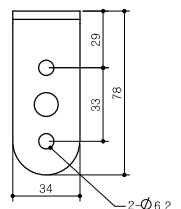

⑤ L-angle Bracket

MAM-DS25