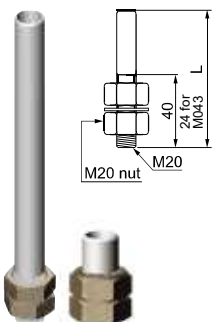

* MAP-0022 cannot be used with PTE/PTM series.

** Mounting base MAM-B090C is used for MT8B/8C.

*** ASG & MS86 needs pole adapter MAM-DS31 for pole mounting.

Mounting Pole ①

| Part | Part # | Description |
|------|-------------------|--|
| | MAP-0022* | Ø20mm, 0.87 in (22 mm) pole |
| | MAP-0060 | Ø20mm, 2.36 in (60 mm) pole |
| | MAP-0240 | Ø20mm, 9.45 in (240 mm) pole |
| | MAP-0750 | Ø20mm, 29.53 in (750 mm) pole |
| | MAP-1000 | Ø20mm, 39.37 in (1,000 mm) pole |
| | MAP-225-22 | Ø22mm, 8.86 in (225 mm) pole 1/2 NPT Thread top |

MAM-B070F

MAM-B070D

MAM-470R-20
MAM-470R-22

90° Angle Mounting with Pole & Base

MAM-B090C

| Part | Part # | Description |
|------|--------------------|---|
| | MAM-B070C | Ø70mm Plastic Base |
| | MAM-B070D | Ø70mm Plastic Base with Water-Proof Rubber Gasket |
| ② | MAM-470R-20 | Ø70mm Plastic Folding Base 90° angle, for 20mm pole |
| | MAM-470R-22 | Ø70mm Plastic Folding Base 90° angle, for 22mm pole |
| | MAM-B090C | Ø90mm Plastic Base |

Threaded Poles ④

| | | |
|---|---------------------|---|
| ④ | MAP-M043 | Ø20mm, 1.69 in (43 mm) threaded pole with 2 nuts |
| | MAP-M240 | Ø20mm, 9.45 in (240 mm) threaded pole with 2 nuts |
| | MAP-M750 | Ø20mm, 29.53 in (750 mm) threaded pole with 2 nuts |
| | MAP-M1000 | Ø20mm, 39.37 in (1,000 mm) threaded pole with 2 nuts |
| | MAP-M240-22D | Ø22mm, 9.45 in (240 mm), 1/2 NPT thread top & 2 x M20 Nuts bottom |

⑤ L-angle Bracket

MAM-DS25

Pole Adaptor

Conduit Direct Mount Option

Pole Mounting Adaptor

Pole Extension Adaptor

1/2" NPT
Mounting Adaptor

MAP-N033