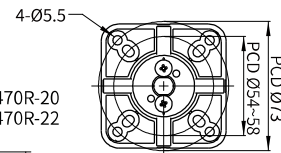

* MAP-0022 cannot be used with PTE/PTM series.

** Mounting base MAM-B090C is used for MT8B/8C.

*** ASG & MS86 needs pole adapter MAM-DS31 for pole mounting.

Mounting Pole ①

| Part | Part # | Description |
|------|-------------------|--|
| | MAP-0022* | Ø20mm, 0.87 in (22 mm) pole |
| | MAP-0060 | Ø20mm, 2.36 in (60 mm) pole |
| | MAP-0240 | Ø20mm, 9.45 in (240 mm) pole |
| | MAP-0750 | Ø20mm, 29.53 in (750 mm) pole |
| | MAP-1000 | Ø20mm, 39.37 in (1,000 mm) pole |
| | MAP-225-22 | Ø22mm, 8.86 in (225 mm) pole 1/2 NPT Thread top |

①

* MAP-0022 CANNOT be used with PTE & PTM Series.

③ Aluminum Mounting Bases

MAM-DS42R-20C
MAM-DS42R-22C

MAM-DS32A

MAM-DS32C

Plastic Mounting Bases ②

MAM-B070C

MAM-B070F

MAM-B070D

MAM-470R-20
MAM-470R-22

90° Angle Mounting with Pole & Base

MAM-B090C

| Part | Part # | Description |
|------|--------------------|---|
| | MAM-B070C | Ø70mm Plastic Base |
| | MAM-B070D | Ø70mm Plastic Base with Water-Proof Rubber Gasket |
| ② | MAM-470R-20 | Ø70mm Plastic Folding Base 90° angle, for 20mm pole |
| | MAM-470R-22 | Ø70mm Plastic Folding Base 90° angle, for 22mm pole |
| | MAM-B090C | Ø90mm Plastic Base |

Threaded Poles ④

| | | |
|---|---------------------|---|
| ④ | MAP-M043 | Ø20mm, 1.69 in (43 mm) threaded pole with 2 nuts |
| | MAP-M240 | Ø20mm, 9.45 in (240 mm) threaded pole with 2 nuts |
| | MAP-M750 | Ø20mm, 29.53 in (750 mm) threaded pole with 2 nuts |
| | MAP-M1000 | Ø20mm, 39.37 in (1,000 mm) threaded pole with 2 nuts |
| | MAP-M240-22D | Ø22mm, 9.45 in (240 mm), 1/2 NPT thread top & 2 x M20 Nuts bottom |