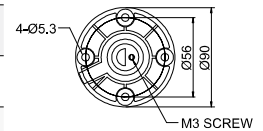

MAM-B070F

MAM-B070D

MAM-470R-20
MAM-470R-22

90° Angle Mounting with Pole & Base

MAM-B090C

| Part | Part # | Description |
|------|--------------------|---|
| | MAM-B070C | Ø70mm Plastic Base |
| | MAM-B070D | Ø70mm Plastic Base with Water-Proof Rubber Gasket |
| ② | MAM-470R-20 | Ø70mm Plastic Folding Base 90° angle, for 20mm pole |
| | MAM-470R-22 | Ø70mm Plastic Folding Base 90° angle, for 22mm pole |
| | MAM-B090C | Ø90mm Plastic Base |

Threaded Poles ④

| | | |
|---|---------------------|---|
| ④ | MAP-M043 | Ø20mm, 1.69 in (43 mm) threaded pole with 2 nuts |
| | MAP-M240 | Ø20mm, 9.45 in (240 mm) threaded pole with 2 nuts |
| | MAP-M750 | Ø20mm, 29.53 in (750 mm) threaded pole with 2 nuts |
| | MAP-M1000 | Ø20mm, 39.37 in (1,000 mm) threaded pole with 2 nuts |
| | MAP-M240-22D | Ø22mm, 9.45 in (240 mm), 1/2 NPT thread top & 2 x M20 Nuts bottom |