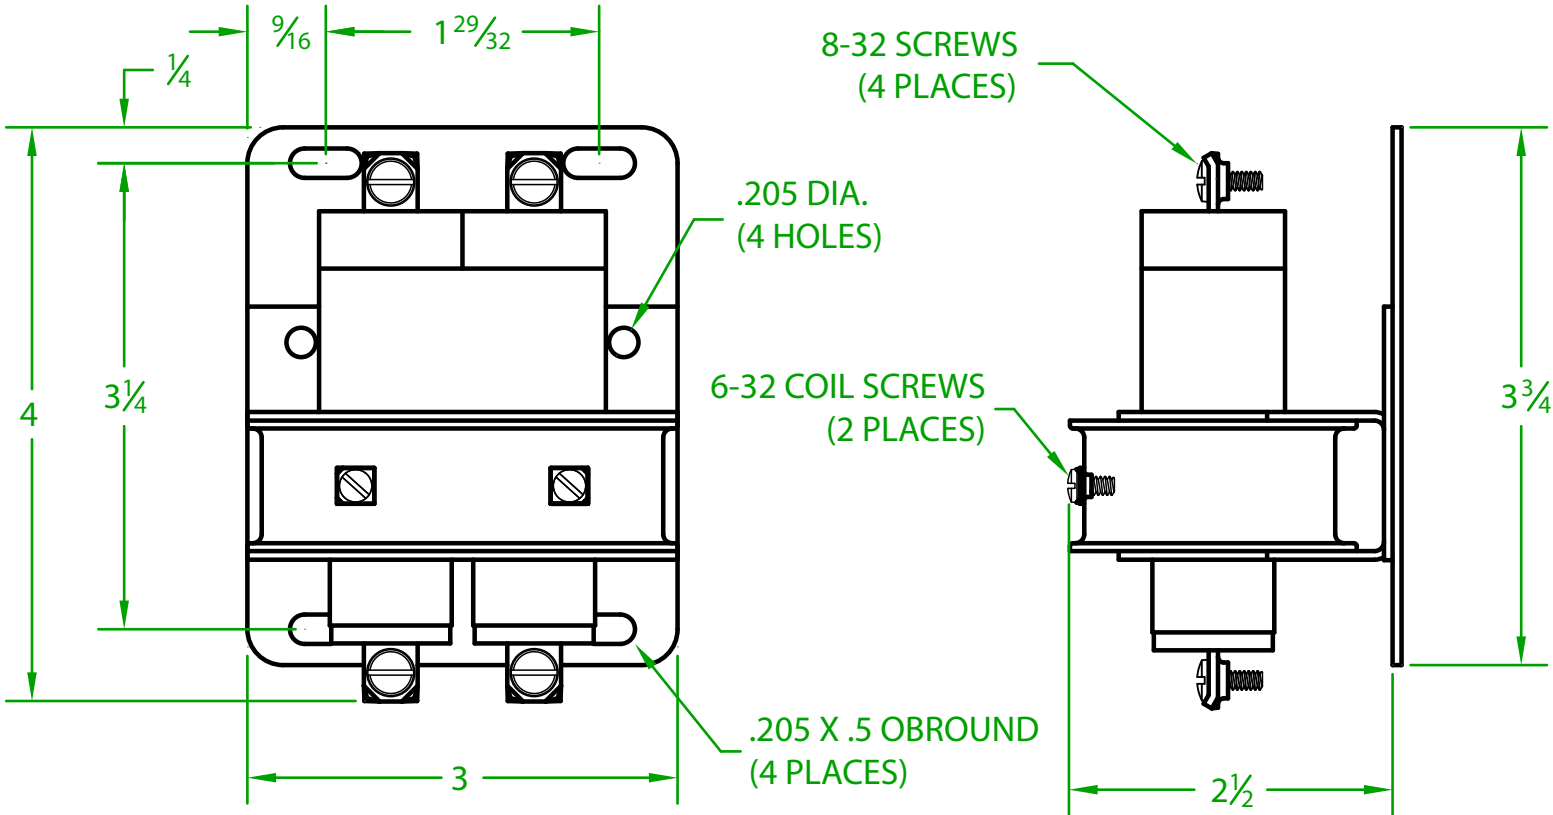

## 230NO-220AU

- \* CONTACT RESISTANCE .003 ohms
- \* DIELECTRIC WITHSTAND 2,500 VAC RMS
- \* OPERATE TIME 50 MILLISECONDS
- \* RELEASE TIME 80 MILLISECONDS

\* RATINGS:

CONTACTS: 30 AMP @ 600 VAC  
RESISTIVE

COIL: 208/240V 50/60 Hz

CURRENT: 56 mA

RESISTANCE: 1,300  $\Omega$

VA: 12.3 WATTAGE: 4.1

- \* TEMPERATURE RANGE -35° TO +85° C
- \* COIL TERMINALS #6 BINDING HEAD SCREWS  
TORQUE TO 7 IN-LB
- \* LOAD TERMINALS 8-32 WIRE BINDING SCREWS
- \* TWO POLE / SINGLE THROW
- \* MAGNETICALLY ACTIVATED
- \* MERCURY CONTACTOR