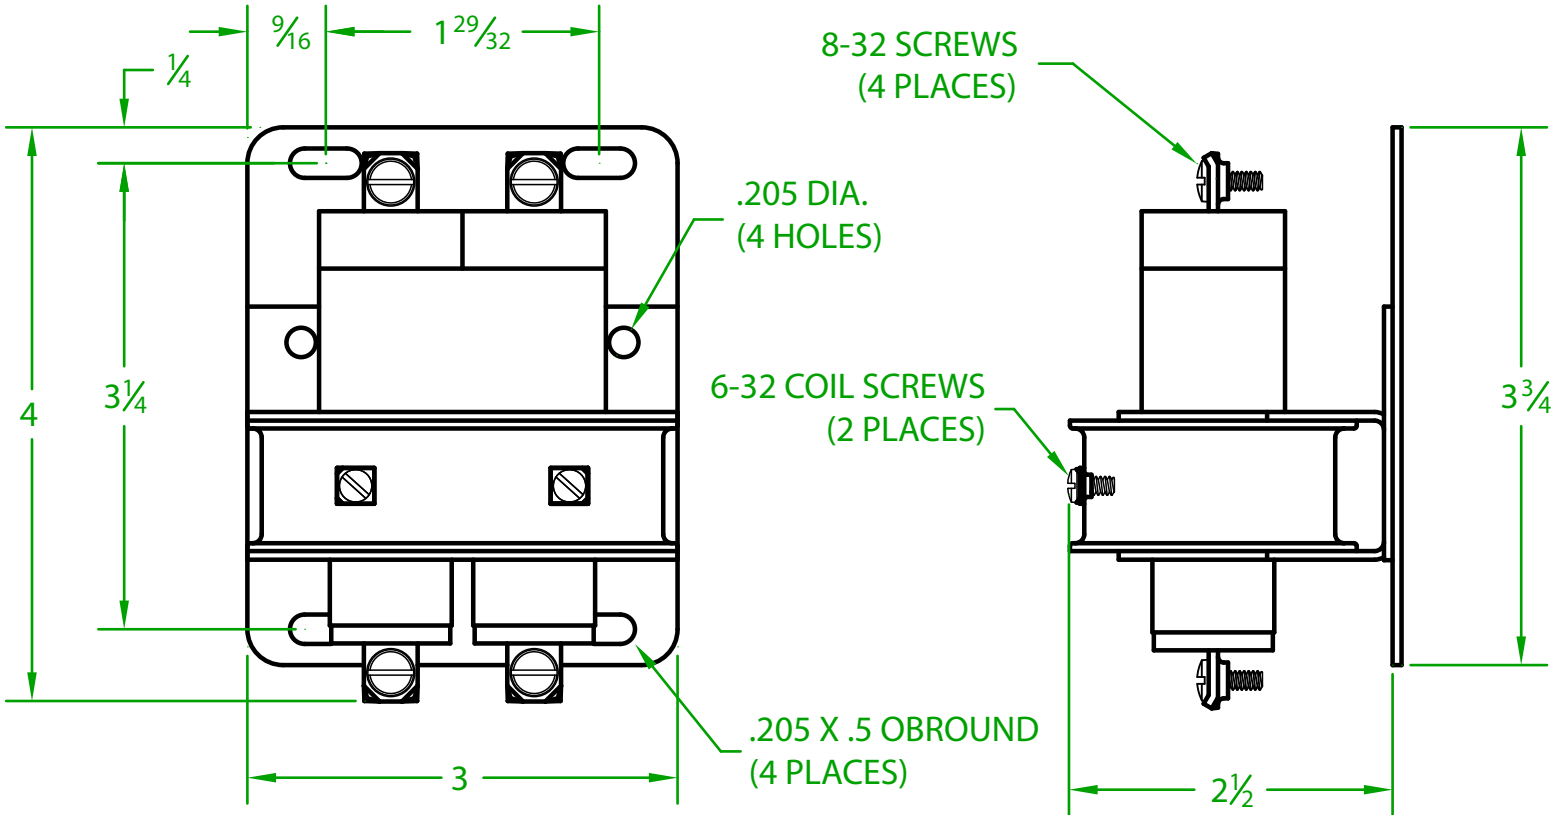

- * CONTACT RESISTANCE .003 ohms
- * DIELECTRIC WITHSTAND 2,500 VAC RMS
- * OPERATE TIME 50 MILLISECONDS
- * RELEASE TIME 80 MILLISECONDS

* RATINGS:

CONTACTS: 30 AMP @ 600 VAC
RESISTIVE

COIL: 120 V 50/60 Hz

CURRENT: 118mA

RESISTANCE: 317 Ω

VA: 14.2 WATTAGE: 4.4

- * TEMPERATURE RANGE -35° TO +85° C
- * COIL TERMINALS #6 BINDING HEAD SCREWS
TORQUE TO 7 IN-LB
- * LOAD TERMINALS 8-32 WIRE BINDING SCREWS
- * TWO POLE / SINGLE THROW
- * MAGNETICALLY ACTIVATED
- * MERCURY CONTACTOR