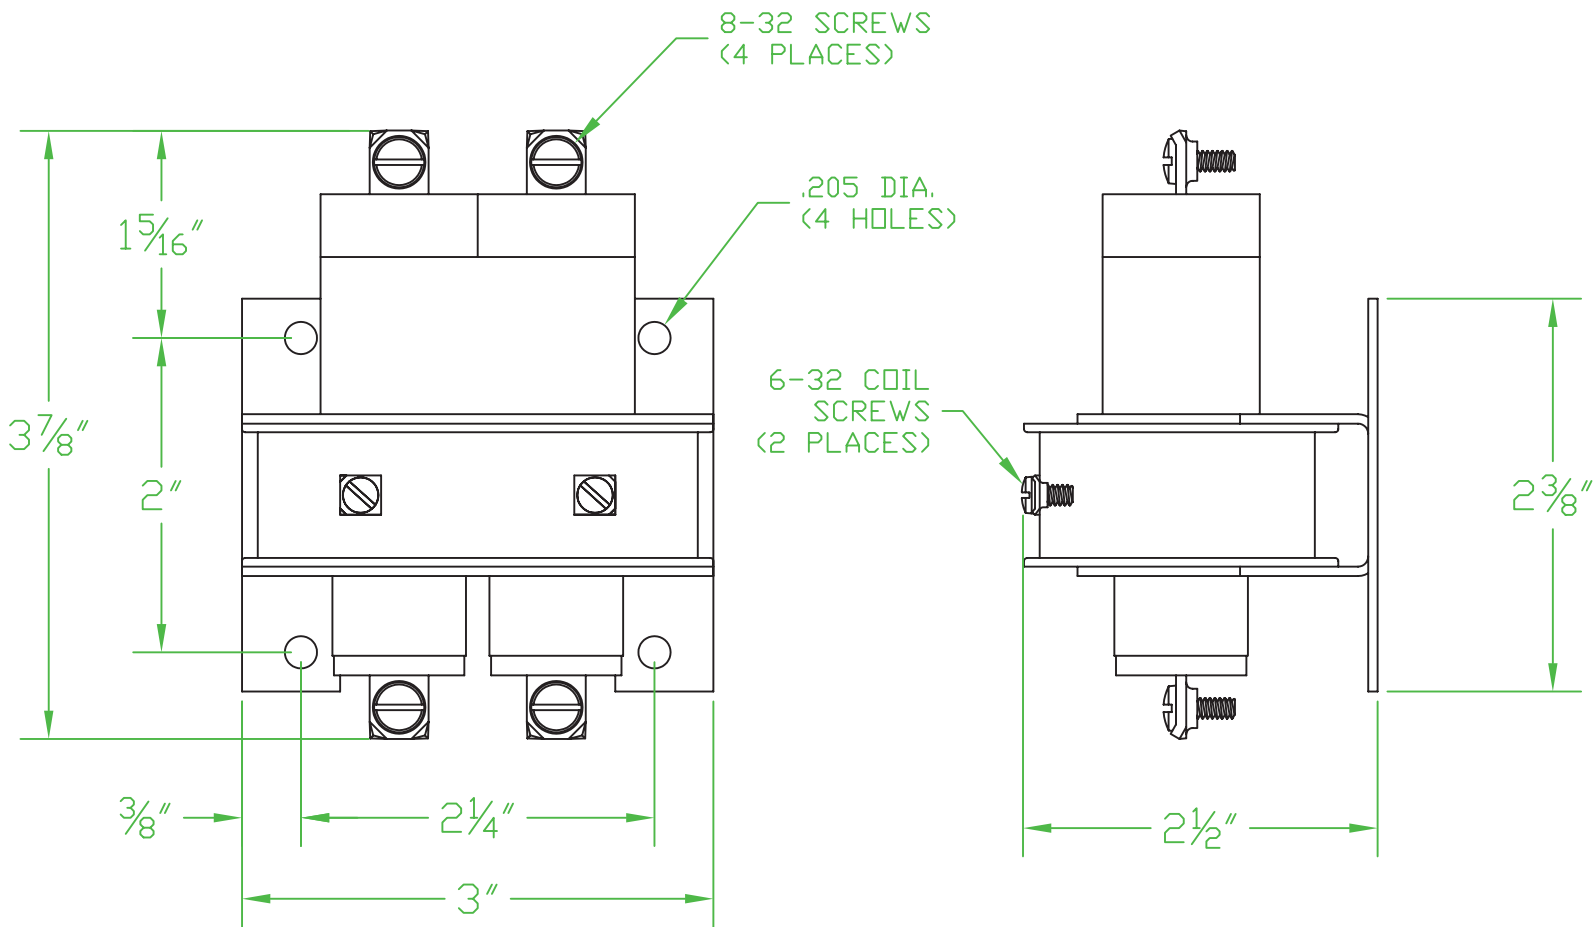

# MERCURY DISPLACEMENT INDUSTRIES, INC.

Post Office Box 710 - U.S. 12 East - Edwardsburg, Michigan 49112-0710

Phone (269) 663-8574 - Fax (269) 663-2924

(800) 634-4077

## 2 POLE 30 AMP NORMALLY OPEN

Contactors - Relays - Switches

<http://www.mdius.com>