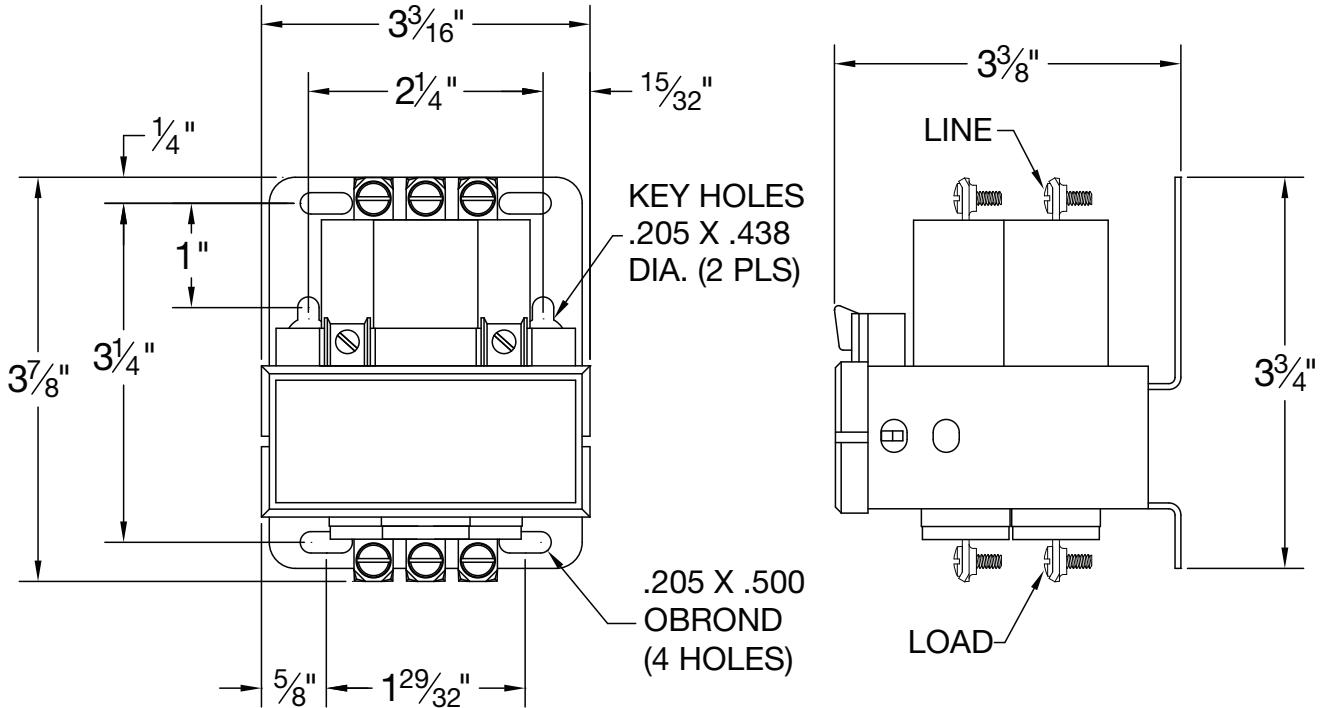

* CONTACT RESISTANCE .003 ohms

* DIELECTRIC WITHSTAND 2,500 VAC RMS

* OPERATE TIME 50 MILLISECONDS

* RELEASE TIME 70 MILLISECONDS

* RATINGS:

CONTACTS: 30 AMPS @ 600 VAC RES.

COIL: 208-240V 50/60 Hz

CURRENT: 86mA

RESISTANCE: 728Ω

VA: 18.9 WATTAGE: 5.5

* TEMPERATURE RANGE -35° TO +85° C

* COIL TERMINALS #6 BINDING HEAD SCREWS
TORQUE TO 7 IN-LB

* LOAD TERMINALS #8 BINDING HEAD SCREWS

* 3 POLE / SINGLE THROW

* MAGNETICALLY ACTIVATED