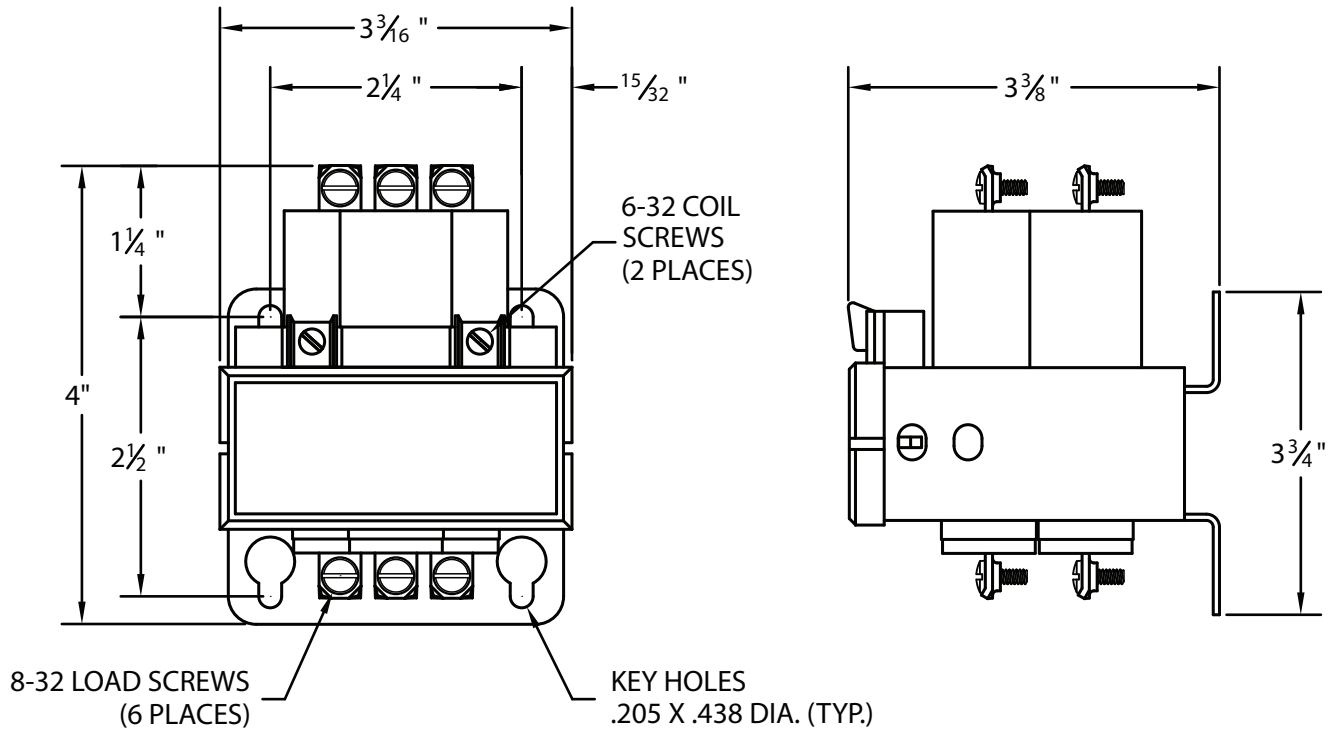

## 330NO-220A

INDUSTRIAL CONTROL EQUIPMENT

- \* CONTACT RESISTANCE .003 ohms
- \* DIELECTRIC WITHSTAND 2,500 VAC RMS
- \* OPERATE TIME 50 MILLISECONDS
- \* RELEASE TIME 70 MILLISECONDS
- \* RATINGS:  
CONTACTS: 30 AMPS @ 600 VAC RES.
- \* TEMPERATURE RANGE -35° TO +85° C
- \* COIL TERMINALS #6 BINDING HEAD SCREWS TORQUE TO 7 IN-LB
- \* LOAD TERMINALS #6 BINDING HEAD SCREWS
- \* 3 POLE / SINGLE THROW
- \* MAGNETICALLY ACTIVATED
- \* MERCURY CONTACTOR
- COIL: 208-240V 50/60 Hz  
CURRENT: 86mA  
RESISTANCE: 728Ω  
VA: 18.9 WATTAGE: 5.5