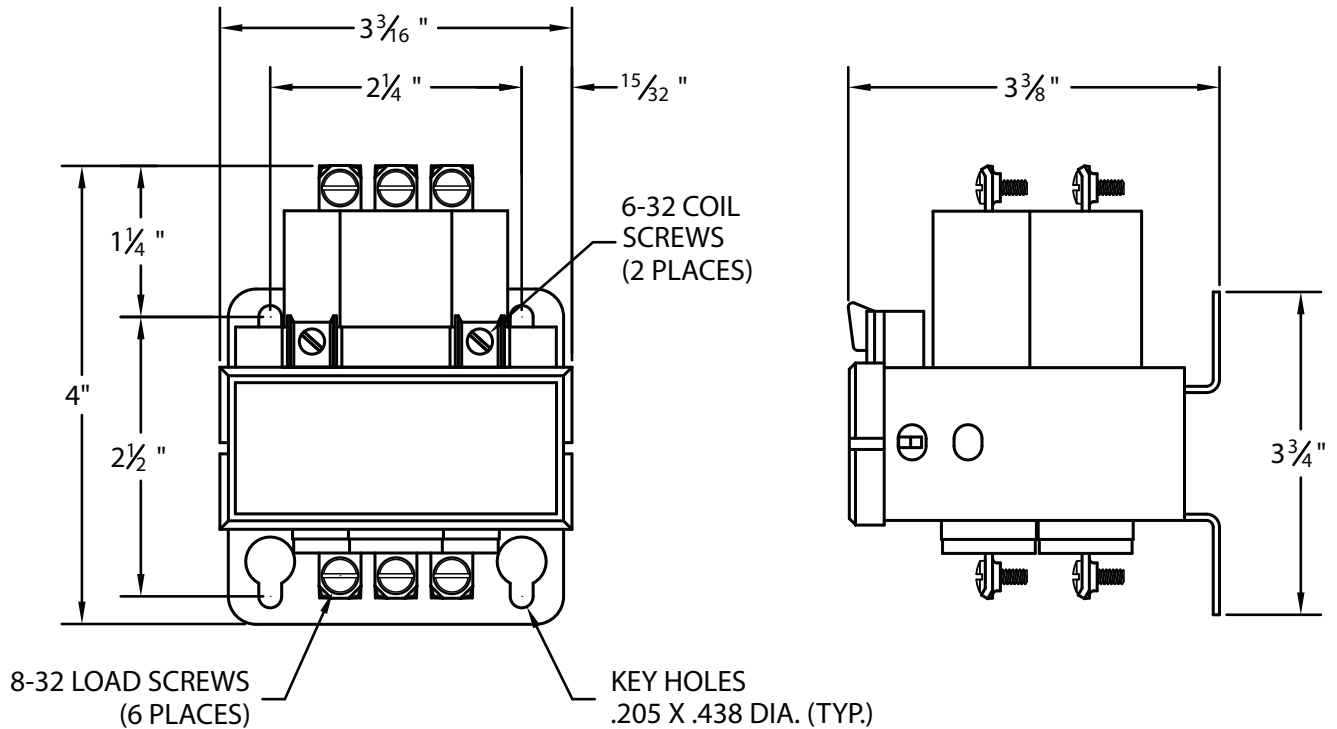

MERCURY DISPLACEMENT INDUSTRIES, INC.

Post Office Box 710 - U.S. 12 East - Edwardsburg, Michigan 49112-0710

Phone (269) 663-8574 - Fax (269) 663-2924

(800) 634-4077

330NO-24D

INDUSTRIAL CONTROL EQUIPMENT

- * CONTACT RESISTANCE .003 ohms
- * DIELECTRIC WITHSTAND 2,500 VAC RMS
- * OPERATE TIME 50 MILLISECONDS
- * RELEASE TIME 80 MILLISECONDS
- * RATINGS:
CONTACTS: 30 AMPS @ 600 VAC RES.
- * TEMPERATURE RANGE -35° TO +85° C
- * COIL TERMINALS #6 BINDING HEAD SCREWS TORQUE TO 7 IN-LB
- * LOAD TERMINALS #8 BINDING HEAD SCREWS
- * 3 POLE / SINGLE THROW
- * MAGNETICALLY ACTIVATED
- * MERCURY CONTACTOR
- COIL: 24 V.D.C.
CURRENT: 329 mA
RESISTANCE: 73 Ω
VA: 7.9 WATTAGE: 7.9