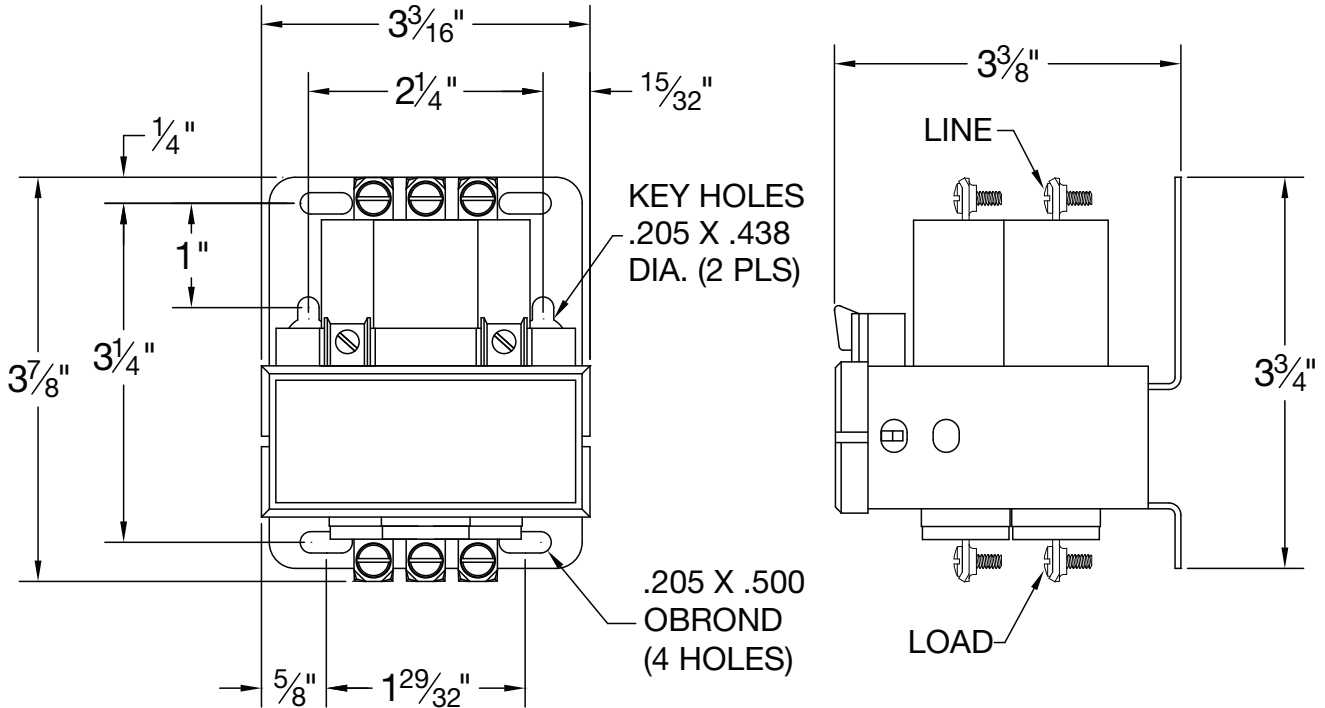

* CONTACT RESISTANCE .003 ohms

* DIELECTRIC WITHSTAND 2,500 VAC RMS

* OPERATE TIME 50 MILLISECONDS

* RELEASE TIME 70 MILLISECONDS

* RATINGS:

CONTACTS: 30 AMPS @ 600 VAC RES.

COIL: 120V 50/60 Hz

CURRENT: 163mA

RESISTANCE: 210Ω

VA: 19.6 WATTAGE: 5.6

* TEMPERATURE RANGE -35° TO +85° C

* COIL TERMINALS #6 BINDING HEAD SCREWS
TORQUE TO 7 IN-LB

* LOAD TERMINALS #8 BINDING HEAD SCREWS

* 3 POLE / SINGLE THROW

* MAGNETICALLY ACTIVATED