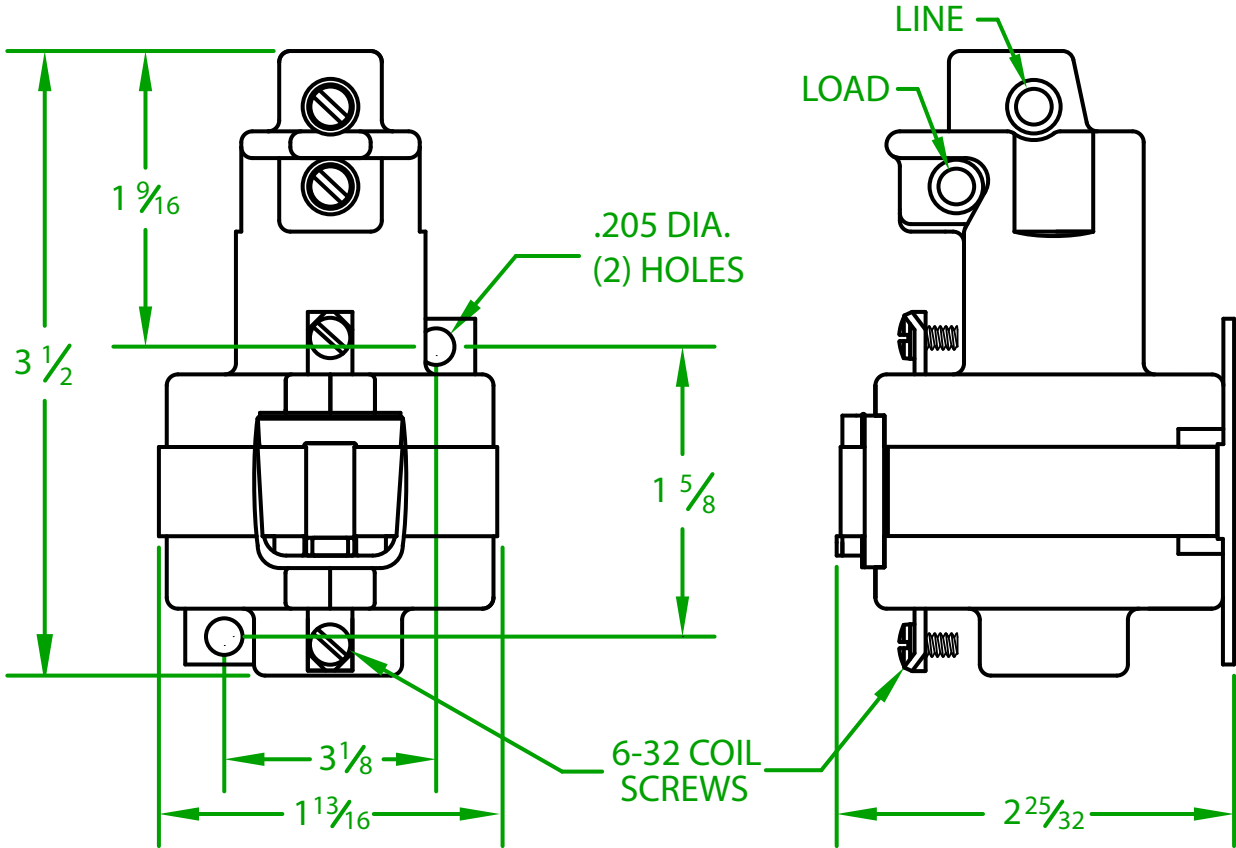

## 35NO-120ATH

\* CONTACT RESISTANCE .003 ohms

\* DIELECTRIC WITHSTAND 2,500 VAC RMS

\* OPERATE TIME 50 MILLISECONDS

\* RELEASE TIME 80 MILLISECONDS

\* RATINGS:

CONTACTS: 35 AMP @ 480 VAC  
RESISTIVE

COIL: 120V 50/60 Hz

CURRENT: 53 mA

RESISTANCE: 1,250  $\Omega$

VA: 6.4 WATTAGE: 3.5

\* TEMPERATURE RANGE -35° TO +85° C

\* COIL TERMINALS #6 BINDING HEAD SCREWS  
TORQUE TO 7 IN-LB

\* LOAD TERMINALS 6-14 AWG

\* SINGLE POLE / SINGLE THROW

\* MAGNETICALLY ACTIVATED

\* MERCURY CONTACTOR

\* LIFE CYCLE ENDURANCE TESTS: U.L. 508 @ 100,000 & CSA 22.2 @ 250,000 CYCLES