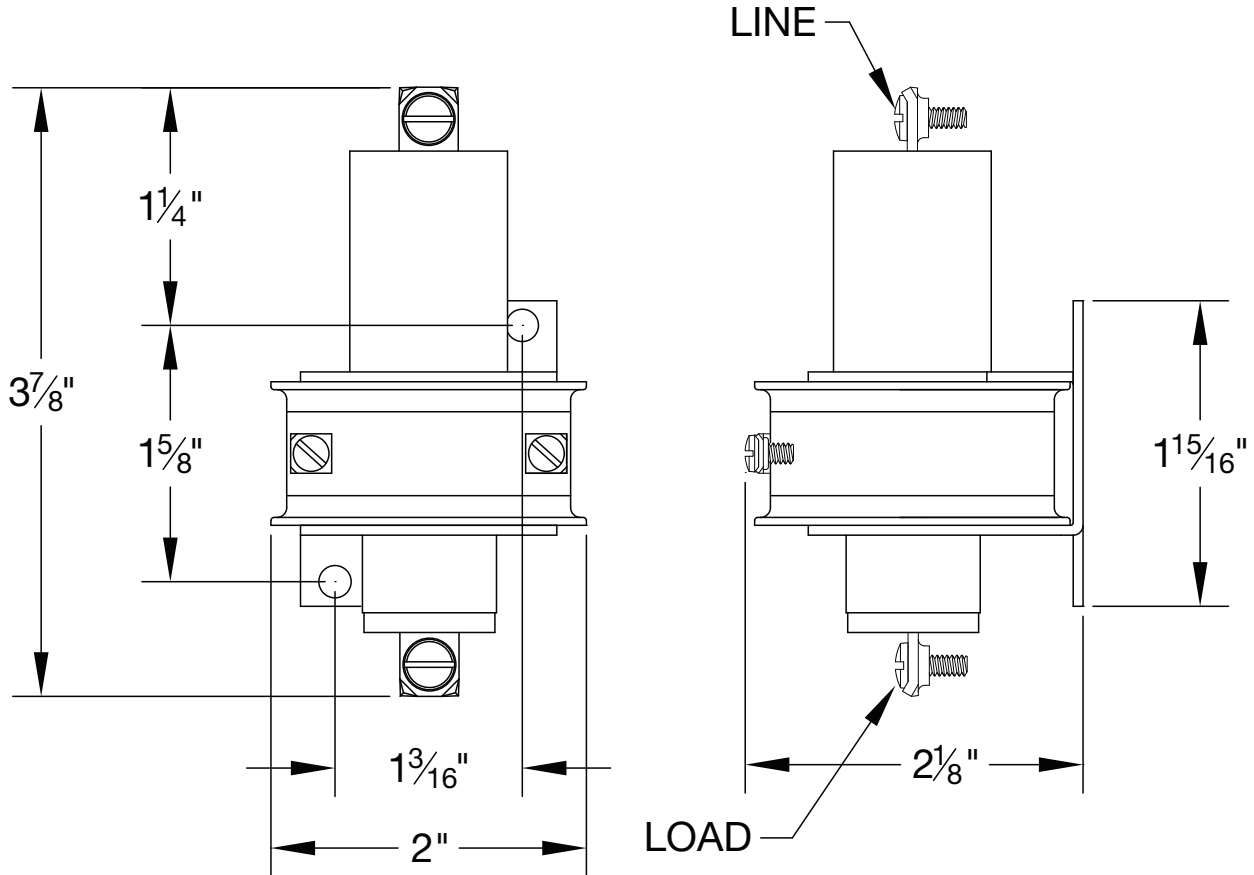

30NO-24A

* CONTACT RESISTANCE .003 ohms

* DIELECTRIC WITHSTAND 2,500 VAC RMS

* OPERATE TIME 50 MILLISECONDS

* RELEASE TIME 80 MILLISECONDS

* RATINGS:

CONTACTS: 30 AMP @ 600 VAC
RESISTIVE

COIL: 24V 50/60 Hz

CURRENT: 316 mA

RESISTANCE: 28 Ω

VA: 7.6 WATTAGE: 2.8

* TEMPERATURE RANGE -35° TO +85° C

* COIL TERMINALS 1/4" QUICK CONNECT

* LOAD TERMINALS 8-32 WIRE BINDING SCREWS

* SINGLE POLE / SINGLE THROW

* MAGNETICALLY ACTIVATED

* MERCURY CONTACTOR

* LIFE CYCLE ENDURANCE TESTS: U.L. 508 @ 100,00 & CSA 22.2 @ 250,000 CYCLES

Contactors - Relays - Switches

<http://www.mdious.com>