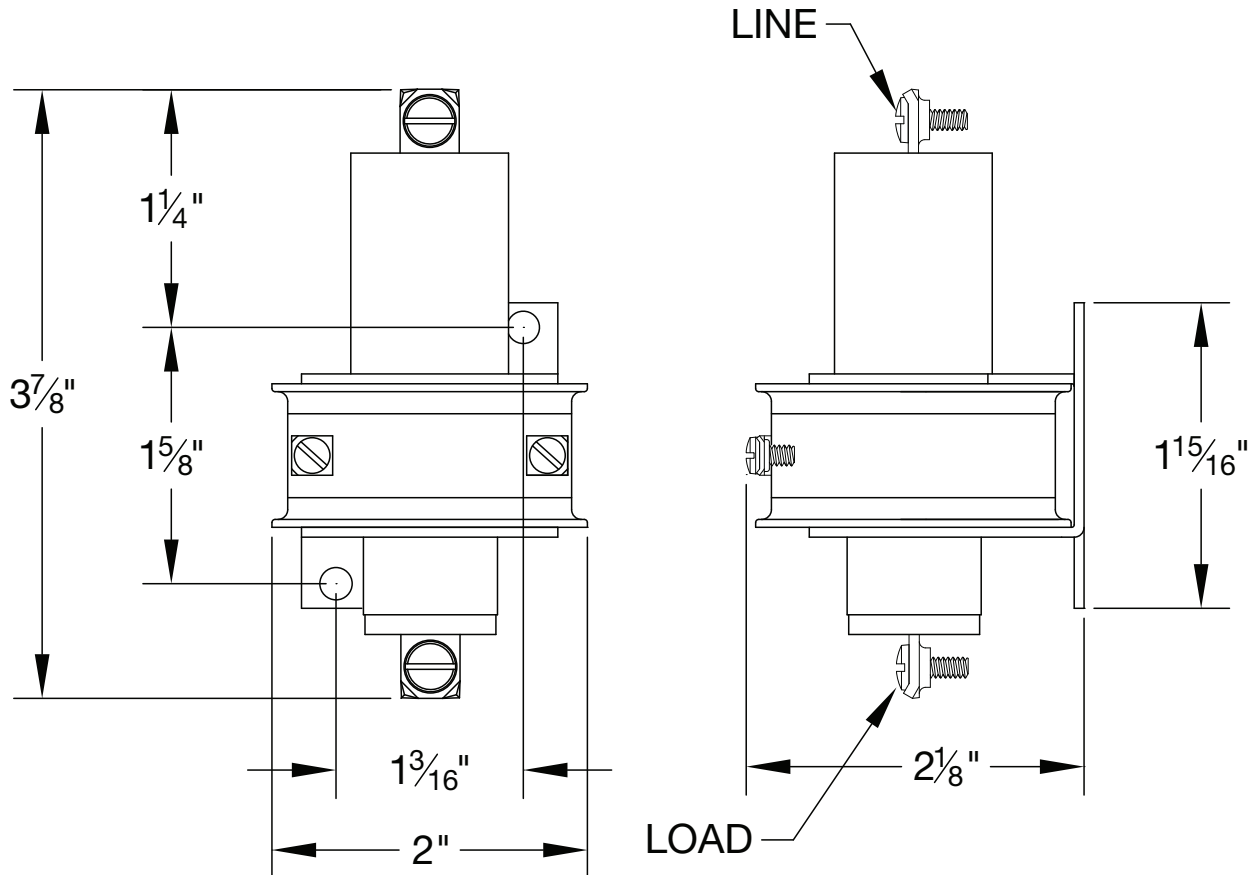

## 30NO-220A

\* CONTACT RESISTANCE .003 ohms

\* DIELECTRIC WITHSTAND 2,500 VAC RMS

\* OPERATE TIME 50 MILLISECONDS

\* RELEASE TIME 80 MILLISECONDS

\* RATINGS:

CONTACTS: 30 AMP @ 600 VAC  
RESISTIVE

COIL: 208/240V 50/60 Hz

CURRENT: 27 mA

RESISTANCE: 3,150 Ω

VA: 6.0 WATTAGE: 2.2

\* TEMPERATURE RANGE -35° TO +85° C

\* COIL TERMINALS 1/4" QUICK CONNECT

\* LOAD TERMINALS 8-32 WIRE BINDING SCREWS

\* SINGLE POLE / SINGLE THROW

\* MAGNETICALLY ACTIVATED