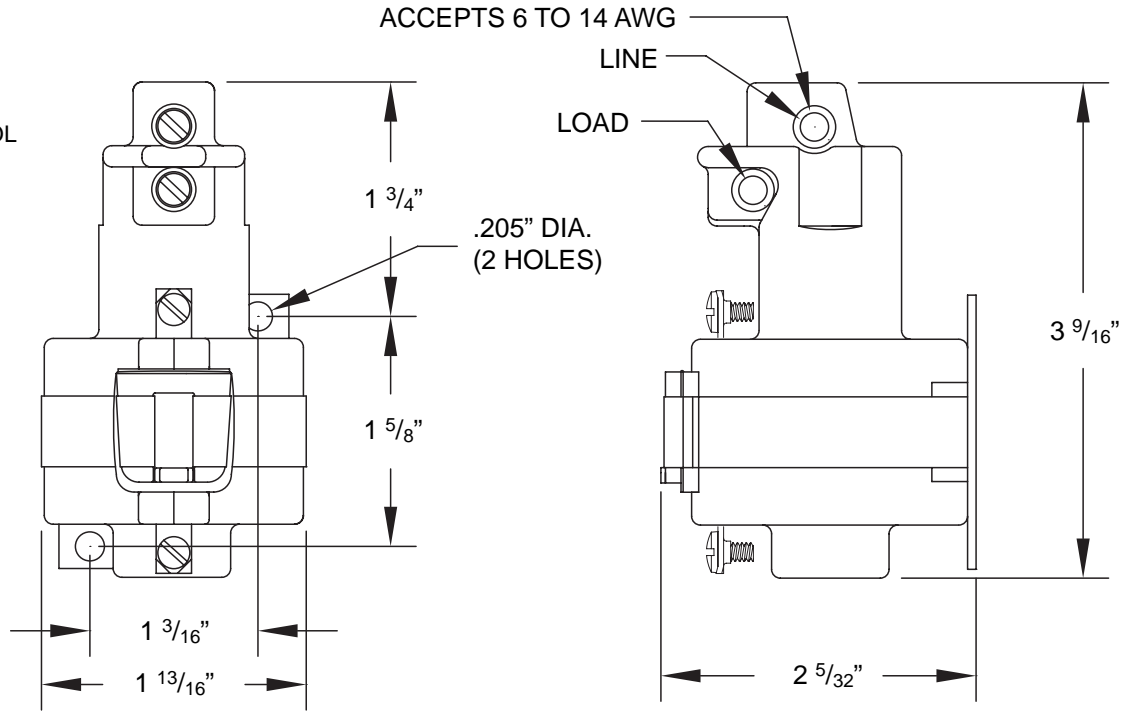

MERCURY DISPLACEMENT INDUSTRIES, INC.

Post Office Box 710 - U.S. 12 East - Edwardsburg, Michigan 49112-0710

Phone (269) 663-8574 - Fax (269) 663-2924

(800) 634-4077

DORO-220A-.5

NORMALLY OPEN TIME DELAY RELAY

INDUSTRIAL CONTROL EQUIPMENT

- * DIELECTRIC WITHSTAND 2,500 VAC RMS
- * OPERATE TIME 0.50 SECONDS
- * RELEASE TIME 0.50 SECONDS
- * RATINGS:
CONTACTS: 10 AMPS @ 120 VAC
PILOT DUTY RATING 720 VA
COIL: 220V 50/60 Hz
- * TEMPERATURE RANGE -35° TO +85° C
- * COIL TERMINALS #6 BINDING HEAD SCREWS
TORQUE TO 7 IN-LB
- * SINGLE POLE / SINGLE THROW
- * MAGNETICALLY ACTIVATED
- * MERCURY TO MERCURY CONTACTOR