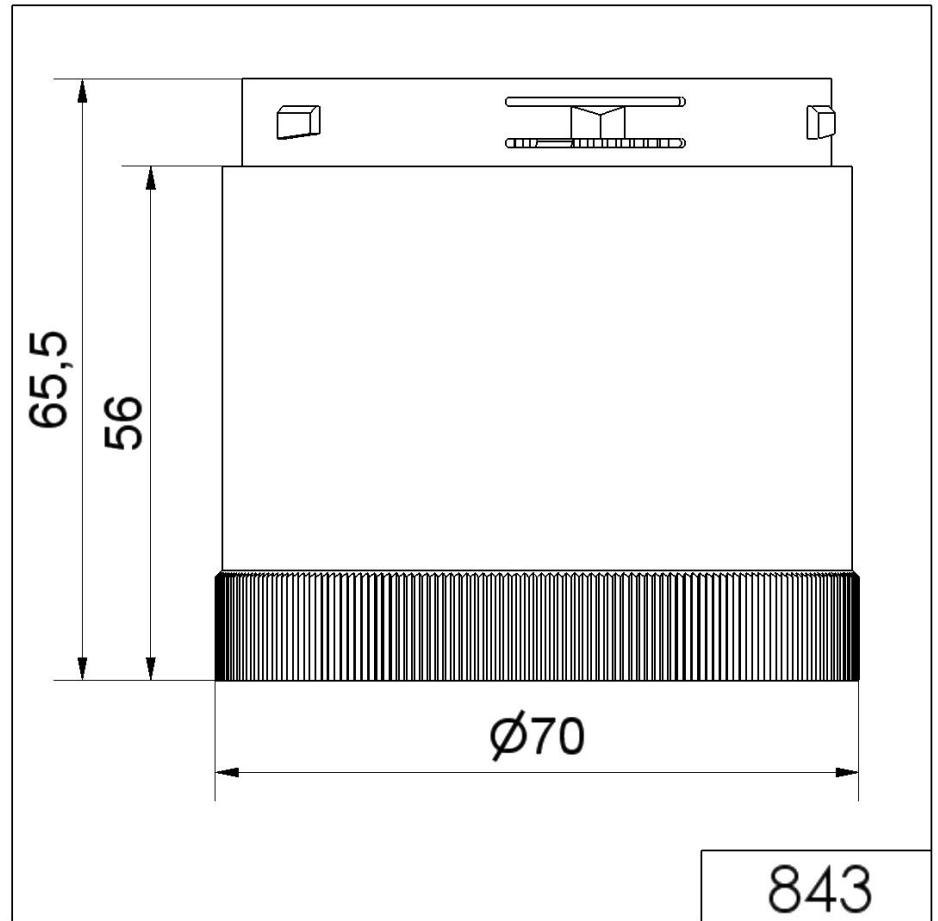

KombiSIGN 70 / LED Perm. light ultrabright 843
LED Perm. light ultrabright 24VDC RD

DRAWING

! For additional installation and mounting information, refer to the appropriate user guide at www.werma.com. This printed copy is for information only and is subject to alteration.