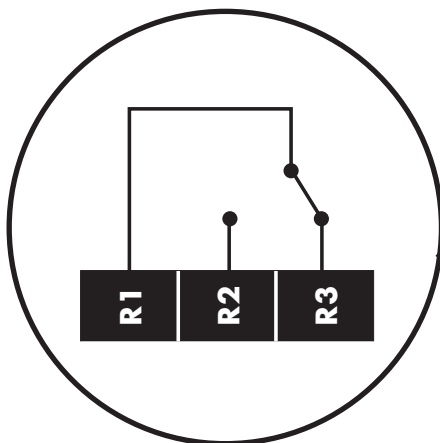

# User Guide Relay Output Module

R1 R2 R3

250V AC

30V DC

5A MAX

Inverter Drives Ltd  
Offa's Dyke Business Park  
Welshpool  
Powys, UK  
SY21 8JF

82-2ROUT-IN\_V3.00