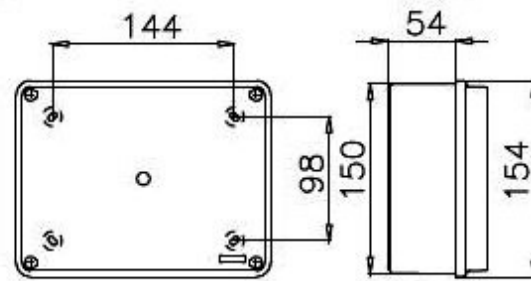

PC-753S

Basic Internal Dimensions

Dimensions:

| | mm | in. |
|-----|-----|------|
| A - | 190 | 7.48 |
| B - | 144 | 5.67 |
| C - | 73 | 2.87 |
| D - | 65 | 2.60 |

Typical image

Internal Mounting Dimensions

External Dimensions

All Dimensions are in Millimeters.

Optional Mounting Plate