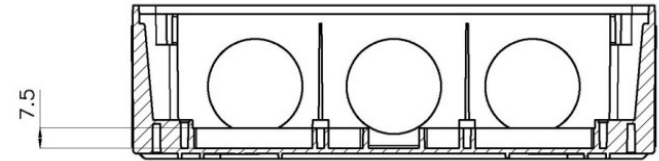

PC-753S

Basic Internal Dimensions

Dimensions:

| | mm | in. |
|-----|-----|------|
| A - | 190 | 7.48 |
| B - | 144 | 5.67 |
| C - | 73 | 2.87 |
| D - | 65 | 2.60 |

Typical image

Internal Mounting Dimensions

External Dimensions

All Dimensions are in Millimeters.

Optional Mounting Plate