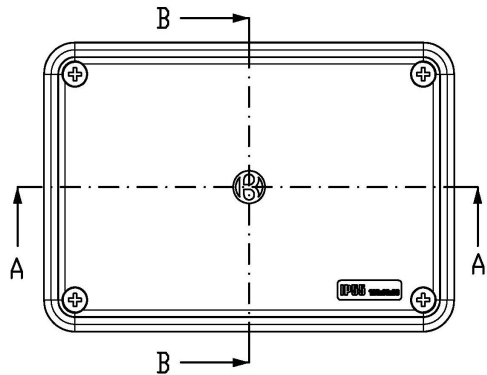

PC-753S

Basic Internal Dimensions

Dimensions:

| | mm | in. |
|-----|-----|------|
| A - | 190 | 7.48 |
| B - | 144 | 5.67 |
| C - | 73 | 2.87 |
| D - | 65 | 2.60 |

Typical image

Internal Mounting Dimensions

External Dimensions

All Dimensions are in Millimeters.

Optional Mounting Plate