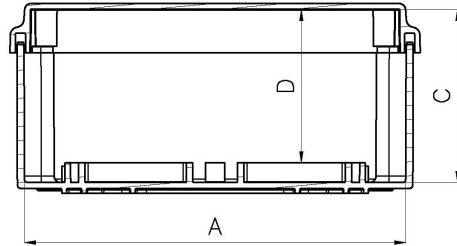

PC-753S

Basic Internal Dimensions

Dimensions:

| | mm | in. |
|-----|-----|------|
| A - | 190 | 7.48 |
| B - | 144 | 5.67 |
| C - | 73 | 2.87 |
| D - | 65 | 2.60 |

Typical image

Internal Mounting Dimensions

External Dimensions

All Dimensions are in Millimeters.

Optional Mounting Plate