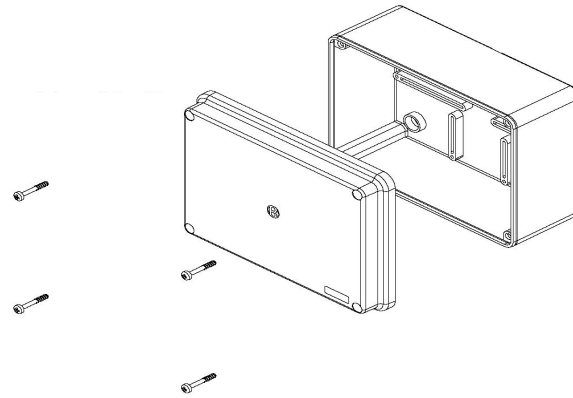

PC-753S

Basic Internal Dimensions

Dimensions:

| | mm | in. |
|-----|-----|------|
| A - | 190 | 7.48 |
| B - | 144 | 5.67 |
| C - | 73 | 2.87 |
| D - | 65 | 2.60 |

Typical image

Internal Mounting Dimensions

External Dimensions

All Dimensions are in Millimeters.

Optional Mounting Plate