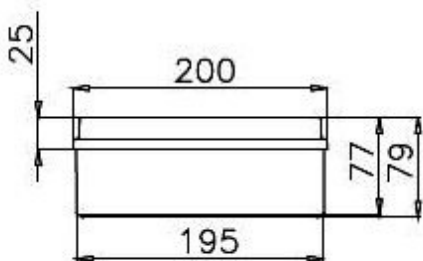

PC-753S

Basic Internal Dimensions

Dimensions:

| | mm | in. |
|-----|-----|------|
| A - | 190 | 7.48 |
| B - | 144 | 5.67 |
| C - | 73 | 2.87 |
| D - | 65 | 2.60 |

Typical image

Internal Mounting Dimensions

External Dimensions

All Dimensions are in Millimeters.

Optional Mounting Plate