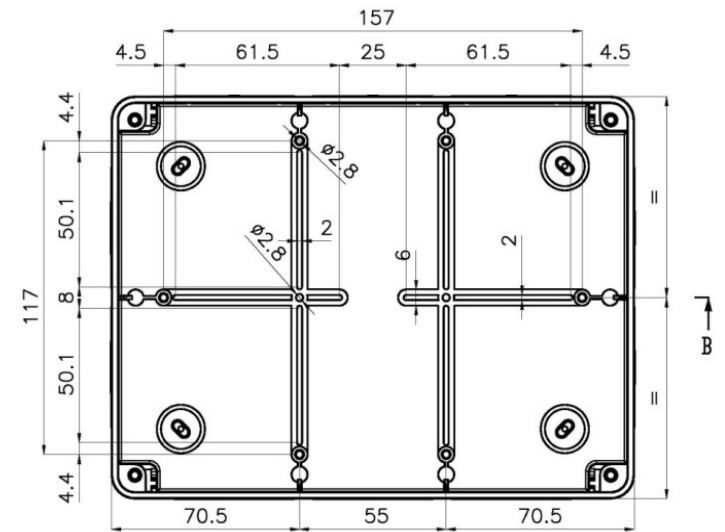

PC-753S

Basic Internal Dimensions

Dimensions:

| | mm | in. |
|-----|-----|------|
| A - | 190 | 7.48 |
| B - | 144 | 5.67 |
| C - | 73 | 2.87 |
| D - | 65 | 2.60 |

Typical image

Internal Mounting Dimensions

External Dimensions

All Dimensions are in Millimeters.

Optional Mounting Plate