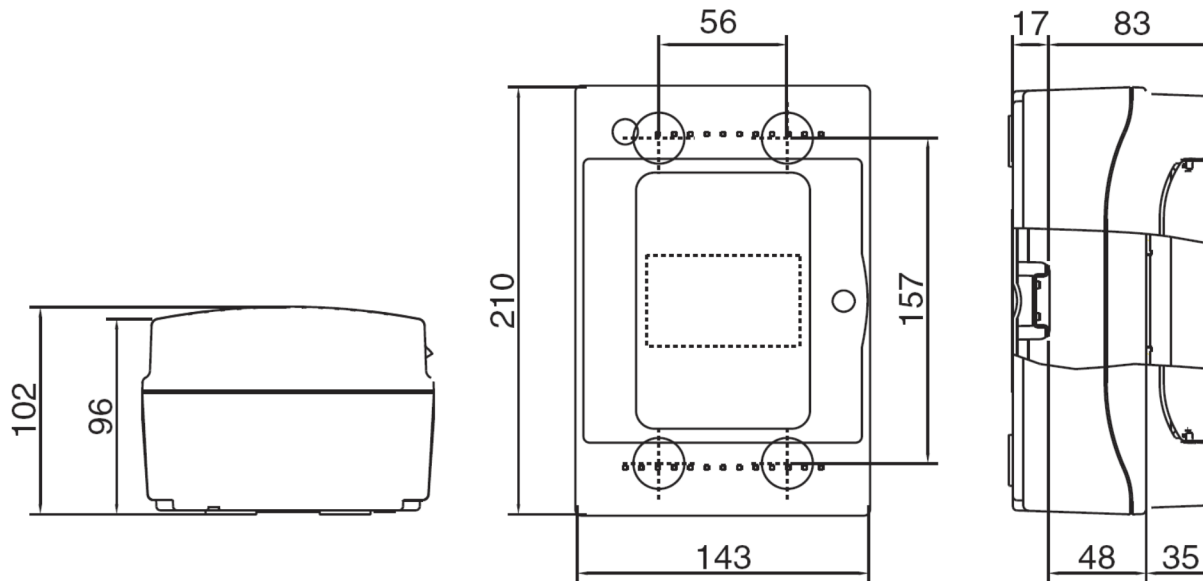

ICB-0465

All Dimensions are in Millimeters.

IBOCO

1205 Paco Way, Suite D, Lakewood, NJ 08701

Tel: 732-417-0066

email: iboco@iboco.com website: www.iboco.com