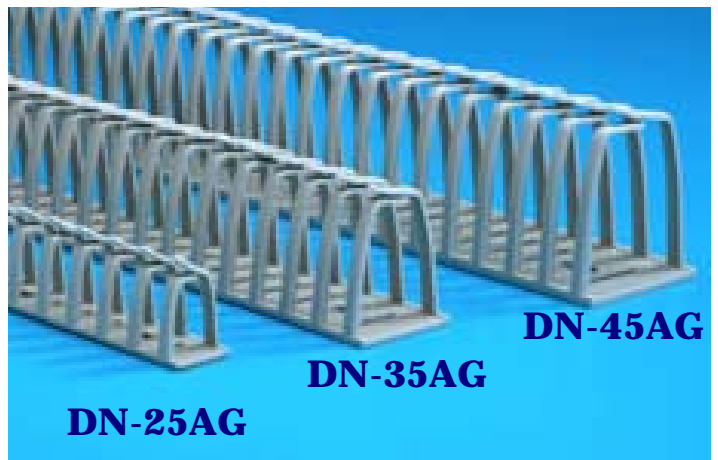

**IBOCO INTRODUCES  
THE NEWLY REDESIGNED  
GREY DINOSAUR DUCT!**

Within the next couple of months IBOCO will be REPLACING the DN-20AG, DN-30AG and DN-40AG with a NEWLY DESIGNED GREY Dinosaur Duct. For the time being, the WHITE DINOSAUR DUCT WILL REMAIN UNCHANGED.

Once inventory is depleted the DN-10AG, DN-20AG, DN-30AG and DN-40AG will no longer be available.

**DN-35AG**  
24 pcs. / carton

**DN-25AG**  
24 pcs. / carton

**DN-45AG**  
14 pcs. / carton

**All dimensions  
are in inches!**