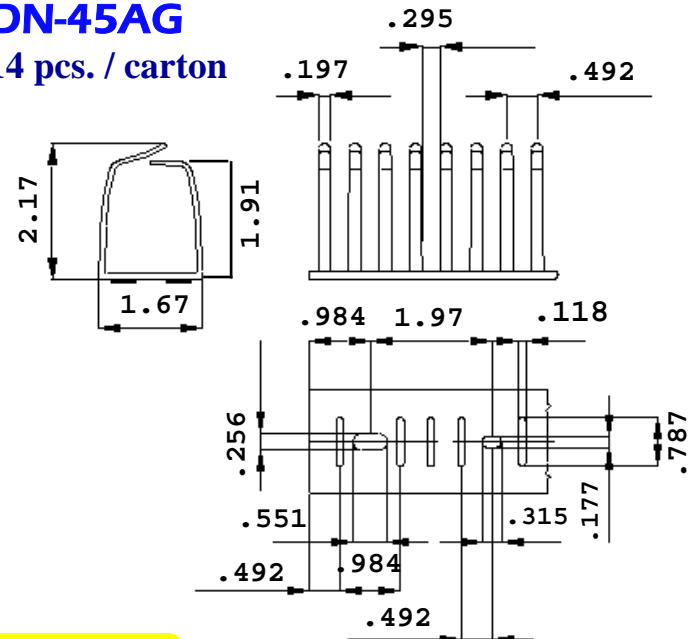

Once inventory is depleted the DN-10AG, DN-20AG, DN-30AG and DN-40AG will no longer be available.

**DN-35AG**  
24 pcs. / carton

**DN-25AG**  
24 pcs. / carton

**DN-45AG**  
14 pcs. / carton

**All dimensions  
are in inches!**