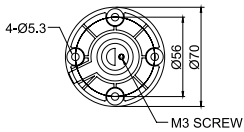

①

* MAP-0022 CANNOT be used with PTE & PTM Series.

③ Aluminum Mounting Bases

MAM-DS42R-20C
MAM-DS42R-22C

MAM-DS32

MAM-DS32C

Plastic Mounting Bases ②

MAM-B070C

MAM-B070F

MAM-B070D

MAM-470R-20
MAM-470R-22

90° Angle Mounting
with Pole & Base

MAM-B090C

Part	Part #	Description
	MAM-B070C	Ø70mm Plastic Base
	MAM-B070D	Ø70mm Plastic Base with Water-Proof Rubber Gasket
②	MAM-470R-20	Ø70mm Plastic Folding Base 90° angle, for 20mm pole
	MAM-470R-22	Ø70mm Plastic Folding Base 90° angle, for 22mm pole
	MAM-B090C	Ø90mm Plastic Base

Threaded Poles ④

④	MAP-M043	Ø20mm, 1.69 in (43 mm) threaded pole with 2 nuts
	MAP-M240	Ø20mm, 9.45 in (240 mm) threaded pole with 2 nuts
	MAP-M750	Ø20mm, 29.53 in (750 mm) threaded pole with 2 nuts
	MAP-M1000	Ø20mm, 39.37 in (1,000 mm) threaded pole with 2 nuts
	MAP-M240-22D	Ø22mm, 9.45 in (240 mm), 1/2 NPT thread top & 2 x M20 Nuts bottom