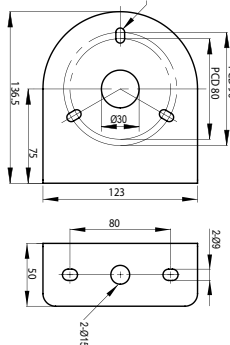

Pole Adaptor

Conduit Direct Mount Option

Pole Mounting Adaptor

Pole Extension Adaptor

1/2" NPT
Mounting Adaptor

Semi-assembled Pole Mounting Base

SAM-T115

SAM-T135

Wall Mounting Brackets ⑥

MAP-DS30

MAP-DS40

MAM-DS26

MAM-DS27

MAM-DS28

MAM-DS29

MAM-DS33

MAM-DS37

MAM-DS38

Part	Part #	Description
⑥	MAP-DS30-BLK	Plastic Wall Mounting Bracket, Black
	MAP-DS30-BGE	Plastic Wall Mounting Bracket, Beige
⑥	MAP-DS40-BLK	Plastic Wall Mounting Bracket, Black (Pole required)
	MAP-DS40-BGE	Plastic Wall Mounting Bracket, Beige (Pole required)
⑥	MAM-DS26	Metal Wall Mounting Bracket
	MAM-DS27	Metal Wall Mounting Bracket
	MAM-DS28	Metal Wall Mounting Bracket
	MAM-DS29	Metal Wall Mounting Bracket
	MAM-DS33	Metal Wall Mounting Bracket
	MAM-DS37	Metal Wall Mounting Bracket
	MAM-DS38	Metal Wall Mounting Bracket