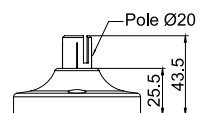

MAM-B070F

MAM-B070D

MAM-470R-20
MAM-470R-22

90° Angle Mounting
with Pole & Base

MAM-B090C

Part	Part #	Description
	MAM-B070C	Ø70mm Plastic Base
	MAM-B070D	Ø70mm Plastic Base with Water-Proof Rubber Gasket
②	MAM-470R-20	Ø70mm Plastic Folding Base 90° angle, for 20mm pole
	MAM-470R-22	Ø70mm Plastic Folding Base 90° angle, for 22mm pole
	MAM-B090C	Ø90mm Plastic Base

Threaded Poles ④

④	MAP-M043	Ø20mm, 1.69 in (43 mm) threaded pole with 2 nuts
	MAP-M240	Ø20mm, 9.45 in (240 mm) threaded pole with 2 nuts
	MAP-M750	Ø20mm, 29.53 in (750 mm) threaded pole with 2 nuts
	MAP-M1000	Ø20mm, 39.37 in (1,000 mm) threaded pole with 2 nuts
	MAP-M240-22D	Ø22mm, 9.45 in (240 mm), 1/2 NPT thread top & 2 x M20 Nuts bottom