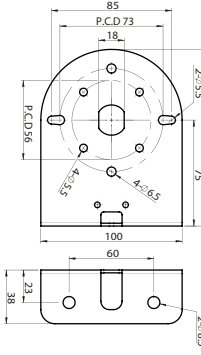

* MAP-0022 cannot be used with PTE/PTM series.

** Mounting base MAM-B090C is used for MT8B/8C.

*** ASG & MS86 needs pole adapter MAM-DS31 for pole mounting.

Mounting Pole ①

Part	Part #	Description
	MAP-0022*	Ø20mm, 0.87 in (22 mm) pole
	MAP-0060	Ø20mm, 2.36 in (60 mm) pole
	MAP-0240	Ø20mm, 9.45 in (240 mm) pole
	MAP-0750	Ø20mm, 29.53 in (750 mm) pole
	MAP-1000	Ø20mm, 39.37 in (1,000 mm) pole
	MAP-225-22	Ø22mm, 8.86 in (225 mm) pole 1/2 NPT Thread top

Threaded Poles ④

④	MAP-M043	Ø20mm, 1.69 in (43 mm) threaded pole with 2 nuts
	MAP-M240	Ø20mm, 9.45 in (240 mm) threaded pole with 2 nuts
	MAP-M750	Ø20mm, 29.53 in (750 mm) threaded pole with 2 nuts
	MAP-M1000	Ø20mm, 39.37 in (1,000 mm) threaded pole with 2 nuts
	MAP-M240-22D	Ø22mm, 9.45 in (240 mm), 1/2 NPT thread top & 2 x M20 Nuts bottom

MAM-DS29

MAM-DS33

MAM-DS37

MAM-DS38

Part	Part #	Description
⑥	MAP-DS30-BLK	Plastic Wall Mounting Bracket, Black
	MAP-DS30-BGE	Plastic Wall Mounting Bracket, Beige
⑥	MAP-DS40-BLK	Plastic Wall Mounting Bracket, Black (Pole required)
	MAP-DS40-BGE	Plastic Wall Mounting Bracket, Beige (Pole required)
⑥	MAM-DS26	Metal Wall Mounting Bracket
	MAM-DS27	Metal Wall Mounting Bracket
	MAM-DS28	Metal Wall Mounting Bracket
	MAM-DS29	Metal Wall Mounting Bracket
	MAM-DS33	Metal Wall Mounting Bracket
	MAM-DS37	Metal Wall Mounting Bracket
	MAM-DS38	Metal Wall Mounting Bracket