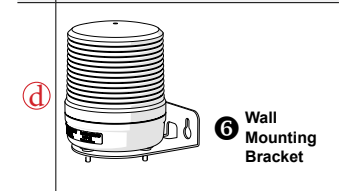

Mounting Options

Series		Pole with Base Mounting ^a		Pole + Wall Mounting		Direct Wall Mounting (without Pole)
		Pole	Mounting Base	Pole	Wall Mount Bracket	
Stack Lights	PTE/PTM *	MAP-0022 MAP-0060 MAP-0240 MAP-0750 MAP-1000	MAM-B070C MAM-B070D MAM-DS32 MAM-470R-20 MAM-DS42R-20C	MAP-0022 MAP-0060 MAP-0240 MAP-0750 MAP-1000	MAP-DS40 ^b	Direct Mounting Type: MAM-DS25 ^e
	PME					MAM-DS25 ^c
	MT4B/5B/5C			MAP-M043 MAP-M240 MAP-M750 MAP-M1000	MAM-DS25 ^c	
	MT8B/8C **					MAP-M240-22D (ø22mm)
	PY7	MAP-225-22 (ø22mm)	MAM-DS32C MAM-470R-22 MAM-DS42R-22C	MAP-M240-22D (ø22mm)	MAM-DS25 ^c	MAM-DS25 ^e
	PLD	N/A				MAM-DS25 ^e
	MSG5	Stud Mounting Type				MAM-DS33 ^d
Beacon Lights	MS66	MAP-0022 MAP-0060 MAP-0240 MAP-0750 MAP-1000	MAM-B070C MAM-B070D MAM-DS32 MAM-470R-20 MAM-DS42R-20C	MAP-0022 MAP-0060 MAP-0240 MAP-0750 MAP-1000	MAP-DS40 ^b	M Type: MAM-DS25 ^e G Type: MAP-DS30 ^d MAM-DS28
	ASG ***					MAP-M043 MAP-M240 MAP-M750 MAP-M1000
	MS86 ***			MAP-M240-22D (ø22mm)	MAM-DS25 ^c	
	MS70	MAP-225-22 (ø22mm)	MAM-DS32C MAM-470R-22 MAM-DS42R-22C	MAP-M240-22D (ø22mm)	MAM-DS25 ^c	MAM-DS25 ^e MAM-DS38 ^d
	MS115	SAM-T115 (ø25mm Pole)		SAM-T115	MAM-DS38 ^f	MAM-DS29 ^d
	MS135	SAM-T135 (ø25mm Pole)		SAM-T135		MAM-DS37 ^d
	ML	Stud Mounting Type				MAP-DS30 ^d MAM-DS26
	MS56					MAM-DS25 ^e
	AVG					MAM-DS27 ^d