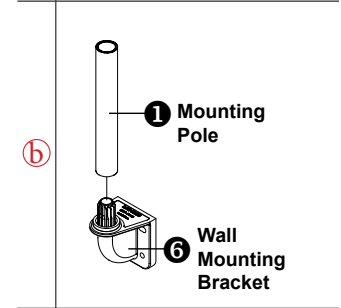

Mounting Options

Series		Pole with Base Mounting ^a		Pole + Wall Mounting		Direct Wall Mounting (without Pole)
		Pole	Mounting Base	Pole	Wall Mount Bracket	
Stack Lights	PTE/PTM *	MAP-0022 MAP-0060 MAP-0240 MAP-0750 MAP-1000	MAM-B070C MAM-B070D MAM-DS32 MAM-470R-20 MAM-DS42R-20C	MAP-0022 MAP-0060 MAP-0240 MAP-0750 MAP-1000	MAP-DS40 ^b	Direct Mounting Type: MAM-DS25 ^e
	PME					MAM-DS25 ^c
	MT4B/5B/5C			MAP-M043 MAP-M240 MAP-M750 MAP-M1000	MAM-DS25 ^c	
	MT8B/8C **					MAP-M240-22D (ø22mm)
	PY7	MAP-225-22 (ø22mm)	MAM-DS32C MAM-470R-22 MAM-DS42R-22C	MAP-M240-22D (ø22mm)	MAM-DS25 ^c	MAM-DS25 ^e
	PLD	N/A				MAM-DS25 ^e
	MSG5	Stud Mounting Type				MAM-DS33 ^d
Beacon Lights	MS66	MAP-0022 MAP-0060 MAP-0240 MAP-0750 MAP-1000	MAM-B070C MAM-B070D MAM-DS32 MAM-470R-20 MAM-DS42R-20C	MAP-0022 MAP-0060 MAP-0240 MAP-0750 MAP-1000	MAP-DS40 ^b	M Type: MAM-DS25 ^e G Type: MAP-DS30 ^d MAM-DS28
	ASG ***					MAP-M043 MAP-M240 MAP-M750 MAP-M1000
	MS86 ***			MAP-M240-22D (ø22mm)	MAM-DS25 ^c	
	MS70	MAP-225-22 (ø22mm)	MAM-DS32C MAM-470R-22 MAM-DS42R-22C	MAP-M240-22D (ø22mm)	MAM-DS25 ^c	MAM-DS25 ^e MAM-DS38 ^d
	MS115	SAM-T115 (ø25mm Pole)		SAM-T115	MAM-DS38 ^f	MAM-DS29 ^d
	MS135	SAM-T135 (ø25mm Pole)		SAM-T135		MAM-DS37 ^d
	ML	Stud Mounting Type				MAP-DS30 ^d MAM-DS26
	MS56					MAM-DS25 ^e
	AVG					MAM-DS27 ^d

* MAP-0022 cannot be used with PTE/PTM series.

** Mounting base MAM-B090C is used for MT8B/8C.

*** ASG & MS86 needs pole adapter MAM-DS31 for pole mounting.

Mounting Pole ①

Part	Part #	Description
	MAP-0022*	Ø20mm, 0.87 in (22 mm) pole
	MAP-0060	Ø20mm, 2.36 in (60 mm) pole
	MAP-0240	Ø20mm, 9.45 in (240 mm) pole
	MAP-0750	Ø20mm, 29.53 in (750 mm) pole
	MAP-1000	Ø20mm, 39.37 in (1,000 mm) pole
	MAP-225-22	Ø22mm, 8.86 in (225 mm) pole 1/2 NPT Thread top