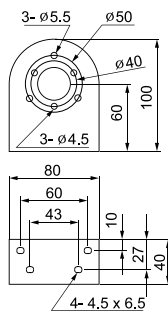

Threaded Poles ④

④	MAP-M043	Ø20mm, 1.69 in (43 mm) threaded pole with 2 nuts
	MAP-M240	Ø20mm, 9.45 in (240 mm) threaded pole with 2 nuts
	MAP-M750	Ø20mm, 29.53 in (750 mm) threaded pole with 2 nuts
	MAP-M1000	Ø20mm, 39.37 in (1,000 mm) threaded pole with 2 nuts
	MAP-M240-22D	Ø22mm, 9.45 in (240 mm), 1/2 NPT thread top & 2 x M20 Nuts bottom

⑤ L-angle Bracket

MAM-DS25

Pole Adaptor

Conduit Direct Mount Option

Pole Mounting Adaptor

Pole Extension Adaptor

1/2" NPT
Mounting Adaptor

Semi-assembled Pole Mounting Base

SAM-T115

SAM-T135

Wall Mounting Brackets ⑥

MAP-DS30

MAP-DS40

MAM-DS26

MAM-DS27

MAM-DS28