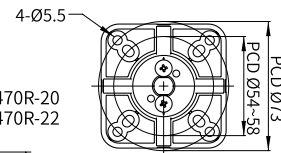

* MAP-0022 cannot be used with PTE/PTM series.

** Mounting base MAM-B090C is used for MT8B/8C.

*** ASG & MS86 needs pole adapter MAM-DS31 for pole mounting.

Mounting Pole ①

Part	Part #	Description
	MAP-0022*	Ø20mm, 0.87 in (22 mm) pole
	MAP-0060	Ø20mm, 2.36 in (60 mm) pole
	MAP-0240	Ø20mm, 9.45 in (240 mm) pole
	MAP-0750	Ø20mm, 29.53 in (750 mm) pole
	MAP-1000	Ø20mm, 39.37 in (1,000 mm) pole
	MAP-225-22	Ø22mm, 8.86 in (225 mm) pole 1/2 NPT Thread top

①

* MAP-0022 CANNOT be used with PTE & PTM Series.

③ Aluminum Mounting Bases

MAM-DS42R-20C
MAM-DS42R-22C

MAM-DS32

MAM-DS32C

Plastic Mounting Bases ②

MAM-B070C

MAM-B070F

MAM-B070D

MAM-470R-20
MAM-470R-22

90° Angle Mounting
with Pole & Base

MAM-B090C

Part	Part #	Description
	MAM-B070C	Ø70mm Plastic Base
	MAM-B070D	Ø70mm Plastic Base with Water-Proof Rubber Gasket
②	MAM-470R-20	Ø70mm Plastic Folding Base 90° angle, for 20mm pole
	MAM-470R-22	Ø70mm Plastic Folding Base 90° angle, for 22mm pole
	MAM-B090C	Ø90mm Plastic Base

Threaded Poles ④

④	MAP-M043	Ø20mm, 1.69 in (43 mm) threaded pole with 2 nuts
	MAP-M240	Ø20mm, 9.45 in (240 mm) threaded pole with 2 nuts
	MAP-M750	Ø20mm, 29.53 in (750 mm) threaded pole with 2 nuts
	MAP-M1000	Ø20mm, 39.37 in (1,000 mm) threaded pole with 2 nuts
	MAP-M240-22D	Ø22mm, 9.45 in (240 mm), 1/2 NPT thread top & 2 x M20 Nuts bottom