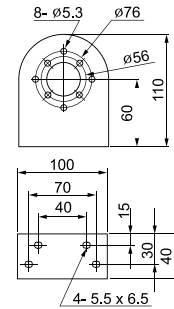

Threaded Poles ④

④	MAP-M043	Ø20mm, 1.69 in (43 mm) threaded pole with 2 nuts
	MAP-M240	Ø20mm, 9.45 in (240 mm) threaded pole with 2 nuts
	MAP-M750	Ø20mm, 29.53 in (750 mm) threaded pole with 2 nuts
	MAP-M1000	Ø20mm, 39.37 in (1,000 mm) threaded pole with 2 nuts
	MAP-M240-22D	Ø22mm, 9.45 in (240 mm), 1/2 NPT thread top & 2 x M20 Nuts bottom

SAM-T115

SAM-T135

Wall Mounting Brackets ⑥

MAP-DS30

MAP-DS40

MAM-DS26

MAM-DS27

MAM-DS28