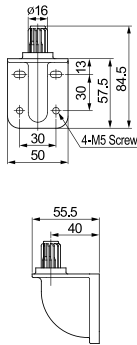

Threaded Poles ④

④	MAP-M043	Ø20mm, 1.69 in (43 mm) threaded pole with 2 nuts
	MAP-M240	Ø20mm, 9.45 in (240 mm) threaded pole with 2 nuts
	MAP-M750	Ø20mm, 29.53 in (750 mm) threaded pole with 2 nuts
	MAP-M1000	Ø20mm, 39.37 in (1,000 mm) threaded pole with 2 nuts
	MAP-M240-22D	Ø22mm, 9.45 in (240 mm), 1/2 NPT thread top & 2 x M20 Nuts bottom

⑤ L-angle Bracket

MAM-DS25

Pole Adaptor

Conduit Direct Mount Option

Pole Mounting Adaptor

Pole Extension Adaptor

1/2" NPT
Mounting Adaptor

Semi-assembled Pole Mounting Base

SAM-T115

SAM-T135

Wall Mounting Brackets ⑥

MAP-DS30

MAP-DS40

MAM-DS26

MAM-DS27

MAM-DS28

MAM-DS29

MAM-DS33

MAM-DS37

MAM-DS38

Part	Part #	Description
⑥	MAP-DS30-BLK	Plastic Wall Mounting Bracket, Black
	MAP-DS30-BGE	Plastic Wall Mounting Bracket, Beige
⑥	MAP-DS40-BLK	Plastic Wall Mounting Bracket, Black (Pole required)
	MAP-DS40-BGE	Plastic Wall Mounting Bracket, Beige (Pole required)
⑥	MAM-DS26	Metal Wall Mounting Bracket
	MAM-DS27	Metal Wall Mounting Bracket
	MAM-DS28	Metal Wall Mounting Bracket
	MAM-DS29	Metal Wall Mounting Bracket
	MAM-DS33	Metal Wall Mounting Bracket
	MAM-DS37	Metal Wall Mounting Bracket
	MAM-DS38	Metal Wall Mounting Bracket