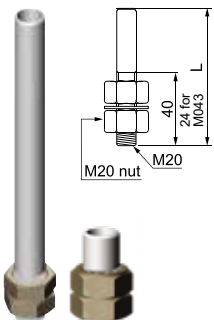

* MAP-0022 cannot be used with PTE/PTM series.

** Mounting base MAM-B090C is used for MT8B/8C.

*** ASG & MS86 needs pole adapter MAM-DS31 for pole mounting.

Mounting Pole ①

Part	Part #	Description
	MAP-0022*	Ø20mm, 0.87 in (22 mm) pole
	MAP-0060	Ø20mm, 2.36 in (60 mm) pole
	MAP-0240	Ø20mm, 9.45 in (240 mm) pole
	MAP-0750	Ø20mm, 29.53 in (750 mm) pole
	MAP-1000	Ø20mm, 39.37 in (1,000 mm) pole
	MAP-225-22	Ø22mm, 8.86 in (225 mm) pole 1/2 NPT Thread top

MAM-B070F

MAM-B070D

MAM-470R-20
MAM-470R-22

90° Angle Mounting
with Pole & Base

MAM-B090C

Part	Part #	Description
	MAM-B070C	Ø70mm Plastic Base
	MAM-B070D	Ø70mm Plastic Base with Water-Proof Rubber Gasket
②	MAM-470R-20	Ø70mm Plastic Folding Base 90° angle, for 20mm pole
	MAM-470R-22	Ø70mm Plastic Folding Base 90° angle, for 22mm pole
	MAM-B090C	Ø90mm Plastic Base

Threaded Poles ④

④	MAP-M043	Ø20mm, 1.69 in (43 mm) threaded pole with 2 nuts
	MAP-M240	Ø20mm, 9.45 in (240 mm) threaded pole with 2 nuts
	MAP-M750	Ø20mm, 29.53 in (750 mm) threaded pole with 2 nuts
	MAP-M1000	Ø20mm, 39.37 in (1,000 mm) threaded pole with 2 nuts
	MAP-M240-22D	Ø22mm, 9.45 in (240 mm), 1/2 NPT thread top & 2 x M20 Nuts bottom