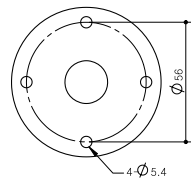

* MAP-0022 cannot be used with PTE/PTM series.

** Mounting base MAM-B090C is used for MT8B/8C.

*** ASG & MS86 needs pole adapter MAM-DS31 for pole mounting.

Mounting Pole ①

Part	Part #	Description
	MAP-0022*	Ø20mm, 0.87 in (22 mm) pole
	MAP-0060	Ø20mm, 2.36 in (60 mm) pole
	MAP-0240	Ø20mm, 9.45 in (240 mm) pole
	MAP-0750	Ø20mm, 29.53 in (750 mm) pole
	MAP-1000	Ø20mm, 39.37 in (1,000 mm) pole
	MAP-225-22	Ø22mm, 8.86 in (225 mm) pole 1/2 NPT Thread top

MAM-B070F

MAM-B070D

MAM-470R-20
MAM-470R-22

90° Angle Mounting
with Pole & Base

MAM-B090C

Part	Part #	Description
	MAM-B070C	Ø70mm Plastic Base
	MAM-B070D	Ø70mm Plastic Base with Water-Proof Rubber Gasket
②	MAM-470R-20	Ø70mm Plastic Folding Base 90° angle, for 20mm pole
	MAM-470R-22	Ø70mm Plastic Folding Base 90° angle, for 22mm pole
	MAM-B090C	Ø90mm Plastic Base

Threaded Poles ④

④	MAP-M043	Ø20mm, 1.69 in (43 mm) threaded pole with 2 nuts
	MAP-M240	Ø20mm, 9.45 in (240 mm) threaded pole with 2 nuts
	MAP-M750	Ø20mm, 29.53 in (750 mm) threaded pole with 2 nuts
	MAP-M1000	Ø20mm, 39.37 in (1,000 mm) threaded pole with 2 nuts
	MAP-M240-22D	Ø22mm, 9.45 in (240 mm), 1/2 NPT thread top & 2 x M20 Nuts bottom