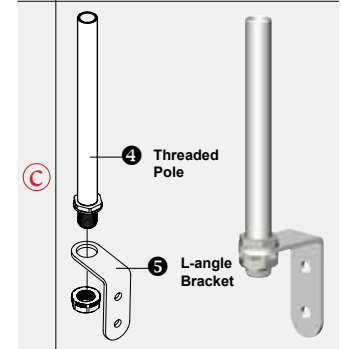

Mounting Options

Series		Pole with Base Mounting ^a		Pole + Wall Mounting		Direct Wall Mounting (without Pole)
		Pole	Mounting Base	Pole	Wall Mount Bracket	
Stack Lights	PTE/PTM *	MAP-0022 MAP-0060 MAP-0240 MAP-0750 MAP-1000	MAM-B070C MAM-B070D MAM-DS32 MAM-470R-20 MAM-DS42R-20C	MAP-0022 MAP-0060 MAP-0240 MAP-0750 MAP-1000	MAP-DS40 ^b	Direct Mounting Type: MAM-DS25 ^e
	PME					MAM-DS25 ^c
	MT4B/5B/5C			MAP-M043 MAP-M240 MAP-M750 MAP-M1000	MAM-DS25 ^c	
	MT8B/8C **					MAP-M240-22D (ø22mm)
	PY7	MAP-225-22 (ø22mm)	MAM-DS32C MAM-470R-22 MAM-DS42R-22C	MAP-M240-22D (ø22mm)	MAM-DS25 ^c	MAM-DS25 ^e
	PLD	N/A				MAM-DS25 ^e
	MSG5	Stud Mounting Type				MAM-DS33 ^d
Beacon Lights	MS66	MAP-0022 MAP-0060 MAP-0240 MAP-0750 MAP-1000	MAM-B070C MAM-B070D MAM-DS32 MAM-470R-20 MAM-DS42R-20C	MAP-0022 MAP-0060 MAP-0240 MAP-0750 MAP-1000	MAP-DS40 ^b	M Type: MAM-DS25 ^e G Type: MAP-DS30 ^d MAM-DS28
	ASG ***					MAP-M043 MAP-M240 MAP-M750 MAP-M1000
	MS86 ***			MAP-M240-22D (ø22mm)	MAM-DS25 ^c	
	MS70	MAP-225-22 (ø22mm)	MAM-DS32C MAM-470R-22 MAM-DS42R-22C	MAP-M240-22D (ø22mm)	MAM-DS25 ^c	MAM-DS25 ^e MAM-DS38 ^d
	MS115	SAM-T115 (ø25mm Pole)		SAM-T115	MAM-DS38 ^f	MAM-DS29 ^d
	MS135	SAM-T135 (ø25mm Pole)		SAM-T135		MAM-DS37 ^d
	ML	Stud Mounting Type				MAP-DS30 ^d MAM-DS26
	MS56					MAM-DS25 ^e
	AVG					MAM-DS27 ^d

* MAP-0022 cannot be used with PTE/PTM series.

** Mounting base MAM-B090C is used for MT8B/8C.

*** ASG & MS86 needs pole adapter MAM-DS31 for pole mounting.

Mounting Pole ①

Part	Part #	Description
	MAP-0022*	Ø20mm, 0.87 in (22 mm) pole
	MAP-0060	Ø20mm, 2.36 in (60 mm) pole
	MAP-0240	Ø20mm, 9.45 in (240 mm) pole
	MAP-0750	Ø20mm, 29.53 in (750 mm) pole
	MAP-1000	Ø20mm, 39.37 in (1,000 mm) pole
	MAP-225-22	Ø22mm, 8.86 in (225 mm) pole 1/2 NPT Thread top