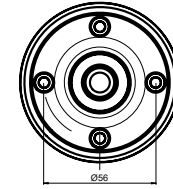

* MAP-0022 cannot be used with PTE/PTM series.

** Mounting base MAM-B090C is used for MT8B/8C.

*** ASG & MS86 needs pole adapter MAM-DS31 for pole mounting.

Mounting Pole ①

Part	Part #	Description
	MAP-0022*	Ø20mm, 0.87 in (22 mm) pole
	MAP-0060	Ø20mm, 2.36 in (60 mm) pole
	MAP-0240	Ø20mm, 9.45 in (240 mm) pole
	MAP-0750	Ø20mm, 29.53 in (750 mm) pole
	MAP-1000	Ø20mm, 39.37 in (1,000 mm) pole
	MAP-225-22	Ø22mm, 8.86 in (225 mm) pole 1/2 NPT Thread top

①

* MAP-0022 CANNOT be used with PTE & PTM Series.

③ Aluminum Mounting Bases

MAM-DS42R-20C
MAM-DS42R-22C

MAM-DS32

MAM-DS32C

Plastic Mounting Bases ②

MAM-B070C

MAM-B070F

MAM-B070D

MAM-470R-20
MAM-470R-22

90° Angle Mounting
with Pole & Base

MAM-B090C

Part	Part #	Description
	MAM-B070C	Ø70mm Plastic Base
	MAM-B070D	Ø70mm Plastic Base with Water-Proof Rubber Gasket
②	MAM-470R-20	Ø70mm Plastic Folding Base 90° angle, for 20mm pole
	MAM-470R-22	Ø70mm Plastic Folding Base 90° angle, for 22mm pole
	MAM-B090C	Ø90mm Plastic Base

Threaded Poles ④

④	MAP-M043	Ø20mm, 1.69 in (43 mm) threaded pole with 2 nuts
	MAP-M240	Ø20mm, 9.45 in (240 mm) threaded pole with 2 nuts
	MAP-M750	Ø20mm, 29.53 in (750 mm) threaded pole with 2 nuts
	MAP-M1000	Ø20mm, 39.37 in (1,000 mm) threaded pole with 2 nuts
	MAP-M240-22D	Ø22mm, 9.45 in (240 mm), 1/2 NPT thread top & 2 x M20 Nuts bottom