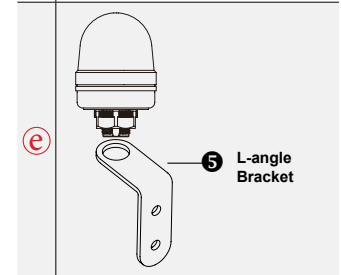

Mounting Options

Series		Pole with Base Mounting ^a		Pole + Wall Mounting		Direct Wall Mounting (without Pole)
		Pole	Mounting Base	Pole	Wall Mount Bracket	
Stack Lights	PTE/PTM *	MAP-0022 MAP-0060 MAP-0240 MAP-0750 MAP-1000	MAM-B070C MAM-B070D MAM-DS32 MAM-470R-20 MAM-DS42R-20C	MAP-0022 MAP-0060 MAP-0240 MAP-0750 MAP-1000	MAP-DS40 ^b	Direct Mounting Type: MAM-DS25 ^e
	PME					MAM-DS25 ^c
	MT4B/5B/5C			MAP-M043 MAP-M240 MAP-M750 MAP-M1000	MAM-DS25 ^c	
	MT8B/8C **					MAP-M240-22D (ø22mm)
	PY7	MAP-225-22 (ø22mm)	MAM-DS32C MAM-470R-22 MAM-DS42R-22C	MAP-M240-22D (ø22mm)	MAM-DS25 ^c	MAM-DS25 ^e
	PLD	N/A				MAM-DS25 ^e
	MSG5	Stud Mounting Type				MAM-DS33 ^d
Beacon Lights	MS66	MAP-0022 MAP-0060 MAP-0240 MAP-0750 MAP-1000	MAM-B070C MAM-B070D MAM-DS32 MAM-470R-20 MAM-DS42R-20C	MAP-0022 MAP-0060 MAP-0240 MAP-0750 MAP-1000	MAP-DS40 ^b	M Type: MAM-DS25 ^e G Type: MAP-DS30 ^d MAM-DS28
	ASG ***					MAP-M043 MAP-M240 MAP-M750 MAP-M1000
	MS86 ***			MAP-M240-22D (ø22mm)	MAM-DS25 ^c	
	MS70	MAP-225-22 (ø22mm)	MAM-DS32C MAM-470R-22 MAM-DS42R-22C	MAP-M240-22D (ø22mm)	MAM-DS25 ^c	MAM-DS25 ^e MAM-DS38 ^d
	MS115	SAM-T115 (ø25mm Pole)		SAM-T115	MAM-DS38 ^f	MAM-DS29 ^d
	MS135	SAM-T135 (ø25mm Pole)		SAM-T135		MAM-DS37 ^d
	ML	Stud Mounting Type				MAP-DS30 ^d MAM-DS26
	MS56					MAM-DS25 ^e
	AVG					MAM-DS27 ^d

* MAP-0022 cannot be used with PTE/PTM series.

** Mounting base MAM-B090C is used for MT8B/8C.

*** ASG & MS86 needs pole adapter MAM-DS31 for pole mounting.

Mounting Pole ①

Part	Part #	Description
	MAP-0022*	Ø20mm, 0.87 in (22 mm) pole
	MAP-0060	Ø20mm, 2.36 in (60 mm) pole
	MAP-0240	Ø20mm, 9.45 in (240 mm) pole
	MAP-0750	Ø20mm, 29.53 in (750 mm) pole
	MAP-1000	Ø20mm, 39.37 in (1,000 mm) pole
	MAP-225-22	Ø22mm, 8.86 in (225 mm) pole 1/2 NPT Thread top