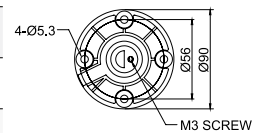

MAM-B070F

MAM-B070D

MAM-470R-20
MAM-470R-22

90° Angle Mounting
with Pole & Base

MAM-B090C

Part	Part #	Description
	MAM-B070C	Ø70mm Plastic Base
	MAM-B070D	Ø70mm Plastic Base with Water-Proof Rubber Gasket
②	MAM-470R-20	Ø70mm Plastic Folding Base 90° angle, for 20mm pole
	MAM-470R-22	Ø70mm Plastic Folding Base 90° angle, for 22mm pole
	MAM-B090C	Ø90mm Plastic Base

Threaded Poles ④

④	MAP-M043	Ø20mm, 1.69 in (43 mm) threaded pole with 2 nuts
	MAP-M240	Ø20mm, 9.45 in (240 mm) threaded pole with 2 nuts
	MAP-M750	Ø20mm, 29.53 in (750 mm) threaded pole with 2 nuts
	MAP-M1000	Ø20mm, 39.37 in (1,000 mm) threaded pole with 2 nuts
	MAP-M240-22D	Ø22mm, 9.45 in (240 mm), 1/2 NPT thread top & 2 x M20 Nuts bottom