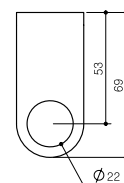

⑤ L-angle Bracket

MAM-DS25