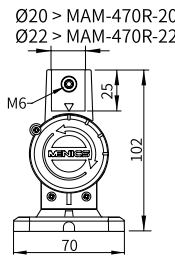

* MAP-0022 cannot be used with PTE/PTM series.

** Mounting base MAM-B090C is used for MT8B/8C.

*** ASG & MS86 needs pole adapter MAM-DS31 for pole mounting.

Mounting Pole ①

Part	Part #	Description
	MAP-0022*	Ø20mm, 0.87 in (22 mm) pole
	MAP-0060	Ø20mm, 2.36 in (60 mm) pole
	MAP-0240	Ø20mm, 9.45 in (240 mm) pole
	MAP-0750	Ø20mm, 29.53 in (750 mm) pole
	MAP-1000	Ø20mm, 39.37 in (1,000 mm) pole
	MAP-225-22	Ø22mm, 8.86 in (225 mm) pole 1/2 NPT Thread top

MAM-B070F

MAM-B070D

MAM-470R-20
MAM-470R-22

90° Angle Mounting
with Pole & Base

MAM-B090C

Part	Part #	Description
	MAM-B070C	Ø70mm Plastic Base
	MAM-B070D	Ø70mm Plastic Base with Water-Proof Rubber Gasket
②	MAM-470R-20	Ø70mm Plastic Folding Base 90° angle, for 20mm pole
	MAM-470R-22	Ø70mm Plastic Folding Base 90° angle, for 22mm pole
	MAM-B090C	Ø90mm Plastic Base

Threaded Poles ④

④	MAP-M043	Ø20mm, 1.69 in (43 mm) threaded pole with 2 nuts
	MAP-M240	Ø20mm, 9.45 in (240 mm) threaded pole with 2 nuts
	MAP-M750	Ø20mm, 29.53 in (750 mm) threaded pole with 2 nuts
	MAP-M1000	Ø20mm, 39.37 in (1,000 mm) threaded pole with 2 nuts
	MAP-M240-22D	Ø22mm, 9.45 in (240 mm), 1/2 NPT thread top & 2 x M20 Nuts bottom