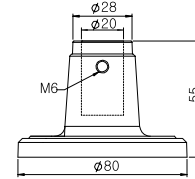

Mounting Pole ①

Part	Part #	Description
	MAP-0022*	Ø20mm, 0.87 in (22 mm) pole
	MAP-0060	Ø20mm, 2.36 in (60 mm) pole
	MAP-0240	Ø20mm, 9.45 in (240 mm) pole
	MAP-0750	Ø20mm, 29.53 in (750 mm) pole
	MAP-1000	Ø20mm, 39.37 in (1,000 mm) pole
	MAP-225-22	Ø22mm, 8.86 in (225 mm) pole 1/2 NPT Thread top

①

* MAP-0022 CANNOT be used with PTE & PTM Series.

③ Aluminum Mounting Bases

MAM-DS42R-20C
MAM-DS42R-22C

MAM-DS32

MAM-DS32C

Plastic Mounting Bases ②

MAM-B070C

MAM-B070F

MAM-B070D

MAM-470R-20
MAM-470R-22

90° Angle Mounting
with Pole & Base

MAM-B090C

Part	Part #	Description
	MAM-B070C	Ø70mm Plastic Base
	MAM-B070D	Ø70mm Plastic Base with Water-Proof Rubber Gasket
②	MAM-470R-20	Ø70mm Plastic Folding Base 90° angle, for 20mm pole
	MAM-470R-22	Ø70mm Plastic Folding Base 90° angle, for 22mm pole
	MAM-B090C	Ø90mm Plastic Base

Threaded Poles ④

④	MAP-M043	Ø20mm, 1.69 in (43 mm) threaded pole with 2 nuts
	MAP-M240	Ø20mm, 9.45 in (240 mm) threaded pole with 2 nuts
	MAP-M750	Ø20mm, 29.53 in (750 mm) threaded pole with 2 nuts
	MAP-M1000	Ø20mm, 39.37 in (1,000 mm) threaded pole with 2 nuts
	MAP-M240-22D	Ø22mm, 9.45 in (240 mm), 1/2 NPT thread top & 2 x M20 Nuts bottom

⑤ L-angle Bracket

MAM-DS25