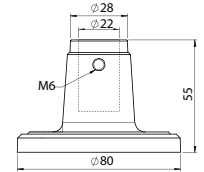

Mounting Pole ①

Part	Part #	Description
	MAP-0022*	Ø20mm, 0.87 in (22 mm) pole
	MAP-0060	Ø20mm, 2.36 in (60 mm) pole
	MAP-0240	Ø20mm, 9.45 in (240 mm) pole
	MAP-0750	Ø20mm, 29.53 in (750 mm) pole
	MAP-1000	Ø20mm, 39.37 in (1,000 mm) pole
	MAP-225-22	Ø22mm, 8.86 in (225 mm) pole 1/2 NPT Thread top

①

* MAP-0022 CANNOT be used with PTE & PTM Series.

③ Aluminum Mounting Bases

MAM-DS42R-20C
MAM-DS42R-22C

MAM-DS32

MAM-DS32C

Plastic Mounting Bases ②

MAM-B070C

MAM-B070F

MAM-B070D

MAM-470R-20
MAM-470R-22

90° Angle Mounting
with Pole & Base

MAM-B090C

Part	Part #	Description
	MAM-B070C	Ø70mm Plastic Base
	MAM-B070D	Ø70mm Plastic Base with Water-Proof Rubber Gasket
②	MAM-470R-20	Ø70mm Plastic Folding Base 90° angle, for 20mm pole
	MAM-470R-22	Ø70mm Plastic Folding Base 90° angle, for 22mm pole
	MAM-B090C	Ø90mm Plastic Base

Threaded Poles ④

④	MAP-M043	Ø20mm, 1.69 in (43 mm) threaded pole with 2 nuts
	MAP-M240	Ø20mm, 9.45 in (240 mm) threaded pole with 2 nuts
	MAP-M750	Ø20mm, 29.53 in (750 mm) threaded pole with 2 nuts
	MAP-M1000	Ø20mm, 39.37 in (1,000 mm) threaded pole with 2 nuts
	MAP-M240-22D	Ø22mm, 9.45 in (240 mm), 1/2 NPT thread top & 2 x M20 Nuts bottom

⑤ L-angle Bracket

MAM-DS25