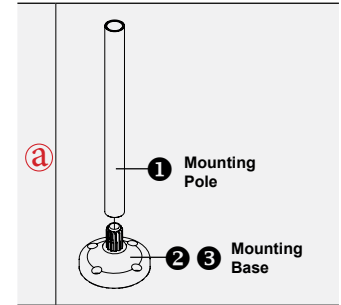

Mounting Options

Series		Pole with Base Mounting ^a		Pole + Wall Mounting		Direct Wall Mounting (without Pole)
		Pole	Mounting Base	Pole	Wall Mount Bracket	
Stack Lights	PTE/PTM *	MAP-0022 MAP-0060 MAP-0240 MAP-0750 MAP-1000	MAM-B070C MAM-B070D MAM-DS32 MAM-470R-20 MAM-DS42R-20C	MAP-0022 MAP-0060 MAP-0240 MAP-0750 MAP-1000	MAP-DS40 ^b	Direct Mounting Type: MAM-DS25 ^e
	PME					MAM-DS25 ^c
	MT4B/5B/5C			MAP-M043 MAP-M240 MAP-M750 MAP-M1000	MAM-DS25 ^c	
	MT8B/8C **					MAP-M240-22D (ø22mm)
	PY7	MAP-225-22 (ø22mm)	MAM-DS32C MAM-470R-22 MAM-DS42R-22C	MAP-M240-22D (ø22mm)	MAM-DS25 ^c	MAM-DS25 ^e
	PLD	N/A				MAM-DS25 ^e
	MSG5	Stud Mounting Type				MAM-DS33 ^d
Beacon Lights	MS66	MAP-0022 MAP-0060 MAP-0240 MAP-0750 MAP-1000	MAM-B070C MAM-B070D MAM-DS32 MAM-470R-20 MAM-DS42R-20C	MAP-0022 MAP-0060 MAP-0240 MAP-0750 MAP-1000	MAP-DS40 ^b	M Type: MAM-DS25 ^e G Type: MAP-DS30 ^d MAM-DS28
	ASG ***					MAP-M043 MAP-M240 MAP-M750 MAP-M1000
	MS86 ***			MAP-M240-22D (ø22mm)	MAM-DS25 ^c	
	MS70	MAP-225-22 (ø22mm)	MAM-DS32C MAM-470R-22 MAM-DS42R-22C	MAP-M240-22D (ø22mm)	MAM-DS25 ^c	MAM-DS25 ^e MAM-DS38 ^d
	MS115	SAM-T115 (ø25mm Pole)		SAM-T115	MAM-DS38 ^f	MAM-DS29 ^d
	MS135	SAM-T135 (ø25mm Pole)		SAM-T135		MAM-DS37 ^d
	ML	Stud Mounting Type				MAP-DS30 ^d MAM-DS26
	MS56					MAM-DS25 ^e
	AVG					MAM-DS27 ^d

* MAP-0022 cannot be used with PTE/PTM series.

** Mounting base MAM-B090C is used for MT8B/8C.

*** ASG & MS86 needs pole adapter MAM-DS31 for pole mounting.

Mounting Pole ①

Part	Part #	Description
	MAP-0022*	Ø20mm, 0.87 in (22 mm) pole
	MAP-0060	Ø20mm, 2.36 in (60 mm) pole
	MAP-0240	Ø20mm, 9.45 in (240 mm) pole
	MAP-0750	Ø20mm, 29.53 in (750 mm) pole
	MAP-1000	Ø20mm, 39.37 in (1,000 mm) pole
	MAP-225-22	Ø22mm, 8.86 in (225 mm) pole 1/2 NPT Thread top