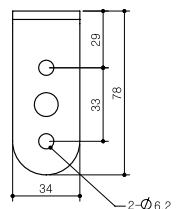

⑤ L-angle Bracket

MAM-DS25