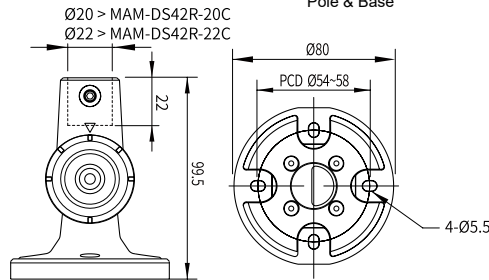

Mounting Pole ①

Part	Part #	Description
	MAP-0022*	Ø20mm, 0.87 in (22 mm) pole
	MAP-0060	Ø20mm, 2.36 in (60 mm) pole
	MAP-0240	Ø20mm, 9.45 in (240 mm) pole
	MAP-0750	Ø20mm, 29.53 in (750 mm) pole
	MAP-1000	Ø20mm, 39.37 in (1,000 mm) pole
	MAP-225-22	Ø22mm, 8.86 in (225 mm) pole 1/2 NPT Thread top

①

* MAP-0022 CANNOT be used with PTE & PTM Series.

③ Aluminum Mounting Bases

MAM-DS42R-20C
MAM-DS42R-22C

MAM-DS32

MAM-DS32C

Plastic Mounting Bases ②

MAM-B070C

MAM-B070F

MAM-B070D

MAM-470R-20
MAM-470R-22

90° Angle Mounting
with Pole & Base

MAM-B090C

Part	Part #	Description
	MAM-B070C	Ø70mm Plastic Base
	MAM-B070D	Ø70mm Plastic Base with Water-Proof Rubber Gasket
②	MAM-470R-20	Ø70mm Plastic Folding Base 90° angle, for 20mm pole
	MAM-470R-22	Ø70mm Plastic Folding Base 90° angle, for 22mm pole
	MAM-B090C	Ø90mm Plastic Base