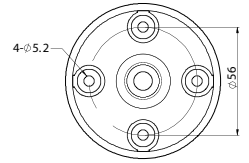

* MAP-0022 cannot be used with PTE/PTM series.

** Mounting base MAM-B090C is used for MT8B/8C.

*** ASG & MS86 needs pole adapter MAM-DS31 for pole mounting.

Mounting Pole ①

Part	Part #	Description
	MAP-0022*	Ø20mm, 0.87 in (22 mm) pole
	MAP-0060	Ø20mm, 2.36 in (60 mm) pole
	MAP-0240	Ø20mm, 9.45 in (240 mm) pole
	MAP-0750	Ø20mm, 29.53 in (750 mm) pole
	MAP-1000	Ø20mm, 39.37 in (1,000 mm) pole
	MAP-225-22	Ø22mm, 8.86 in (225 mm) pole 1/2 NPT Thread top

①

* MAP-0022 CANNOT be used with PTE & PTM Series.

③ Aluminum Mounting Bases

MAM-DS42R-20C
MAM-DS42R-22C

MAM-DS32

MAM-DS32C

Plastic Mounting Bases ②

MAM-B070C

MAM-B070F

MAM-B070D

MAM-470R-20
MAM-470R-22

90° Angle Mounting
with Pole & Base

MAM-B090C

Part	Part #	Description
	MAM-B070C	Ø70mm Plastic Base
	MAM-B070D	Ø70mm Plastic Base with Water-Proof Rubber Gasket
②	MAM-470R-20	Ø70mm Plastic Folding Base 90° angle, for 20mm pole
	MAM-470R-22	Ø70mm Plastic Folding Base 90° angle, for 22mm pole
	MAM-B090C	Ø90mm Plastic Base

Threaded Poles ④

④	MAP-M043	Ø20mm, 1.69 in (43 mm) threaded pole with 2 nuts
	MAP-M240	Ø20mm, 9.45 in (240 mm) threaded pole with 2 nuts
	MAP-M750	Ø20mm, 29.53 in (750 mm) threaded pole with 2 nuts
	MAP-M1000	Ø20mm, 39.37 in (1,000 mm) threaded pole with 2 nuts
	MAP-M240-22D	Ø22mm, 9.45 in (240 mm), 1/2 NPT thread top & 2 x M20 Nuts bottom