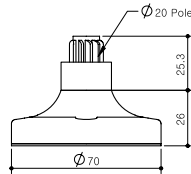

* MAP-0022 cannot be used with PTE/PTM series.

** Mounting base MAM-B090C is used for MT8B/8C.

*** ASG & MS86 needs pole adapter MAM-DS31 for pole mounting.

Mounting Pole ①

Part	Part #	Description
	MAP-0022*	Ø20mm, 0.87 in (22 mm) pole
	MAP-0060	Ø20mm, 2.36 in (60 mm) pole
	MAP-0240	Ø20mm, 9.45 in (240 mm) pole
	MAP-0750	Ø20mm, 29.53 in (750 mm) pole
	MAP-1000	Ø20mm, 39.37 in (1,000 mm) pole
	MAP-225-22	Ø22mm, 8.86 in (225 mm) pole 1/2 NPT Thread top

MAM-B070F

MAM-B070D

MAM-470R-20
MAM-470R-22

90° Angle Mounting
with Pole & Base

MAM-B090C

Part	Part #	Description
	MAM-B070C	Ø70mm Plastic Base
	MAM-B070D	Ø70mm Plastic Base with Water-Proof Rubber Gasket
②	MAM-470R-20	Ø70mm Plastic Folding Base 90° angle, for 20mm pole
	MAM-470R-22	Ø70mm Plastic Folding Base 90° angle, for 22mm pole
	MAM-B090C	Ø90mm Plastic Base

Threaded Poles ④

④	MAP-M043	Ø20mm, 1.69 in (43 mm) threaded pole with 2 nuts
	MAP-M240	Ø20mm, 9.45 in (240 mm) threaded pole with 2 nuts
	MAP-M750	Ø20mm, 29.53 in (750 mm) threaded pole with 2 nuts
	MAP-M1000	Ø20mm, 39.37 in (1,000 mm) threaded pole with 2 nuts
	MAP-M240-22D	Ø22mm, 9.45 in (240 mm), 1/2 NPT thread top & 2 x M20 Nuts bottom