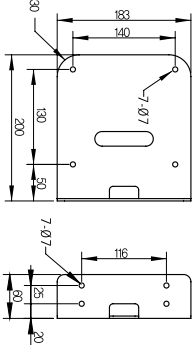

Pole Adaptor

Conduit Direct Mount Option

Pole Mounting Adaptor

Pole Extension Adaptor

1/2" NPT
Mounting Adaptor

Semi-assembled Pole Mounting Base

SAM-T115

SAM-T135

Wall Mounting Brackets ⑥

MAP-DS30

MAP-DS40

MAM-DS26

MAM-DS27

MAM-DS28

MAM-DS29

MAM-DS33

MAM-DS37

MAM-DS38

Part	Part #	Description
⑥	MAP-DS30-BLK	Plastic Wall Mounting Bracket, Black
	MAP-DS30-BGE	Plastic Wall Mounting Bracket, Beige
⑥	MAP-DS40-BLK	Plastic Wall Mounting Bracket, Black (Pole required)
	MAP-DS40-BGE	Plastic Wall Mounting Bracket, Beige (Pole required)
⑥	MAM-DS26	Metal Wall Mounting Bracket
	MAM-DS27	Metal Wall Mounting Bracket
	MAM-DS28	Metal Wall Mounting Bracket
	MAM-DS29	Metal Wall Mounting Bracket
	MAM-DS33	Metal Wall Mounting Bracket
	MAM-DS37	Metal Wall Mounting Bracket
	MAM-DS38	Metal Wall Mounting Bracket