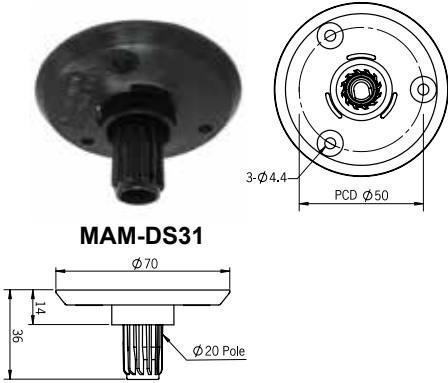

MAM-B070F

MAM-B070D

MAM-470R-20
MAM-470R-22

90° Angle Mounting
with Pole & Base

MAM-B090C

Part	Part #	Description
	MAM-B070C	Ø70mm Plastic Base
	MAM-B070D	Ø70mm Plastic Base with Water-Proof Rubber Gasket
②	MAM-470R-20	Ø70mm Plastic Folding Base 90° angle, for 20mm pole
	MAM-470R-22	Ø70mm Plastic Folding Base 90° angle, for 22mm pole
	MAM-B090C	Ø90mm Plastic Base

Threaded Poles ④

④	MAP-M043	Ø20mm, 1.69 in (43 mm) threaded pole with 2 nuts
	MAP-M240	Ø20mm, 9.45 in (240 mm) threaded pole with 2 nuts
	MAP-M750	Ø20mm, 29.53 in (750 mm) threaded pole with 2 nuts
	MAP-M1000	Ø20mm, 39.37 in (1,000 mm) threaded pole with 2 nuts
	MAP-M240-22D	Ø22mm, 9.45 in (240 mm), 1/2 NPT thread top & 2 x M20 Nuts bottom

⑤ L-angle Bracket

MAM-DS25

Pole Adaptor

Conduit Direct Mount Option

Pole Mounting Adaptor

Pole Extension Adaptor

1/2" NPT
Mounting Adaptor

Semi-assembled Pole Mounting Base

SAM-T115

SAM-T135

Wall Mounting Brackets ⑥

MAP-DS30

MAP-DS40

MAM-DS26

MAM-DS27

MAM-DS28