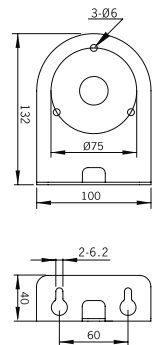

Pole Adaptor

Conduit Direct Mount Option

Pole Mounting Adaptor

Pole Extension Adaptor

1/2" NPT
Mounting Adaptor

Semi-assembled Pole Mounting Base

SAM-T115

SAM-T135

Wall Mounting Brackets ⑥

MAP-DS30

MAP-DS40

MAM-DS26

MAM-DS27

MAM-DS28

MAM-DS29

MAM-DS33

MAM-DS37

MAM-DS38

Part	Part #	Description
⑥	MAP-DS30-BLK	Plastic Wall Mounting Bracket, Black
	MAP-DS30-BGE	Plastic Wall Mounting Bracket, Beige
⑥	MAP-DS40-BLK	Plastic Wall Mounting Bracket, Black (Pole required)
	MAP-DS40-BGE	Plastic Wall Mounting Bracket, Beige (Pole required)
⑥	MAM-DS26	Metal Wall Mounting Bracket
	MAM-DS27	Metal Wall Mounting Bracket
	MAM-DS28	Metal Wall Mounting Bracket
	MAM-DS29	Metal Wall Mounting Bracket
	MAM-DS33	Metal Wall Mounting Bracket
	MAM-DS37	Metal Wall Mounting Bracket
	MAM-DS38	Metal Wall Mounting Bracket