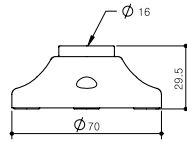

* MAP-0022 cannot be used with PTE/PTM series.

** Mounting base MAM-B090C is used for MT8B/8C.

*** ASG & MS86 needs pole adapter MAM-DS31 for pole mounting.

Mounting Pole ①

Part	Part #	Description
	MAP-0022*	Ø20mm, 0.87 in (22 mm) pole
	MAP-0060	Ø20mm, 2.36 in (60 mm) pole
	MAP-0240	Ø20mm, 9.45 in (240 mm) pole
	MAP-0750	Ø20mm, 29.53 in (750 mm) pole
	MAP-1000	Ø20mm, 39.37 in (1,000 mm) pole
	MAP-225-22	Ø22mm, 8.86 in (225 mm) pole 1/2 NPT Thread top

MAM-B070F

MAM-B070D

MAM-470R-20
MAM-470R-22

90° Angle Mounting
with Pole & Base

MAM-B090C

Part	Part #	Description
	MAM-B070C	Ø70mm Plastic Base
	MAM-B070D	Ø70mm Plastic Base with Water-Proof Rubber Gasket
②	MAM-470R-20	Ø70mm Plastic Folding Base 90° angle, for 20mm pole
	MAM-470R-22	Ø70mm Plastic Folding Base 90° angle, for 22mm pole
	MAM-B090C	Ø90mm Plastic Base

Threaded Poles ④

④	MAP-M043	Ø20mm, 1.69 in (43 mm) threaded pole with 2 nuts
	MAP-M240	Ø20mm, 9.45 in (240 mm) threaded pole with 2 nuts
	MAP-M750	Ø20mm, 29.53 in (750 mm) threaded pole with 2 nuts
	MAP-M1000	Ø20mm, 39.37 in (1,000 mm) threaded pole with 2 nuts
	MAP-M240-22D	Ø22mm, 9.45 in (240 mm), 1/2 NPT thread top & 2 x M20 Nuts bottom