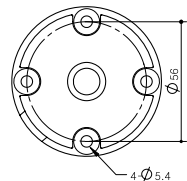

* MAP-0022 cannot be used with PTE/PTM series.

** Mounting base MAM-B090C is used for MT8B/8C.

*** ASG & MS86 needs pole adapter MAM-DS31 for pole mounting.

Mounting Pole ①

Part	Part #	Description
	MAP-0022*	Ø20mm, 0.87 in (22 mm) pole
	MAP-0060	Ø20mm, 2.36 in (60 mm) pole
	MAP-0240	Ø20mm, 9.45 in (240 mm) pole
	MAP-0750	Ø20mm, 29.53 in (750 mm) pole
	MAP-1000	Ø20mm, 39.37 in (1,000 mm) pole
	MAP-225-22	Ø22mm, 8.86 in (225 mm) pole 1/2 NPT Thread top

①

* MAP-0022 CANNOT be used with PTE & PTM Series.

③ Aluminum Mounting Bases

MAM-DS42R-20C
MAM-DS42R-22C

MAM-DS32

MAM-DS32C

Plastic Mounting Bases ②

MAM-B070C

MAM-B070F

MAM-B070D

MAM-470R-20
MAM-470R-22

90° Angle Mounting
with Pole & Base

MAM-B090C

Part	Part #	Description
	MAM-B070C	Ø70mm Plastic Base
	MAM-B070D	Ø70mm Plastic Base with Water-Proof Rubber Gasket
②	MAM-470R-20	Ø70mm Plastic Folding Base 90° angle, for 20mm pole
	MAM-470R-22	Ø70mm Plastic Folding Base 90° angle, for 22mm pole
	MAM-B090C	Ø90mm Plastic Base

Threaded Poles ④

④	MAP-M043	Ø20mm, 1.69 in (43 mm) threaded pole with 2 nuts
	MAP-M240	Ø20mm, 9.45 in (240 mm) threaded pole with 2 nuts
	MAP-M750	Ø20mm, 29.53 in (750 mm) threaded pole with 2 nuts
	MAP-M1000	Ø20mm, 39.37 in (1,000 mm) threaded pole with 2 nuts
	MAP-M240-22D	Ø22mm, 9.45 in (240 mm), 1/2 NPT thread top & 2 x M20 Nuts bottom