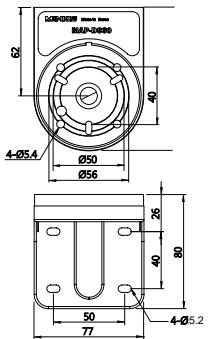

Threaded Poles ④

④	MAP-M043	Ø20mm, 1.69 in (43 mm) threaded pole with 2 nuts
	MAP-M240	Ø20mm, 9.45 in (240 mm) threaded pole with 2 nuts
	MAP-M750	Ø20mm, 29.53 in (750 mm) threaded pole with 2 nuts
	MAP-M1000	Ø20mm, 39.37 in (1,000 mm) threaded pole with 2 nuts
	MAP-M240-22D	Ø22mm, 9.45 in (240 mm), 1/2 NPT thread top & 2 x M20 Nuts bottom

⑤ L-angle Bracket

MAM-DS25

Pole Adaptor

Conduit Direct Mount Option

Pole Mounting Adaptor

Pole Extension Adaptor

1/2" NPT
Mounting Adaptor

Semi-assembled Pole Mounting Base

SAM-T115

SAM-T135

Wall Mounting Brackets ⑥

MAP-DS30

MAP-DS40

MAM-DS26

MAM-DS27

MAM-DS28

MAM-DS29

MAM-DS33

MAM-DS37

MAM-DS38

Part	Part #	Description
⑥	MAP-DS30-BLK	Plastic Wall Mounting Bracket, Black
	MAP-DS30-BGE	Plastic Wall Mounting Bracket, Beige
⑥	MAP-DS40-BLK	Plastic Wall Mounting Bracket, Black (Pole required)
	MAP-DS40-BGE	Plastic Wall Mounting Bracket, Beige (Pole required)
⑥	MAM-DS26	Metal Wall Mounting Bracket
	MAM-DS27	Metal Wall Mounting Bracket
	MAM-DS28	Metal Wall Mounting Bracket
	MAM-DS29	Metal Wall Mounting Bracket
	MAM-DS33	Metal Wall Mounting Bracket
	MAM-DS37	Metal Wall Mounting Bracket
	MAM-DS38	Metal Wall Mounting Bracket