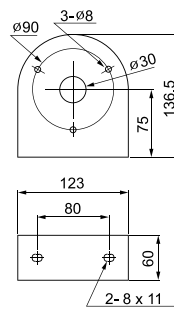

Threaded Poles ④

④	MAP-M043	Ø20mm, 1.69 in (43 mm) threaded pole with 2 nuts
	MAP-M240	Ø20mm, 9.45 in (240 mm) threaded pole with 2 nuts
	MAP-M750	Ø20mm, 29.53 in (750 mm) threaded pole with 2 nuts
	MAP-M1000	Ø20mm, 39.37 in (1,000 mm) threaded pole with 2 nuts
	MAP-M240-22D	Ø22mm, 9.45 in (240 mm), 1/2 NPT thread top & 2 x M20 Nuts bottom

⑤ L-angle Bracket

MAM-DS25

Pole Adaptor

Conduit Direct Mount Option

Pole Mounting Adaptor

Pole Extension Adaptor

1/2" NPT
Mounting Adaptor

Semi-assembled Pole Mounting Base

SAM-T115

SAM-T135

Wall Mounting Brackets ⑥

MAP-DS30

MAP-DS40

MAM-DS26

MAM-DS27

MAM-DS28