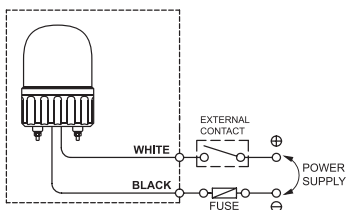

DC Rotating Lights

ASG-01-□ ASGB-01-□
ASG-02-□ ASGB-02-□