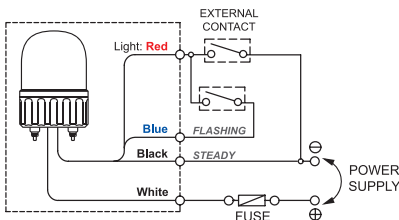

Wiring Diagram

DC & AC Steady & Flashing Lights

ASGF-01-□ ASGF-10-□
ASGF-02-□ ASGF-20-□