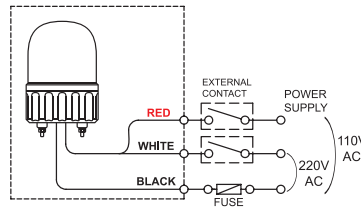

AC Rotating & Strobe Lights

ASG-FF-□ ASGS-10-□
ASGB-FF-□ ASGS-20-□